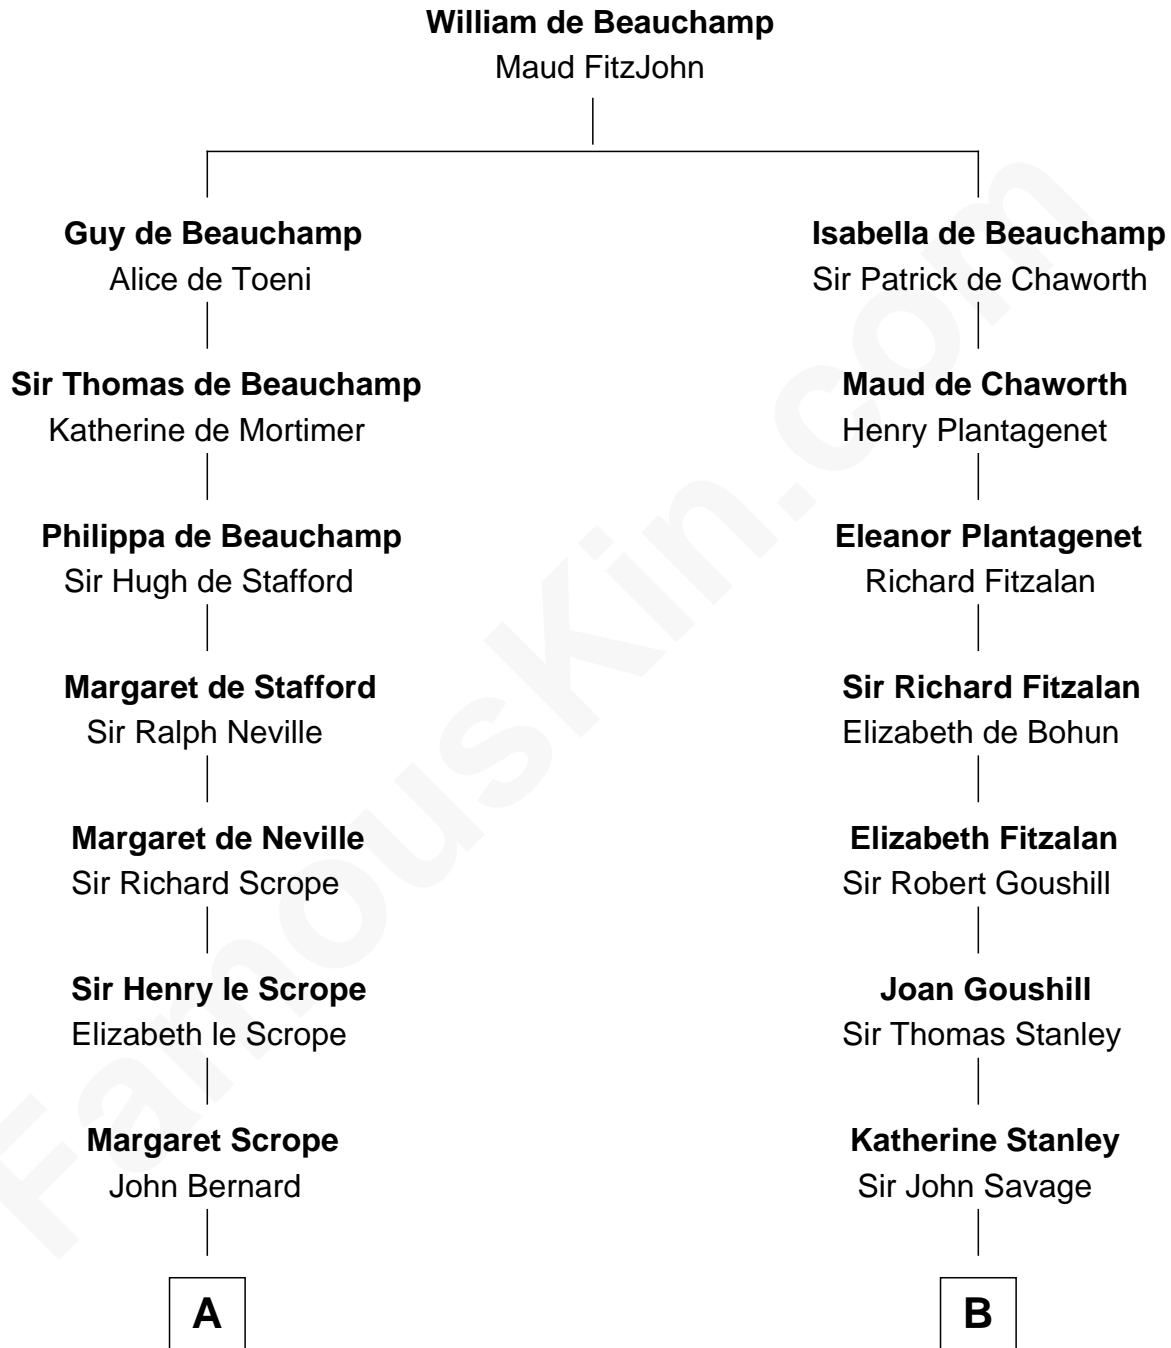

**FamousKin.com**  
**Relationship Chart of**  
**William Henry Harrison**  
*9th U.S. President*

16th cousin 5 times removed of  
**General George C. Marshall**  
*Author of "The Marshall Plan"*

C

**Nicholas Taliaferro**

Ann Champe Taliaferro

**Matilda Battaile Taliaferro**

Martin Marshall

**William Champe Marshall**

Susan Myers

**George Catlett Marshall**

Laura Emily Bradford

**General George C. Marshall**