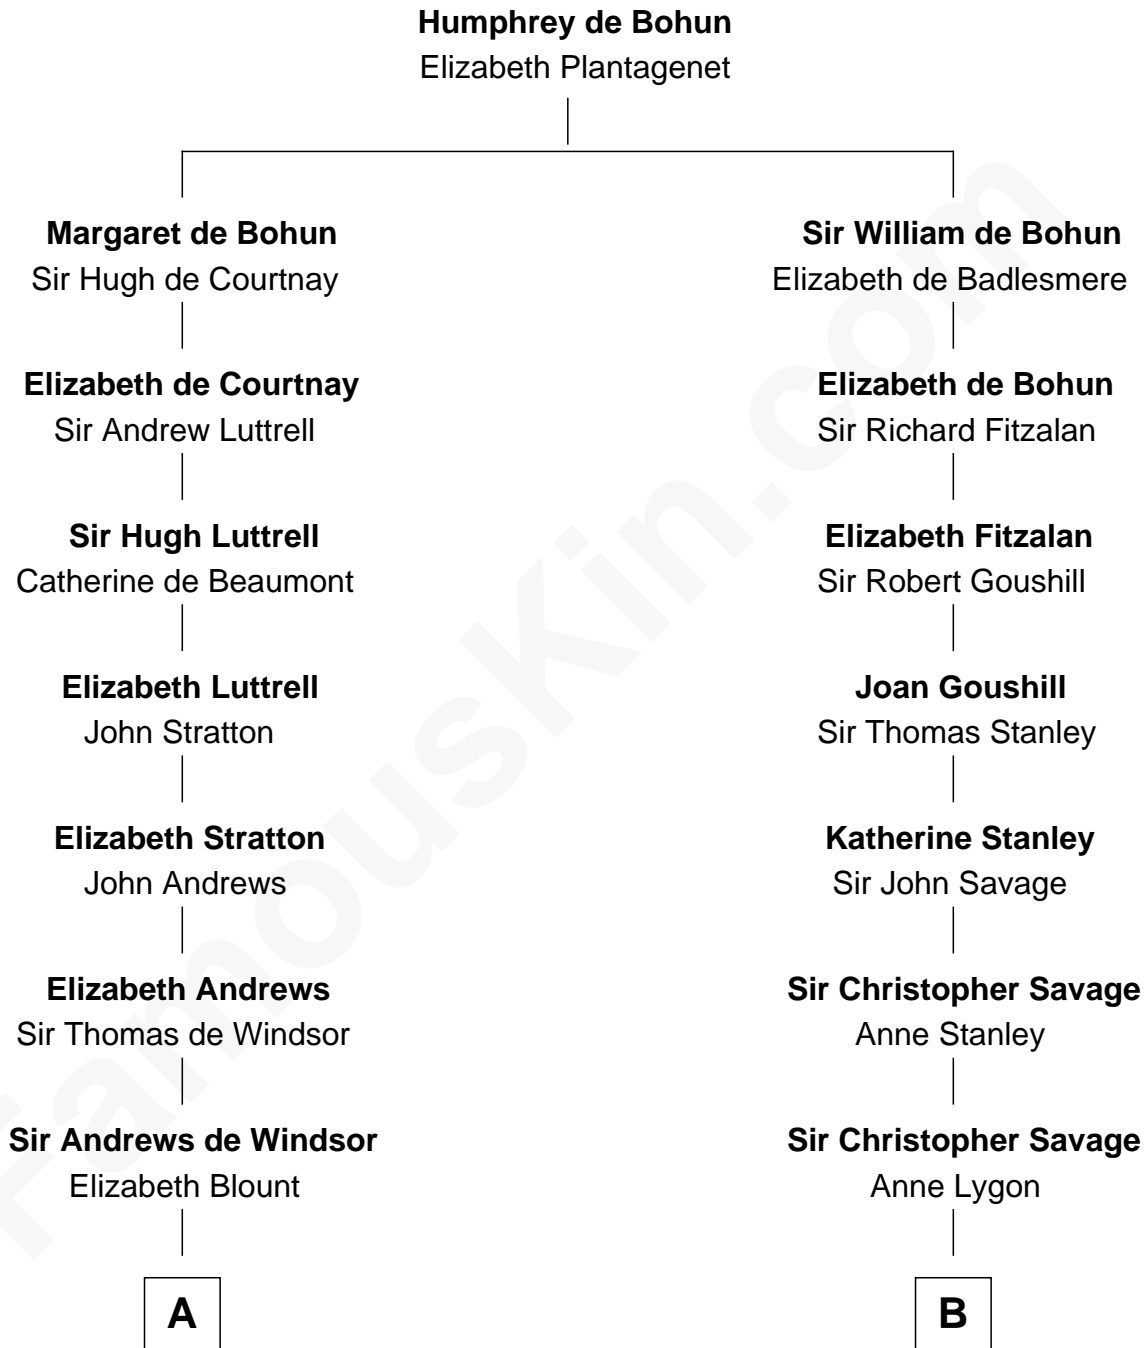

FamousKin.com
Relationship Chart of
William Henry Harrison
9th U.S. President

14th cousin 5 times removed of
General George C. Marshall
Author of "The Marshall Plan"

C

William Champe Marshall

Susan Myers

George Catlett Marshall

Laura Emily Bradford

General George C. Marshall

U.S. Army - World War II

FamousKin.com