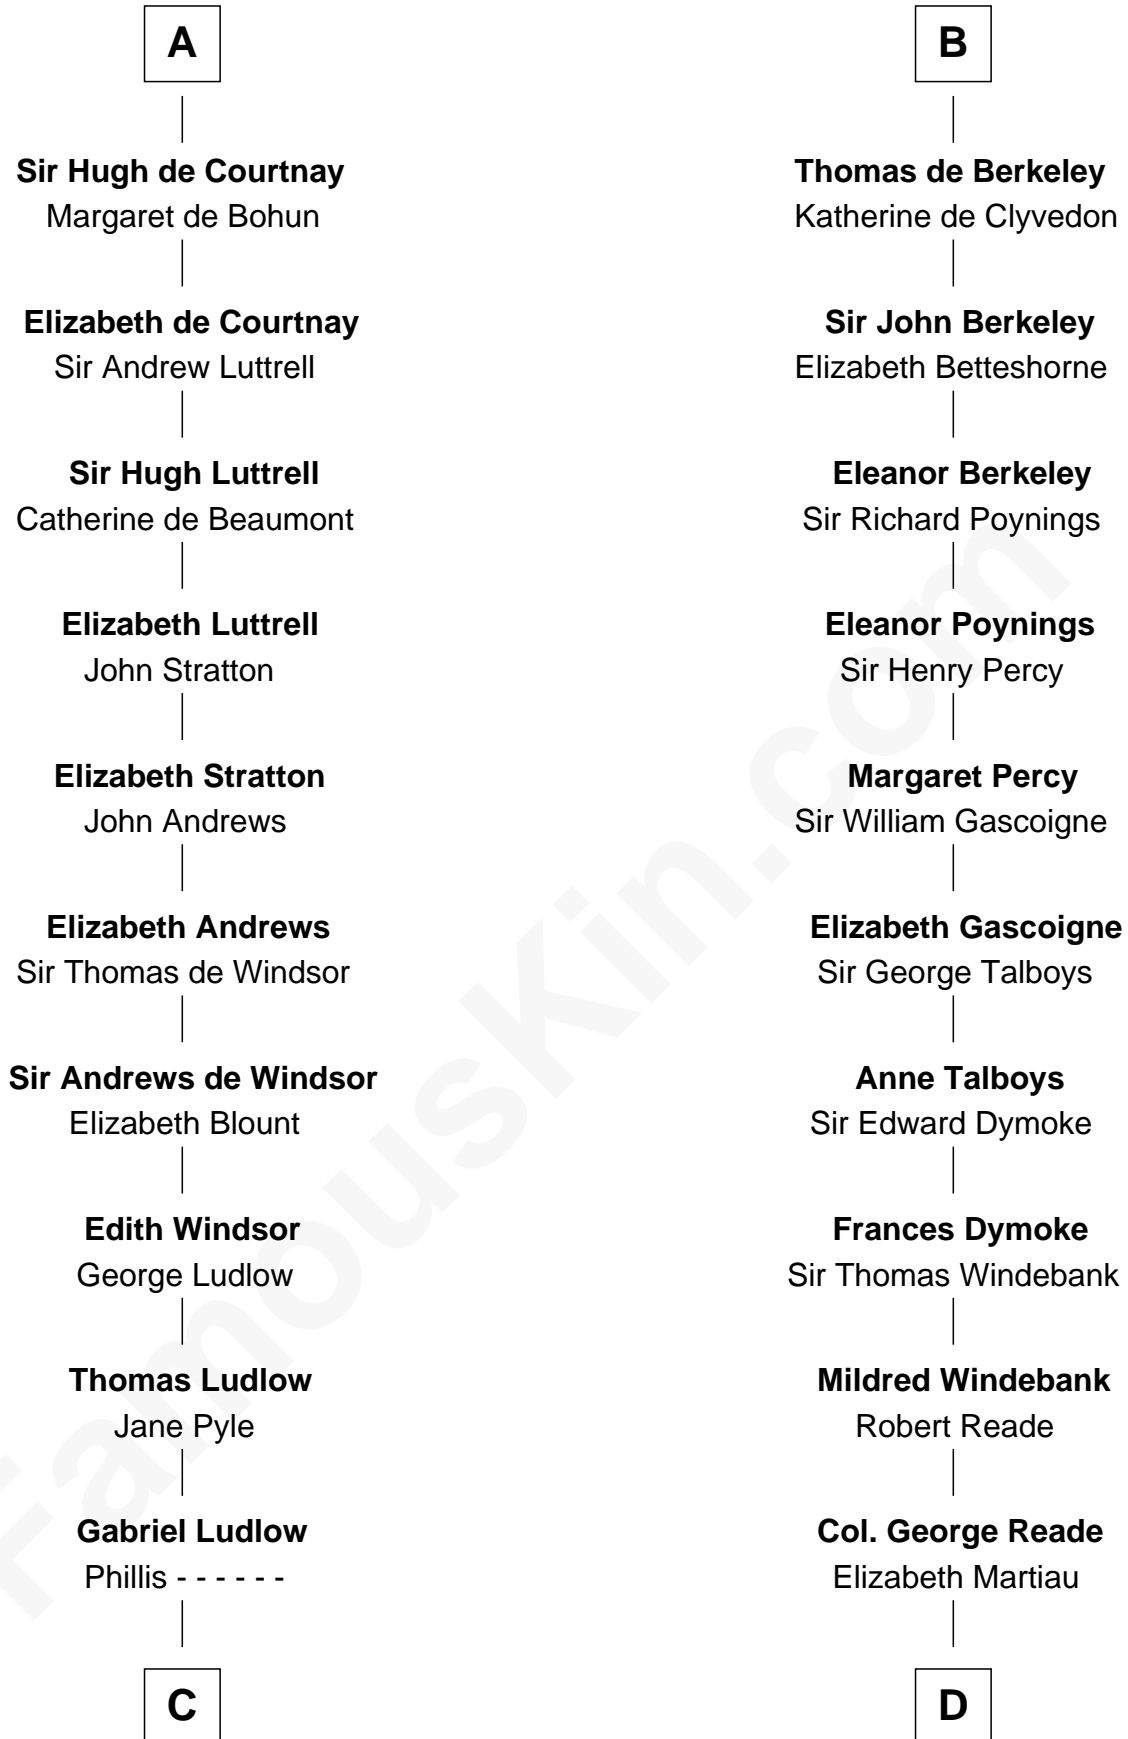

FamousKin.com

Relationship Chart of

William Henry Harrison

9th U.S. President

21st cousin of

Meriwether Lewis

Lewis and Clark Expedition

Ralph de Gael

C

Sarah Ludlow
Col. John Carter

Col. Robert Carter
Elizabeth Landon

Anne Carter
Benjamin Harrison

Benjamin Harrison
Elizabeth Bassett

William Henry Harrison
9th U.S. President

D

Mildred Reade
Col. Augustine Warner

Elizabeth Warner
Col. John Lewis

Col. Robert Lewis
Jane Meriwether

William Lewis
Lucy Meriwether

Meriwether Lewis
Lewis and Clark Expedition