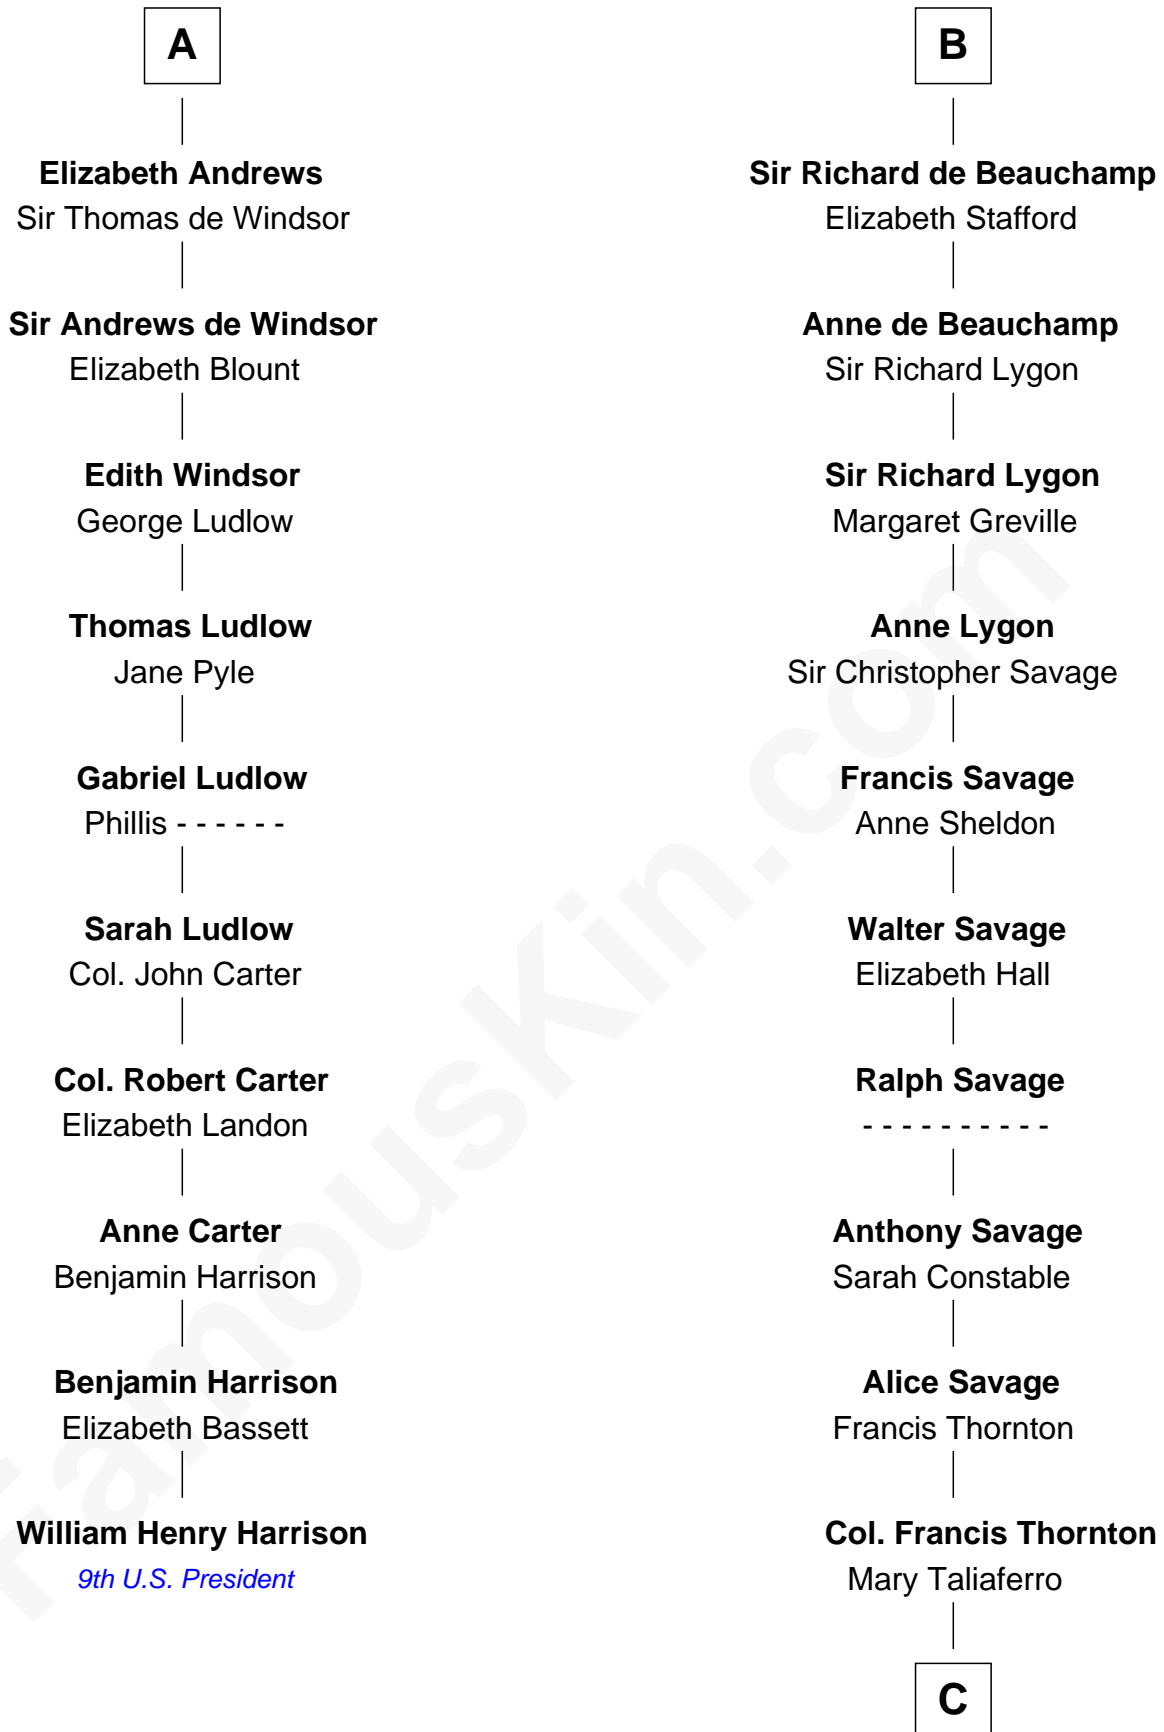

FamousKin.com
Relationship Chart of
William Henry Harrison
9th U.S. President

16th cousin 3 times removed of
Meriwether Lewis
Lewis and Clark Expedition

Sir Hugh le Despencer
 Aveline Basset

Eleanor le Despencer
 Sir Hugh de Courtenay

A

Sir Hugh le Despencer
 Isabella de Beauchamp

Hugh le Despencer
 Eleanor de Clare

Sir Edward le Despencer
 Anne de Ferrers

Edward Despencer
 Elizabeth Burghersh

Margaret Despencer
 Robert de Ferrers

Sir Edmund Ferrers
 Ellen Roche

Margaret Ferrers
 John de Beauchamp

B

C

Elizabeth Thornton

Thomas Meriwether

Lucy Meriwether

William Lewis

Meriwether Lewis