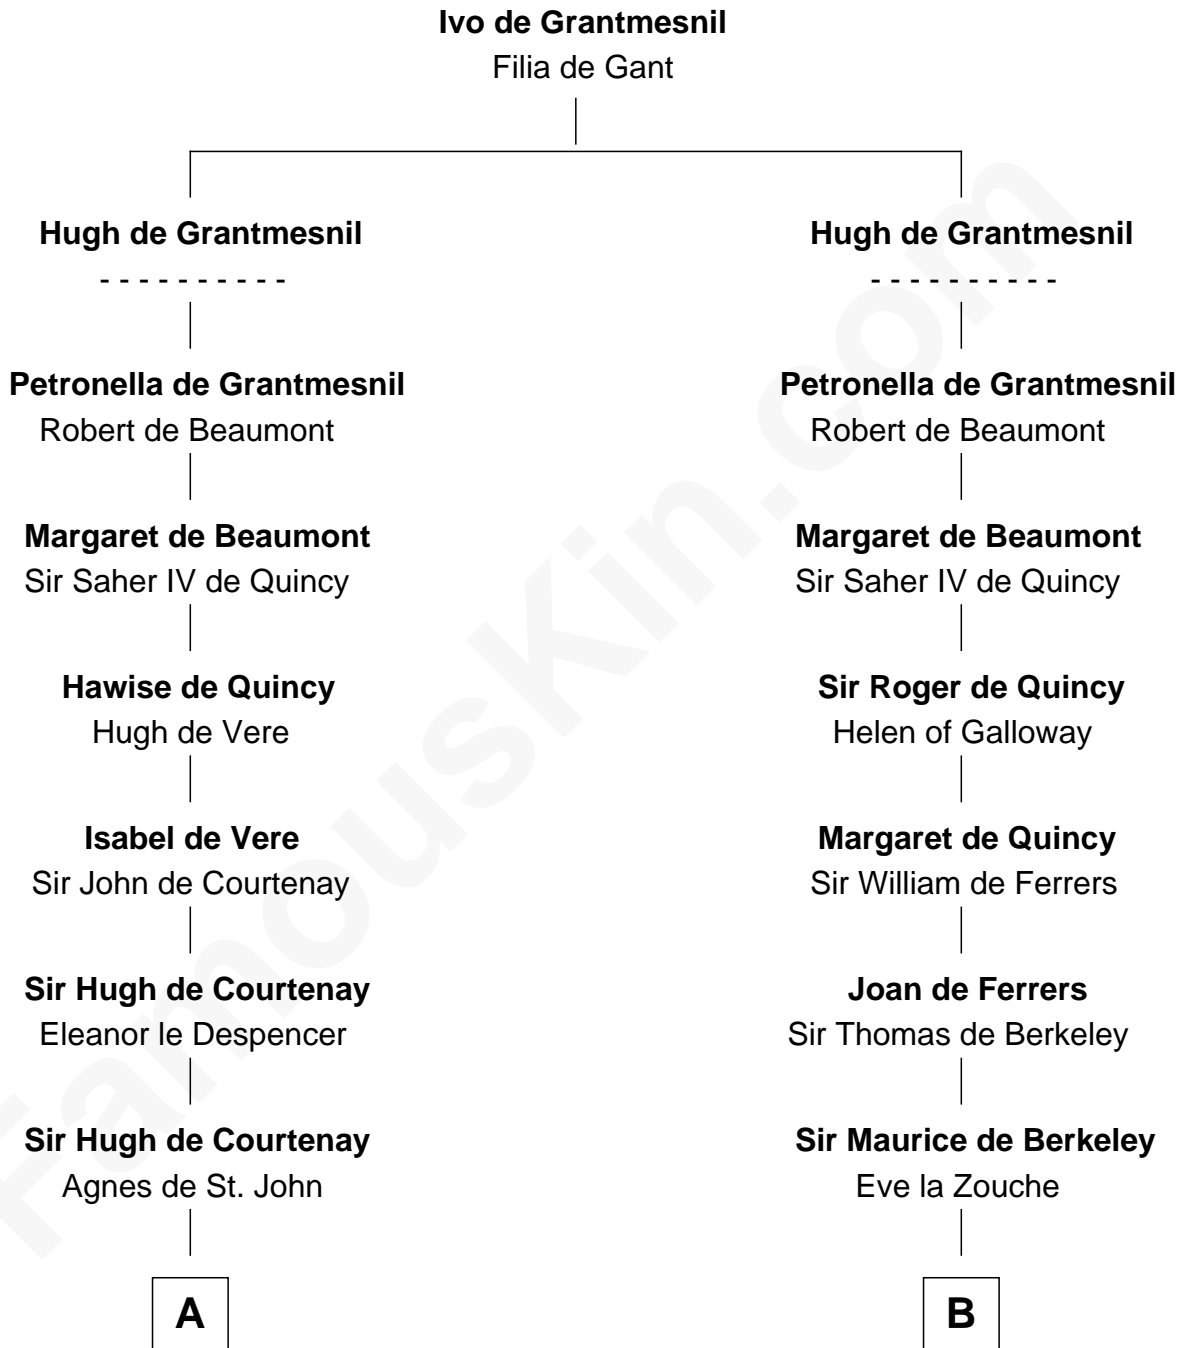

FamousKin.com

Relationship Chart of

William Henry Harrison

9th U.S. President

21st cousin of

Meriwether Lewis

Lewis and Clark Expedition

C

Sarah Ludlow
Col. John Carter

Col. Robert Carter
Elizabeth Landon

Anne Carter
Benjamin Harrison

Benjamin Harrison
Elizabeth Bassett

William Henry Harrison
9th U.S. President

D

Mildred Reade
Col. Augustine Warner

Elizabeth Warner
Col. John Lewis

Col. Robert Lewis
Jane Meriwether

William Lewis
Lucy Meriwether

Meriwether Lewis
Lewis and Clark Expedition