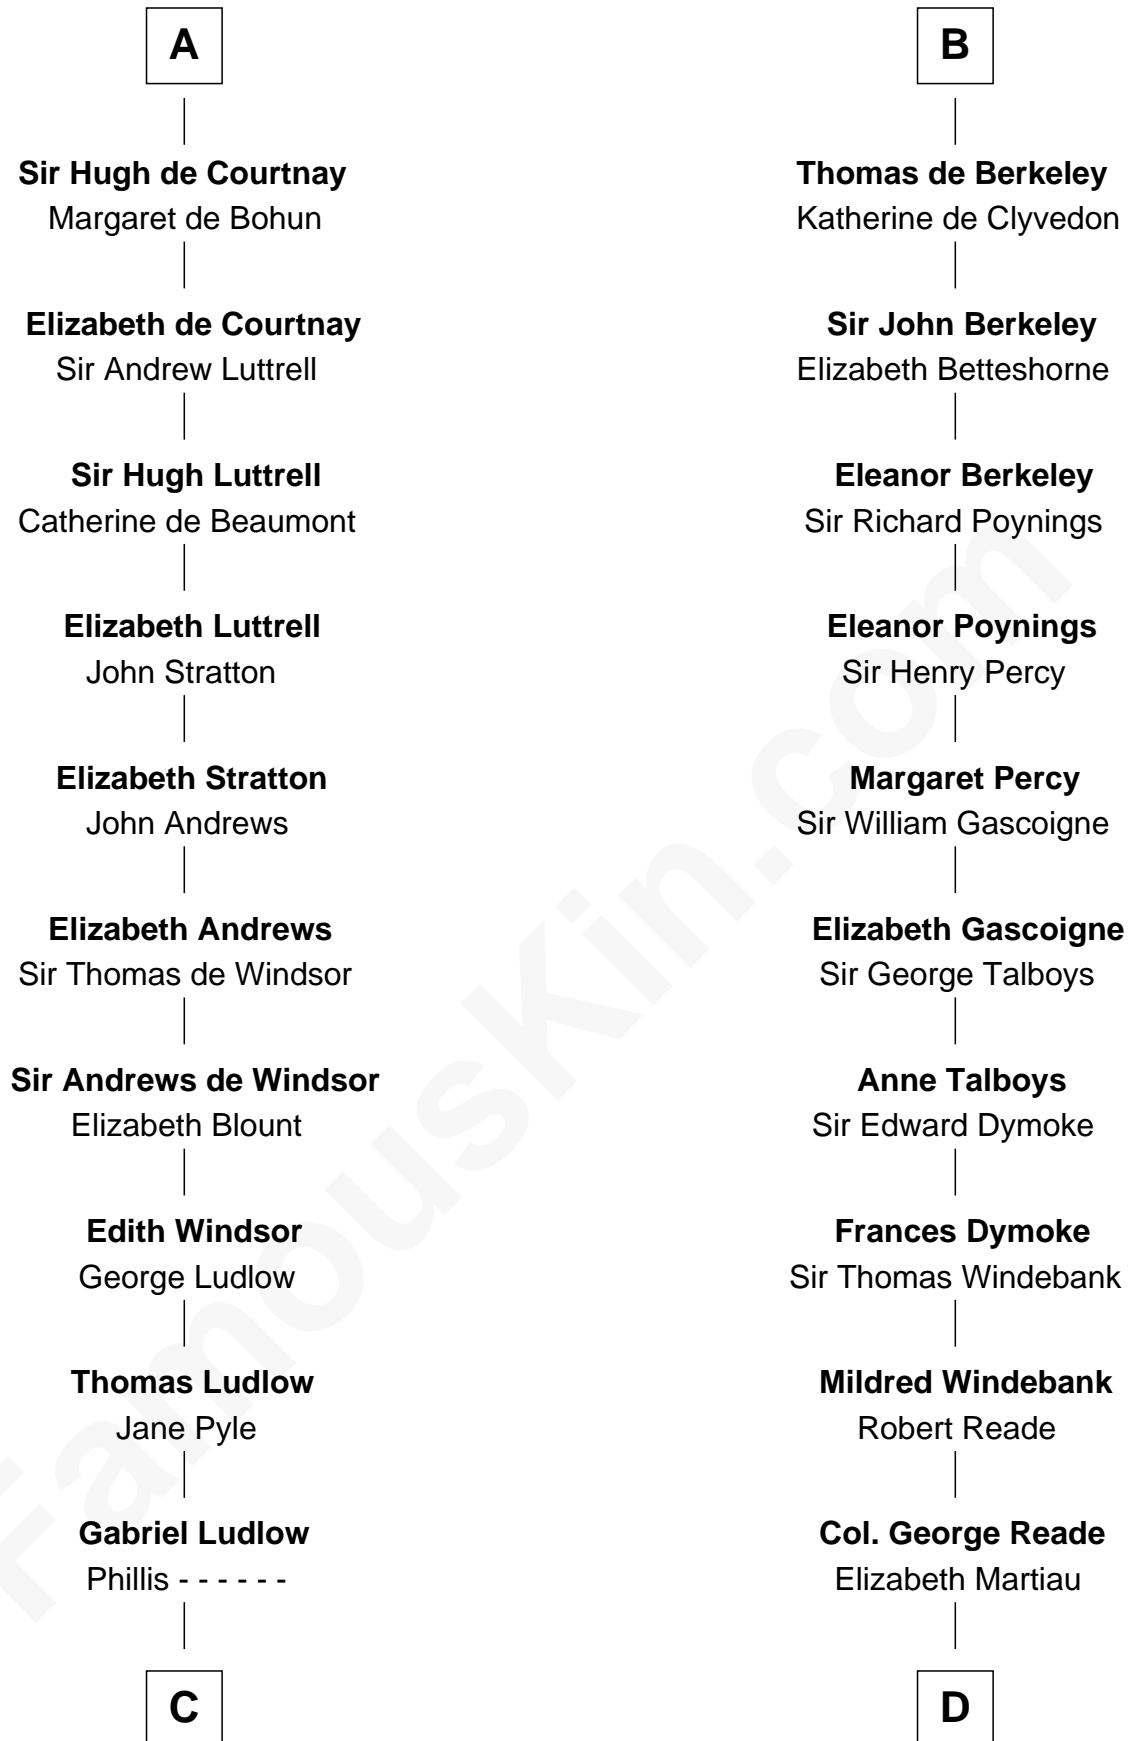

FamousKin.com

Relationship Chart of

William Henry Harrison

9th U.S. President

21st cousin of

Meriwether Lewis

Lewis and Clark Expedition

C

Sarah Ludlow
Col. John Carter

Col. Robert Carter
Elizabeth Landon

Anne Carter
Benjamin Harrison

Benjamin Harrison
Elizabeth Bassett

William Henry Harrison
9th U.S. President

D

Mildred Reade
Col. Augustine Warner

Elizabeth Warner
Col. John Lewis

Col. Robert Lewis
Jane Meriwether

William Lewis
Lucy Meriwether

Meriwether Lewis
Lewis and Clark Expedition