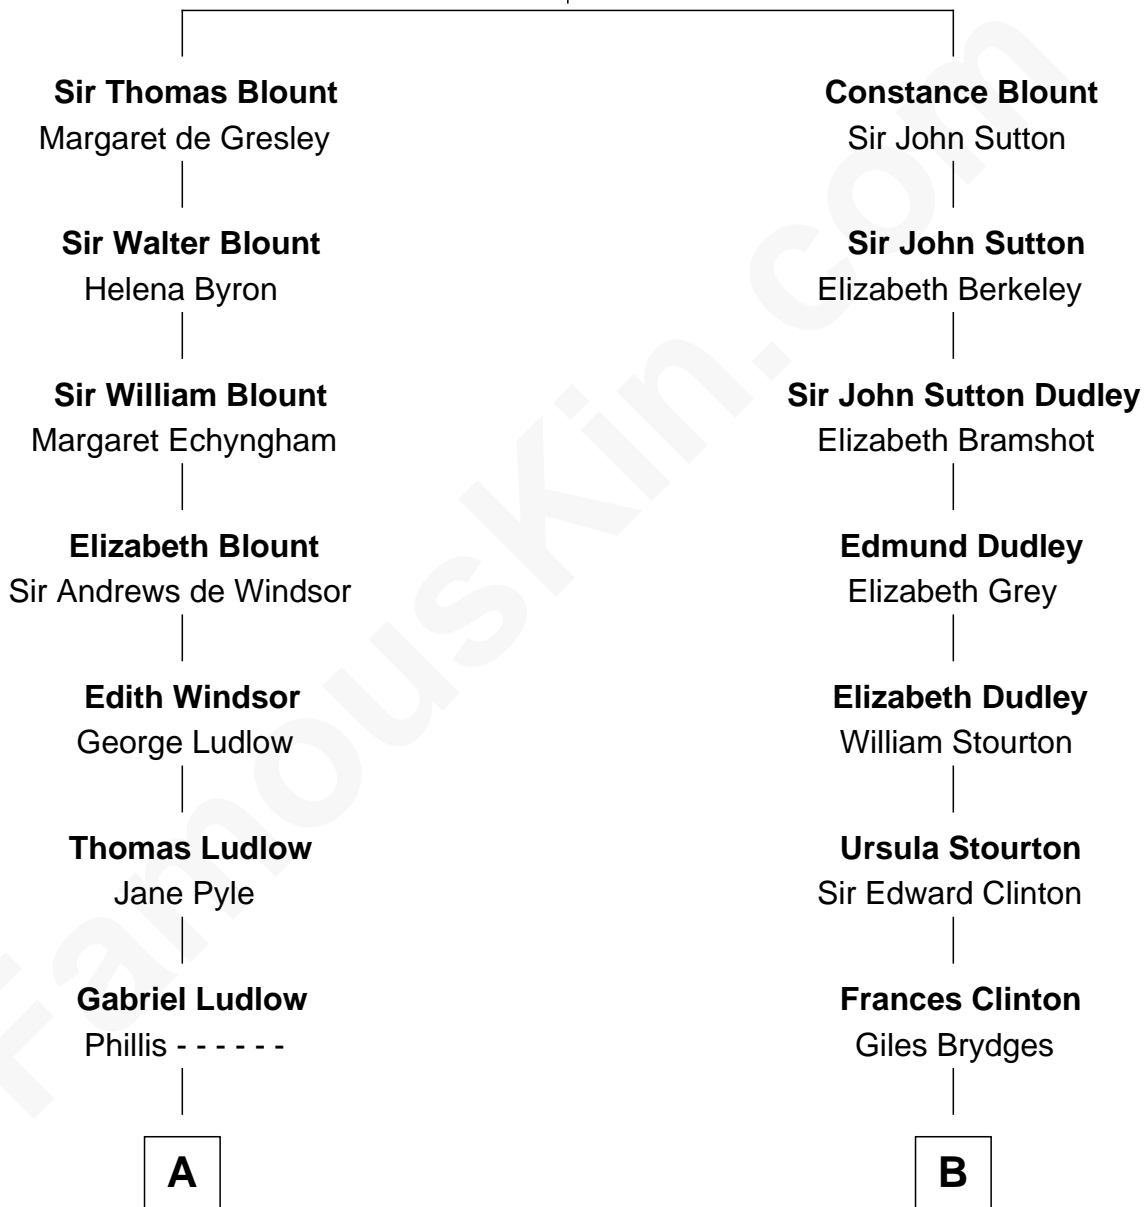

**FamousKin.com**  
**Relationship Chart of**  
**William Henry Harrison**  
*9th U.S. President*

**11th cousin 8 times removed of**  
**Sarah Ferguson**  
*Duchess of York*

**Sir Walter Blount**  
 Sancha de Ayala

**C**

**Marian Louisa Montagu-Douglas-Scott**

Andrew Henry Ferguson

**Ronald Ivor Ferguson**

Susan Mary Wright

**Sarah Ferguson**

*Duchess of York*

FamousKin.com