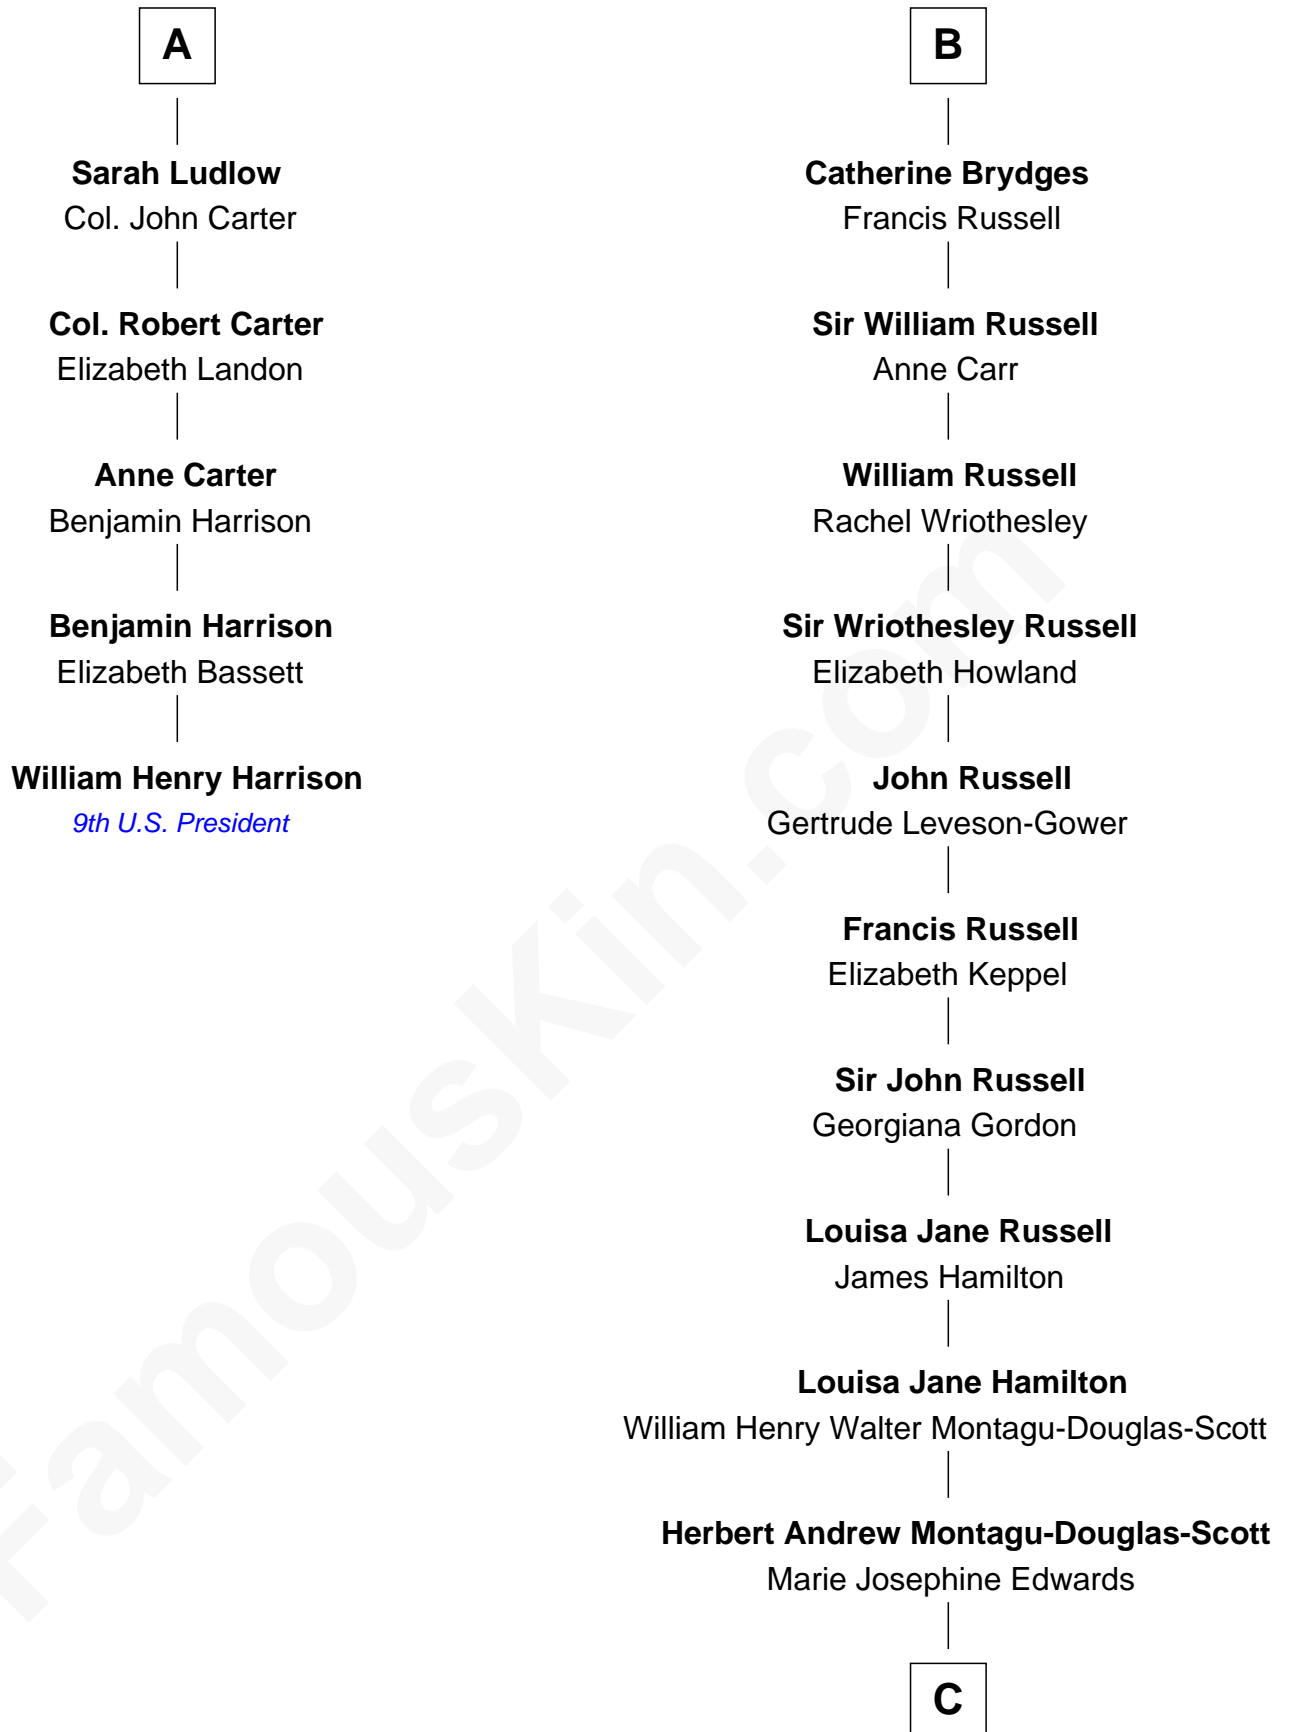

**FamousKin.com**  
**Relationship Chart of**  
**William Henry Harrison**  
*9th U.S. President*

**11th cousin 8 times removed of**  
**Sarah Ferguson**  
*Duchess of York*

**Sir Walter Blount**  
 Sancha de Ayala

**C**

**Marian Louisa Montagu-Douglas-Scott**

Andrew Henry Ferguson

**Ronald Ivor Ferguson**

Susan Mary Wright

**Sarah Ferguson**

*Duchess of York*

FamousKin.com