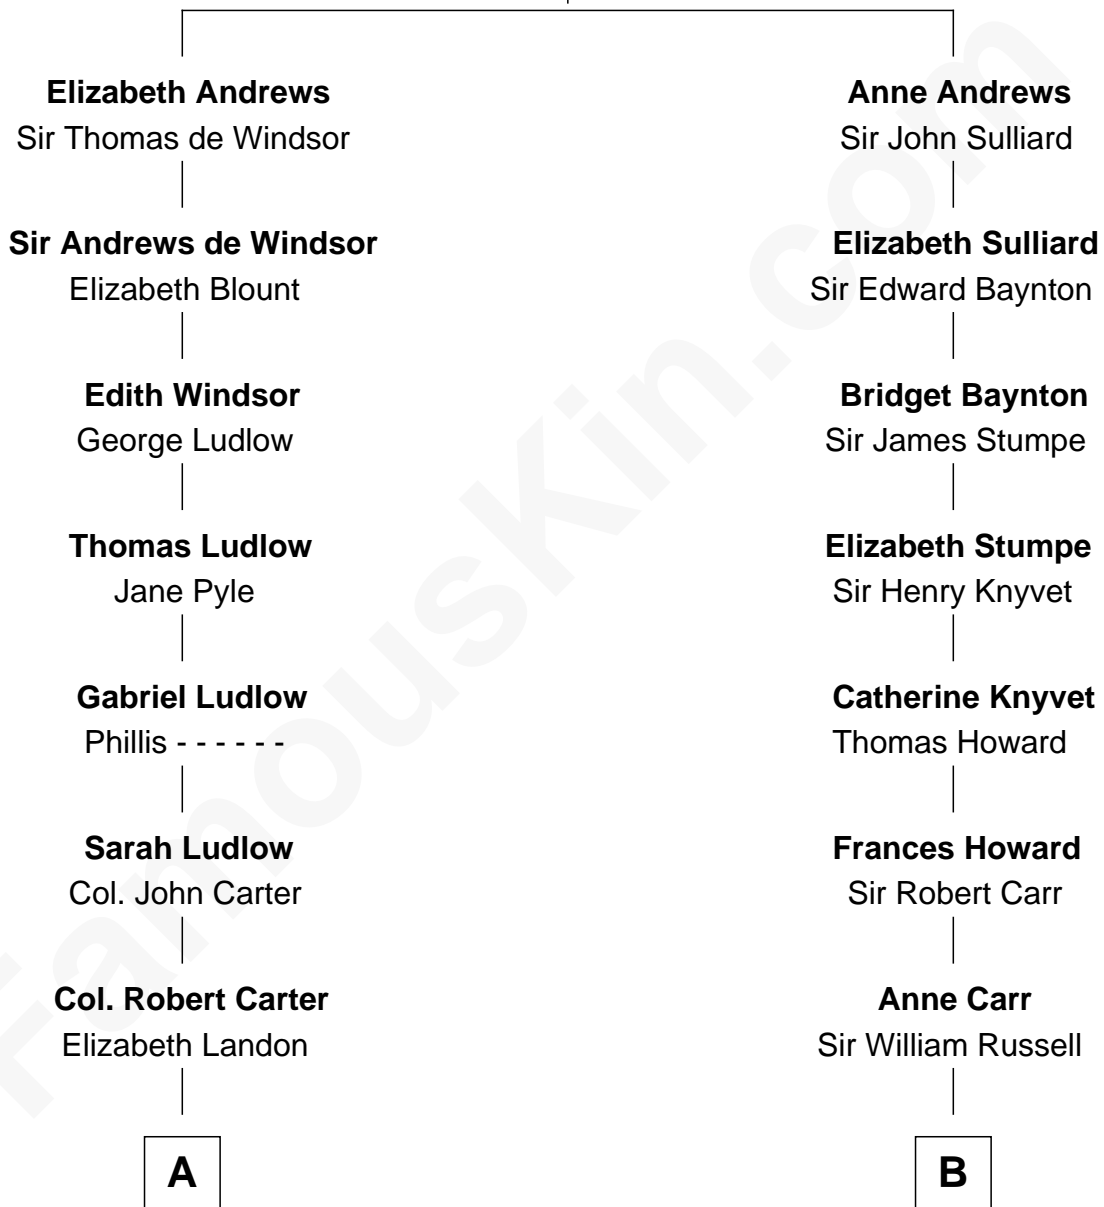

FamousKin.com
Relationship Chart of
William Henry Harrison
9th U.S. President

9th cousin 8 times removed of
Sarah Ferguson
Duchess of York

John Andrews
 Elizabeth Stratton

Sarah Ferguson photo by [Norbert Aepli](#) ([CC BY 3.0](#))