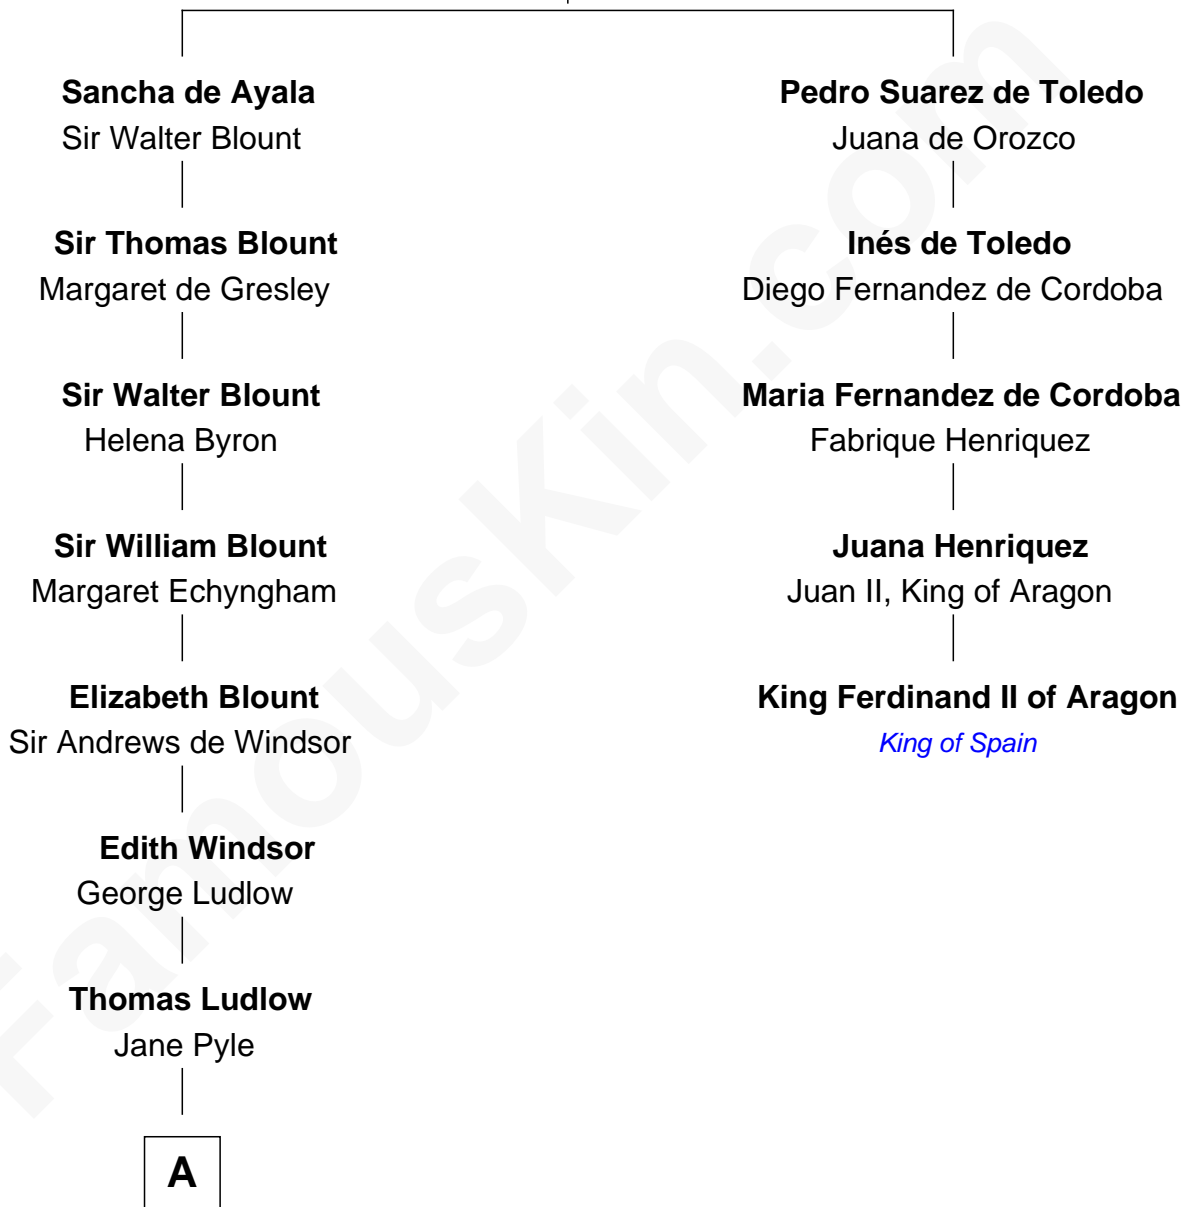

FamousKin.com
Relationship Chart of
William Henry Harrison
9th U.S. President

4th cousin 8 times removed of
King Ferdinand II of Aragon
1st King of a united Spain

Diego Gomez de Toledo
 Inez Alfonsa de Ayala