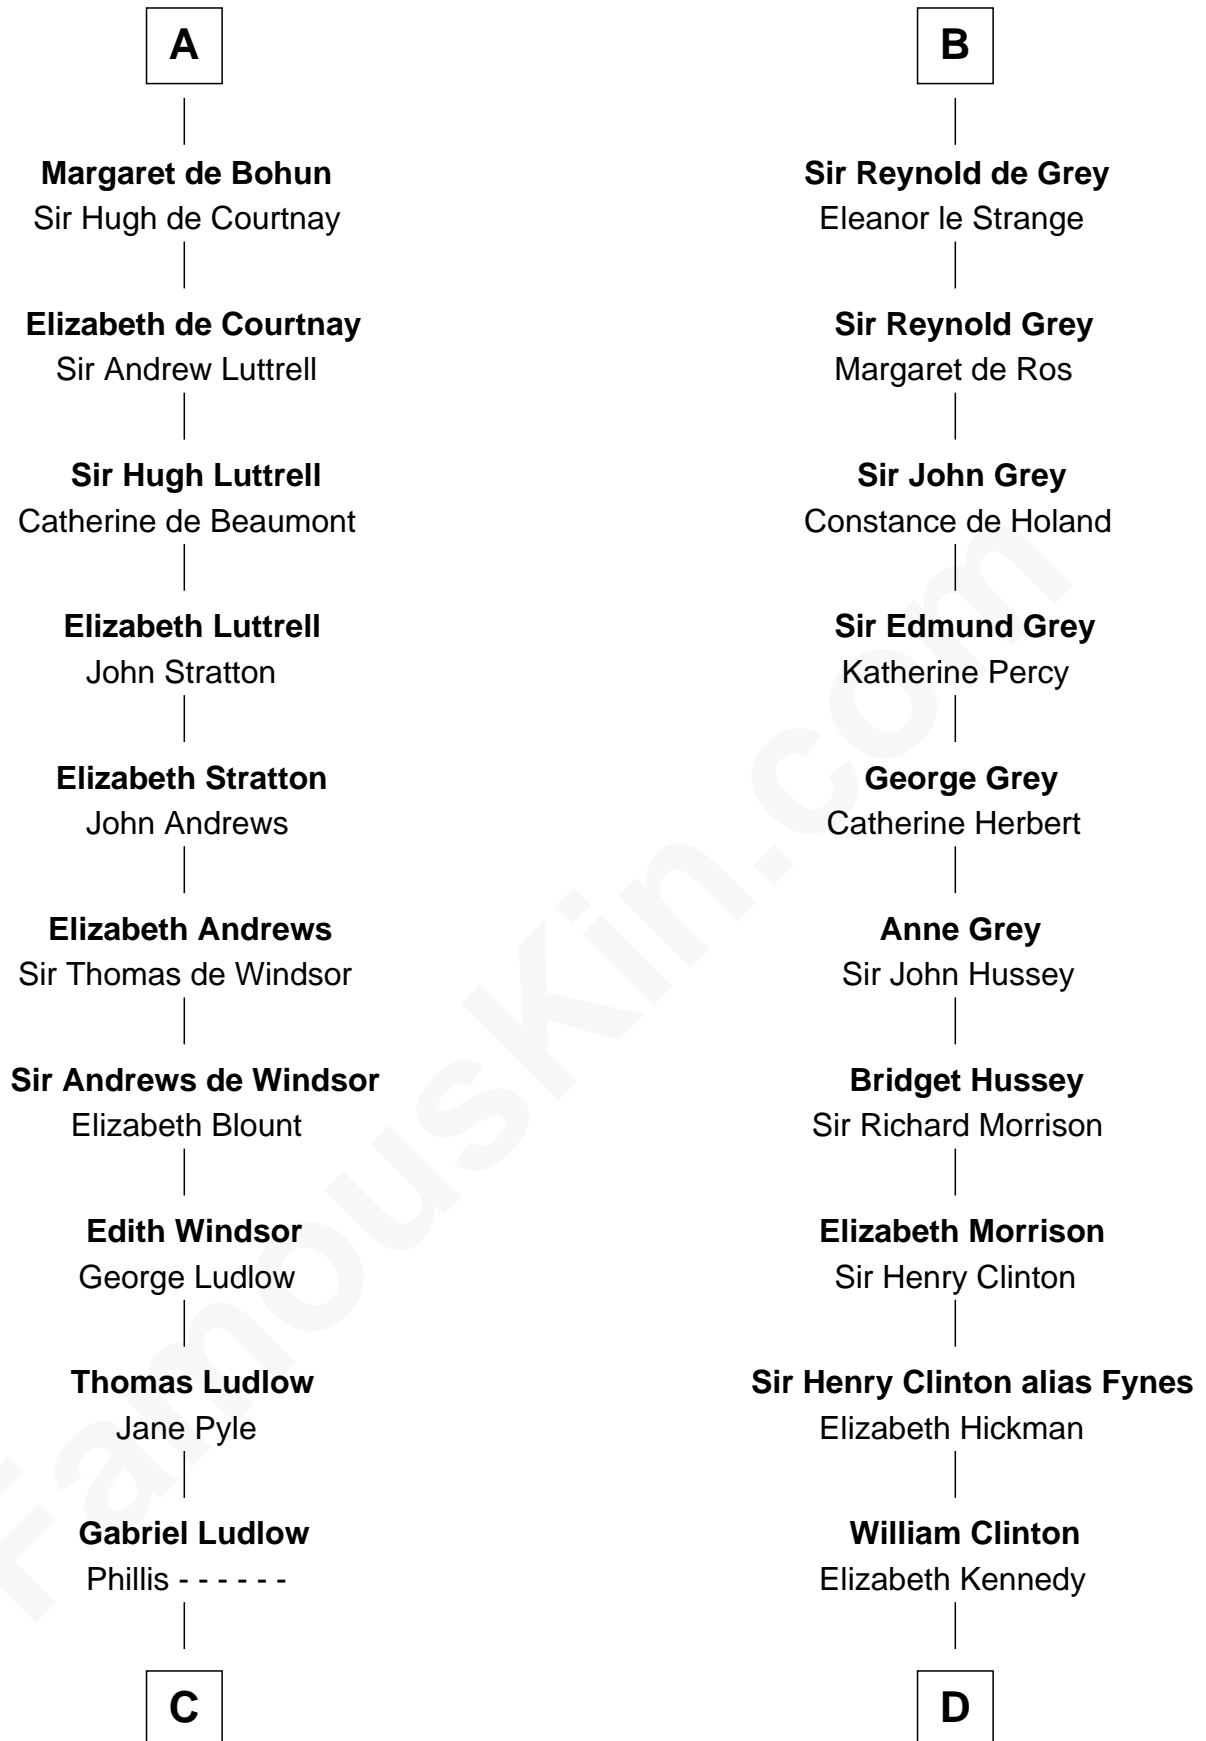

**FamousKin.com**  
**Relationship Chart of**  
**William Henry Harrison**  
*9th U.S. President*

19th cousin 2 times removed of  
**George Clinton**  
*4th U.S. Vice President*

**Malcolm III of Scotland**  
 St. Margaret of Scotland

**Maud of Scotland**  
 Henry I, King of England

**Maud of England**  
 Geoffrey Plantagenet

**Henry II, King of England**  
 Eleanor of Aquitaine

**John, King of England**  
 Isabelle of Angoulême

**Henry III, King of England**  
 Eleanor of Provence

**Edward I, King of England**  
 Eleanor of Castile

**Elizabeth Plantagenet**  
 Humphrey de Bohun

**A**

**David I, King of Scotland**  
 Maud of Northumberland

**Henry of Huntingdon**  
 Ada de Warenne

**David of Huntingdon**  
 Maud of Chester

**Ada of Huntingdon**  
 Sir Henry de Hastings

**Sir Henry de Hastings**  
 Joan de Cantilupe

**Sir John de Hastings**  
 Isabel de Valence

**Elizabeth de Hastings**  
 Sir Roger de Grey

**B**

**C**

**Sarah Ludlow**  
Col. John Carter