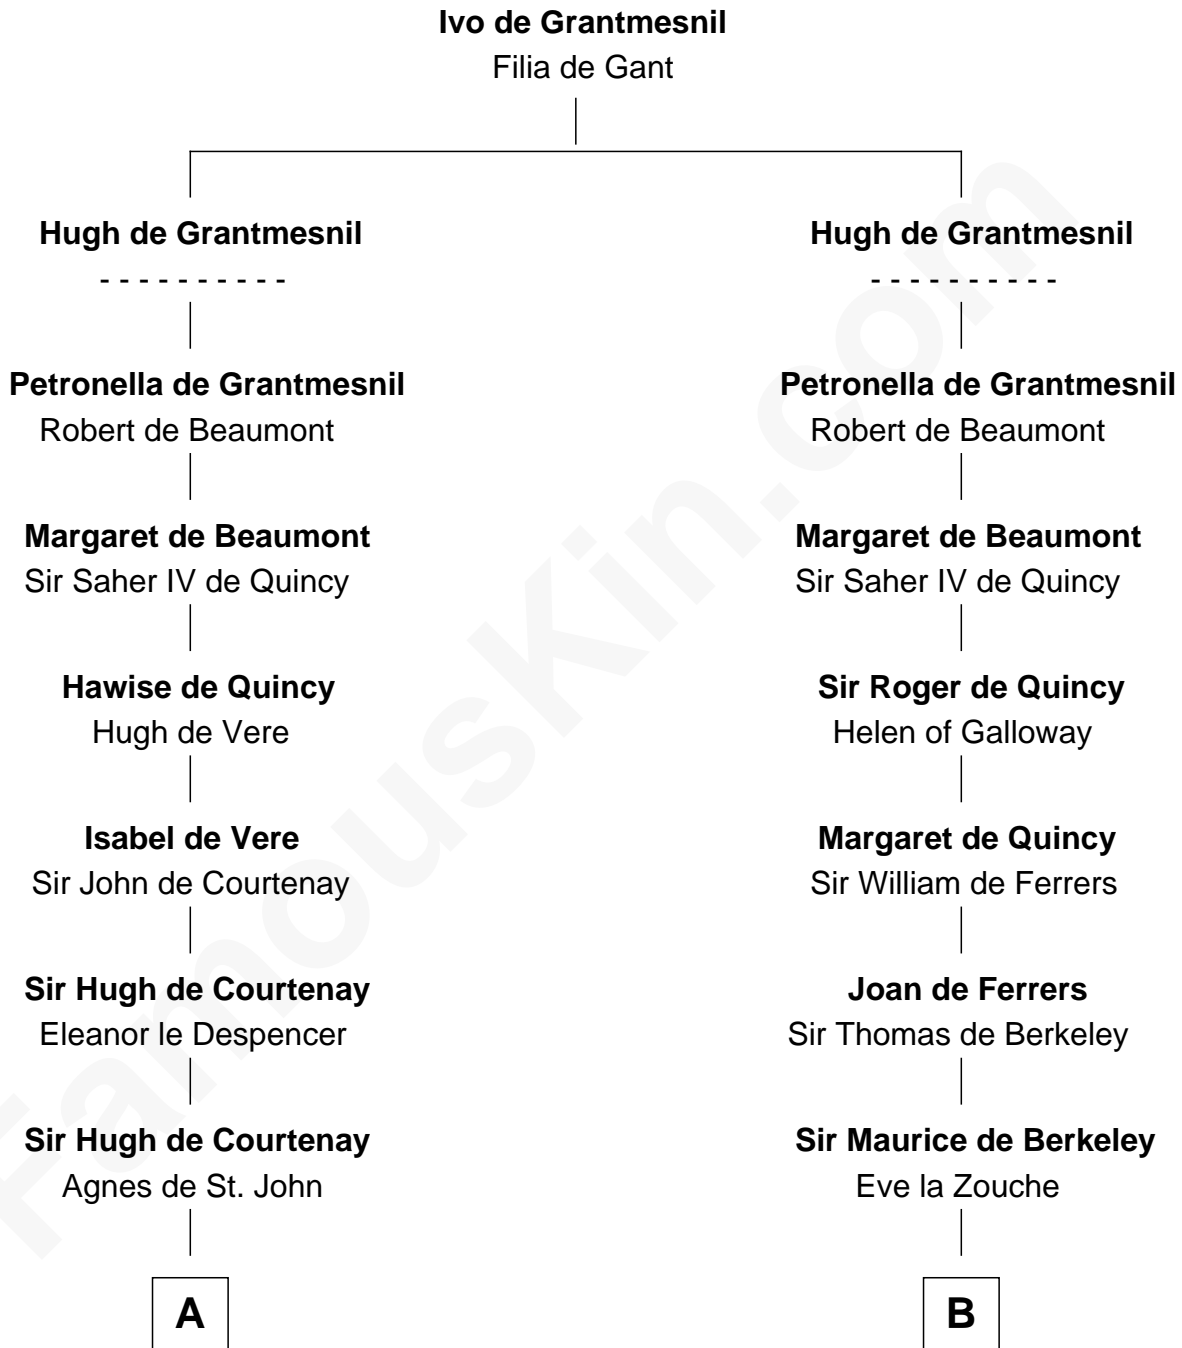

FamousKin.com
Relationship Chart of
William Henry Harrison
9th U.S. President

19th cousin 2 times removed of
George Clinton
4th U.S. Vice President

C

Sarah Ludlow
Col. John Carter

Col. Robert Carter
Elizabeth Landon

Anne Carter
Benjamin Harrison

Benjamin Harrison
Elizabeth Bassett

William Henry Harrison
9th U.S. President

D

James Clinton
Elizabeth Smith

Charles Clinton
Elizabeth Denniston

George Clinton
4th U.S. Vice President