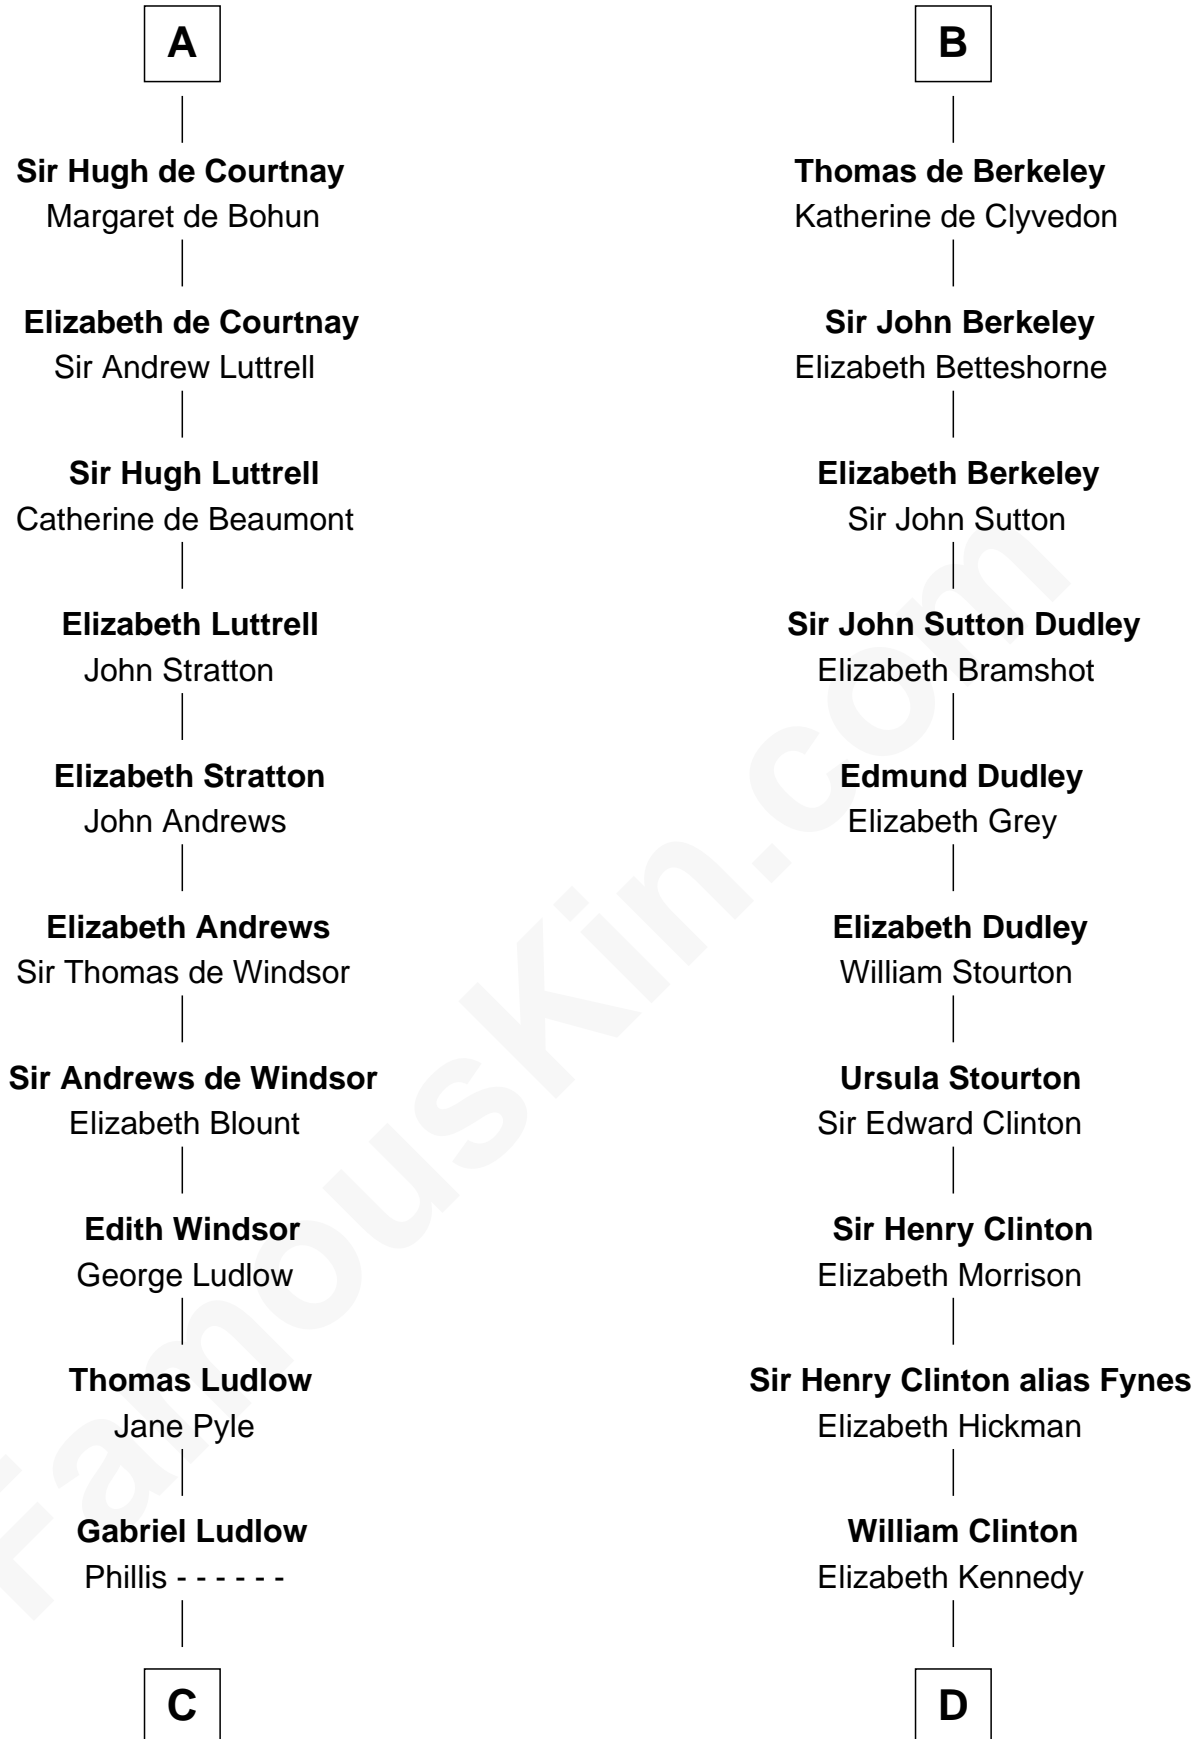

FamousKin.com
Relationship Chart of
William Henry Harrison
9th U.S. President

19th cousin 2 times removed of
George Clinton
4th U.S. Vice President

C

Sarah Ludlow
Col. John Carter

Col. Robert Carter
Elizabeth Landon

Anne Carter
Benjamin Harrison

Benjamin Harrison
Elizabeth Bassett

William Henry Harrison
9th U.S. President

D

James Clinton
Elizabeth Smith

Charles Clinton
Elizabeth Denniston

George Clinton
4th U.S. Vice President