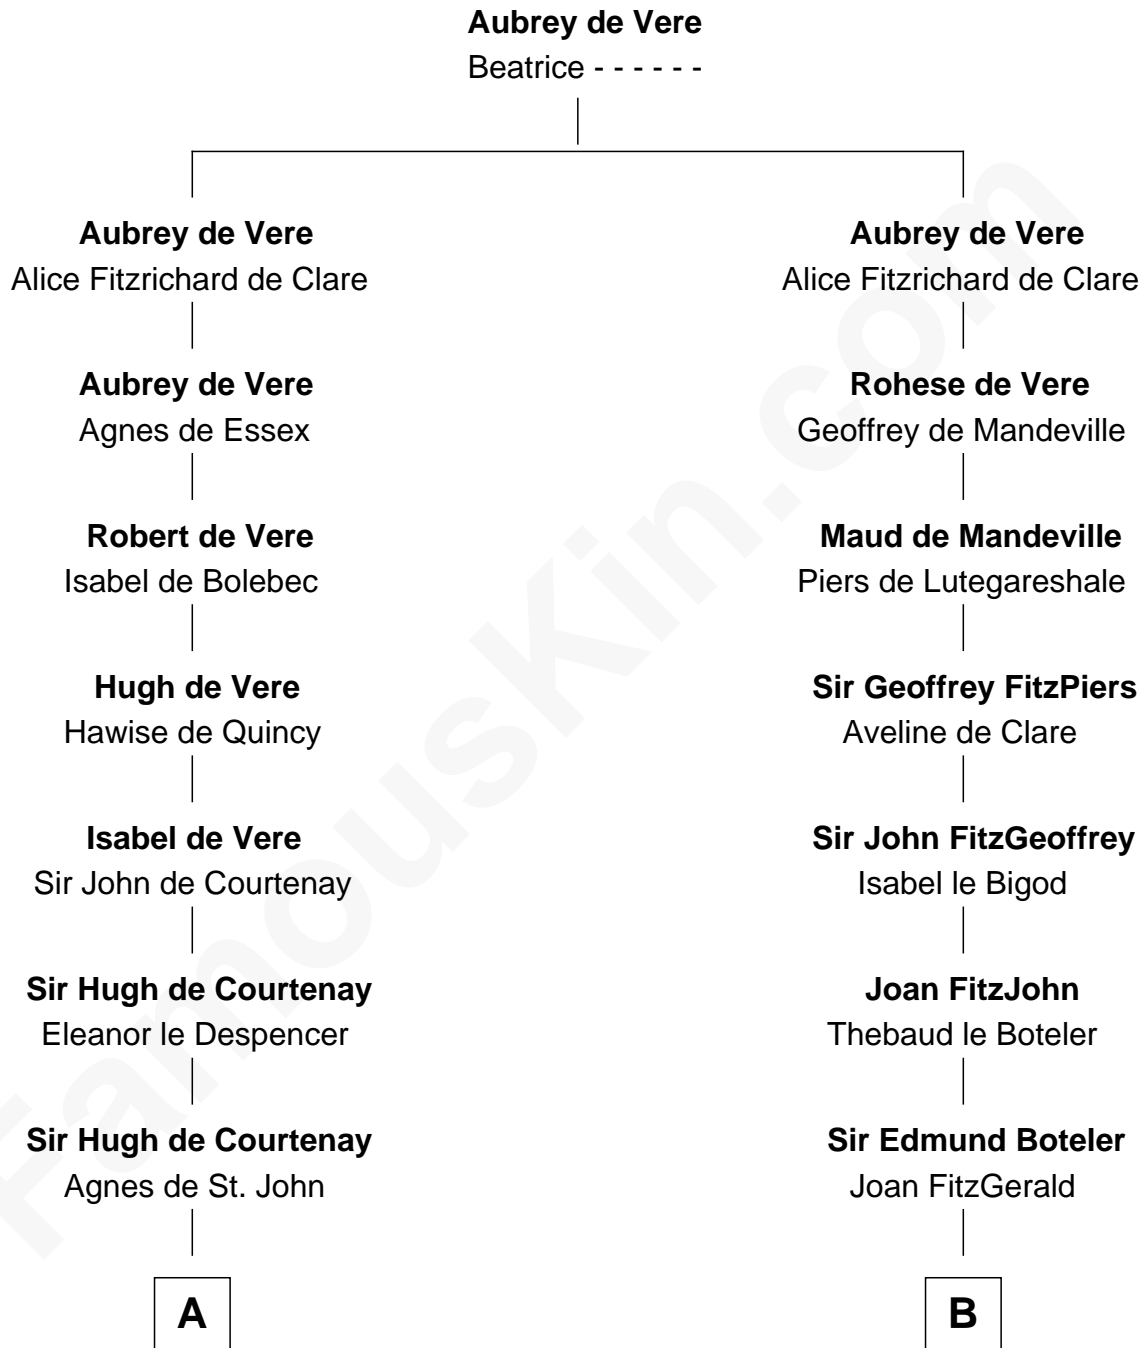

FamousKin.com
Relationship Chart of
William Henry Harrison
9th U.S. President

20th cousin 1 time removed of
Jonathan Swift
Author of Gulliver's Travels

C

Sarah Ludlow
Col. John Carter

Col. Robert Carter
Elizabeth Landon

Anne Carter
Benjamin Harrison

Benjamin Harrison
Elizabeth Bassett

William Henry Harrison
9th U.S. President

D

Nicholas Dryden
Mary Emyley

Elizabeth Dryden
Rev. Thomas Swift

Jonathan Swift
Abigail Erick

Jonathan Swift
Author of Gulliver's Travels

FamousKin.com