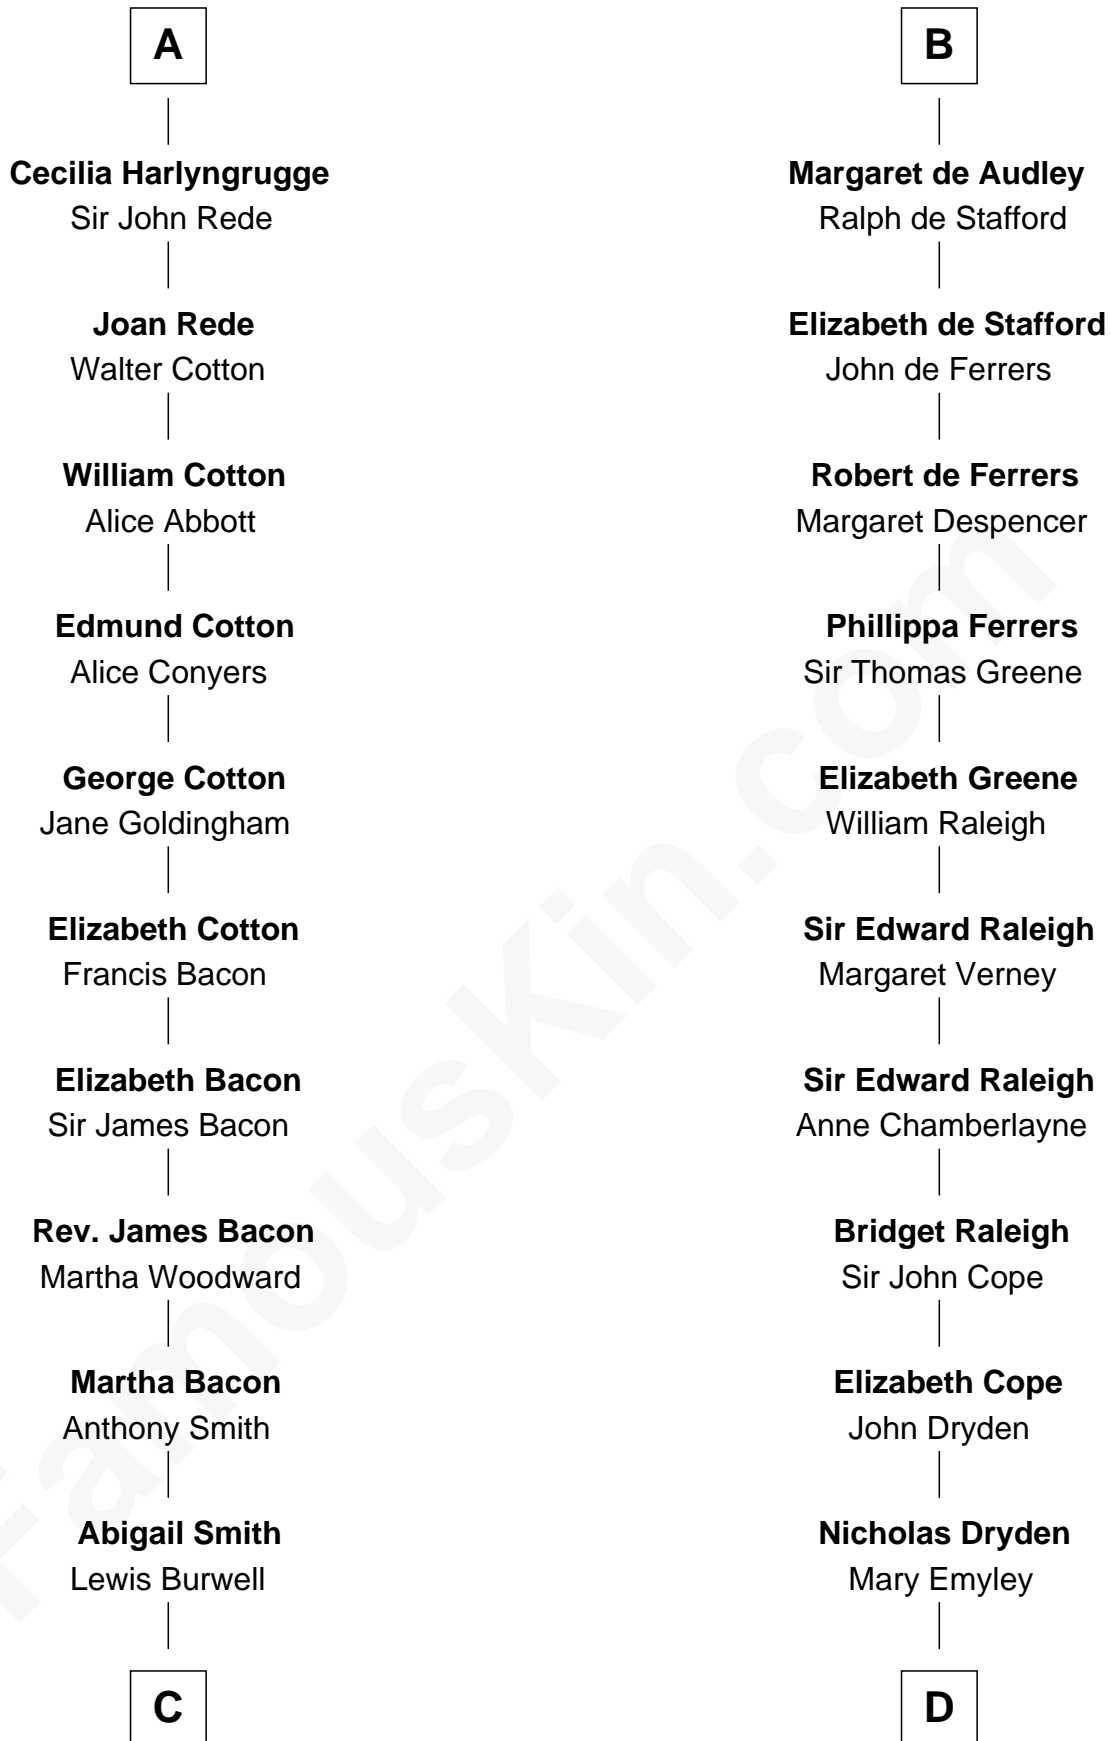

FamousKin.com
Relationship Chart of
William Henry Harrison
9th U.S. President

19th cousin 1 time removed of
Jonathan Swift
Author of Gulliver's Travels

Gervais, Count of Rethel
 Elizabeth of Namur

C

Elizabeth Burwell
Benjamin Harrison

Benjamin Harrison
Anne Carter

Benjamin Harrison
Elizabeth Bassett

William Henry Harrison
9th U.S. President

D

Elizabeth Dryden
Rev. Thomas Swift

Jonathan Swift
Abigail Erick

Jonathan Swift
Author of Gulliver's Travels