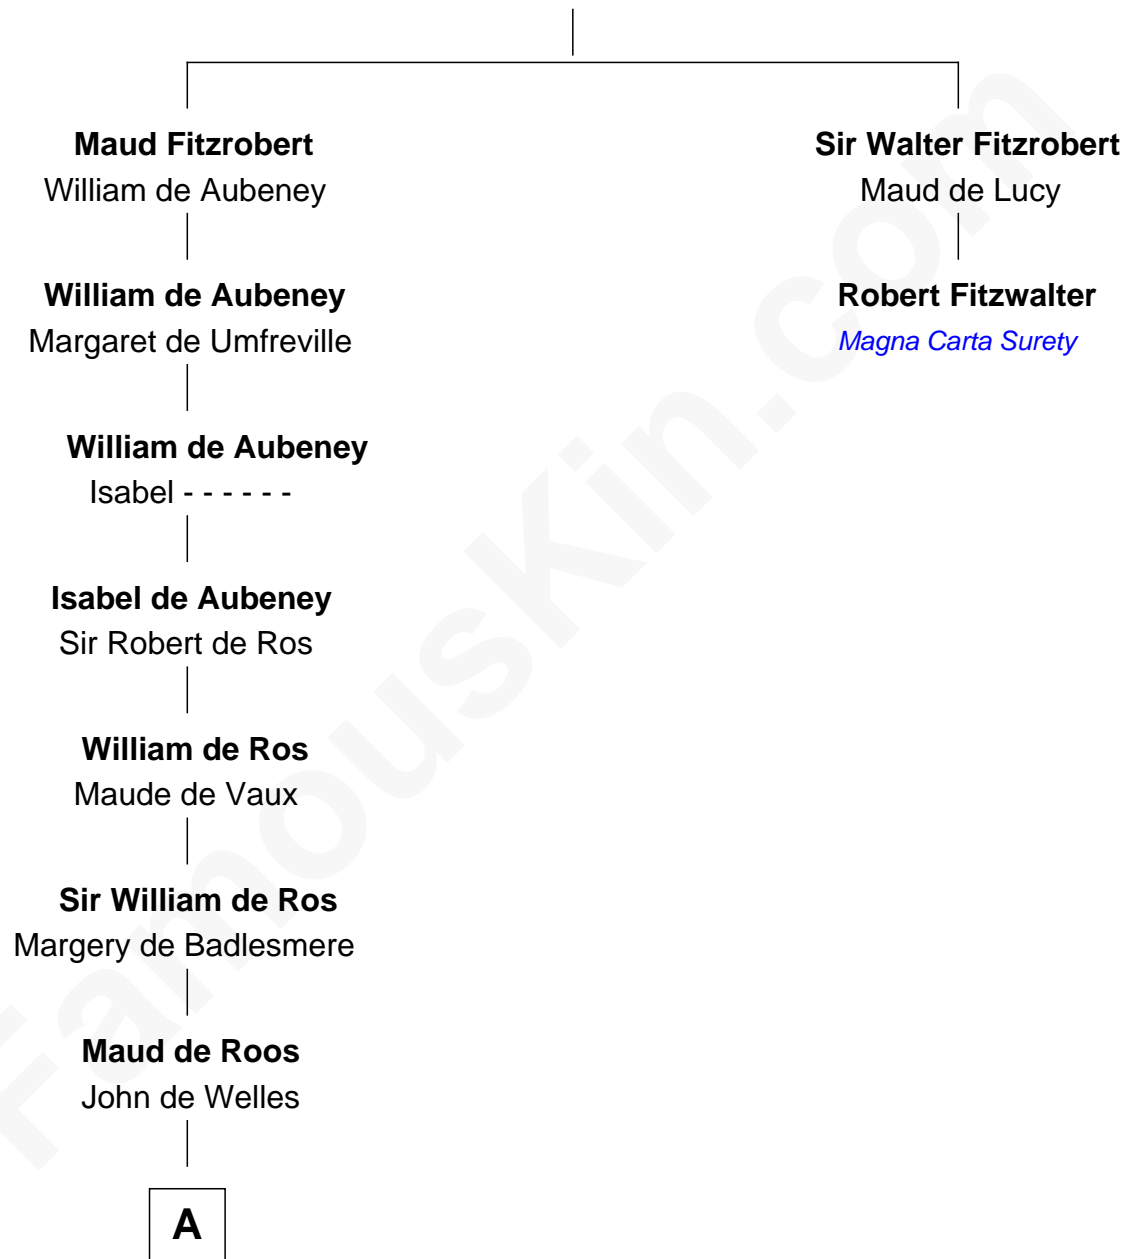

FamousKin.com Relationship Chart of

William Henry Harrison

9th U.S. President

1st cousin 19 times removed of

Robert Fitzwalter

Magna Carta Surety

Robert Fitzrichard

Maud de St. Liz

B

Benjamin Harrison

Elizabeth Burwell

Benjamin Harrison

Anne Carter

Benjamin Harrison

Elizabeth Bassett

William Henry Harrison

9th U.S. President

FamousKin.com