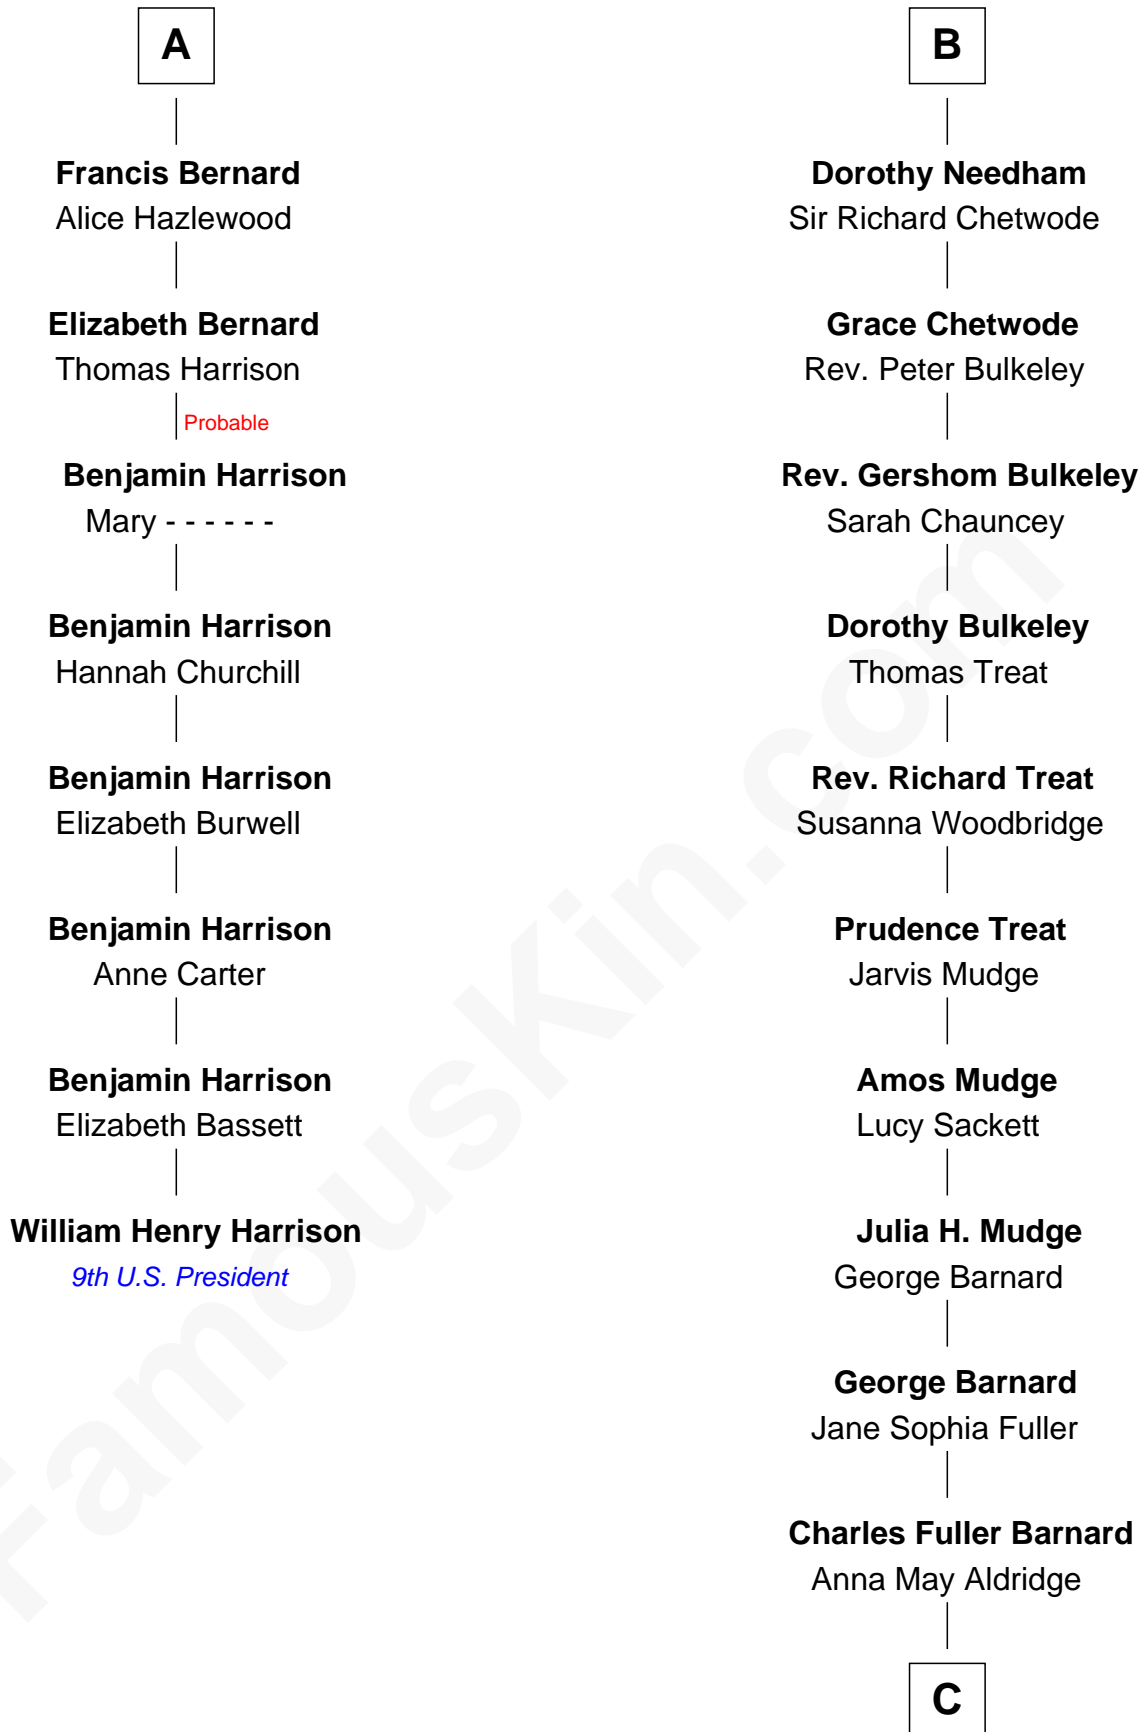

FamousKin.com
Relationship Chart of
William Henry Harrison
9th U.S. President

14th cousin 4 times removed of

Dick Clark
Radio and TV Host

Sir Thomas de Beauchamp
 Katherine de Mortimer

Philippa de Beauchamp
 Sir Hugh de Stafford

Margaret de Stafford
 Sir Ralph Neville

Margaret de Neville
 Sir Richard Scrope

Sir Henry le Scrope
 Elizabeth le Scrope

Margaret Scrope
 John Bernard

John Bernard
 Margaret Daundelyn

John Bernard
 Cecily Muscote

A

Sir William Beauchamp
 Joan Fitzalan

Joan Beauchamp
 James Butler

Elizabeth Butler
 John Talbot

Sir Gilbert Talbot
 Audrey Cotton

Sir John Talbot
 Margaret Troutbeck

Anne Talbot
 Thomas Needham

Robert Needham
 Frances Aston

B

C

Julia Fuller Barnard
Richard Augustus Clark

Dick Clark
Radio and TV Host

FamousKin.com