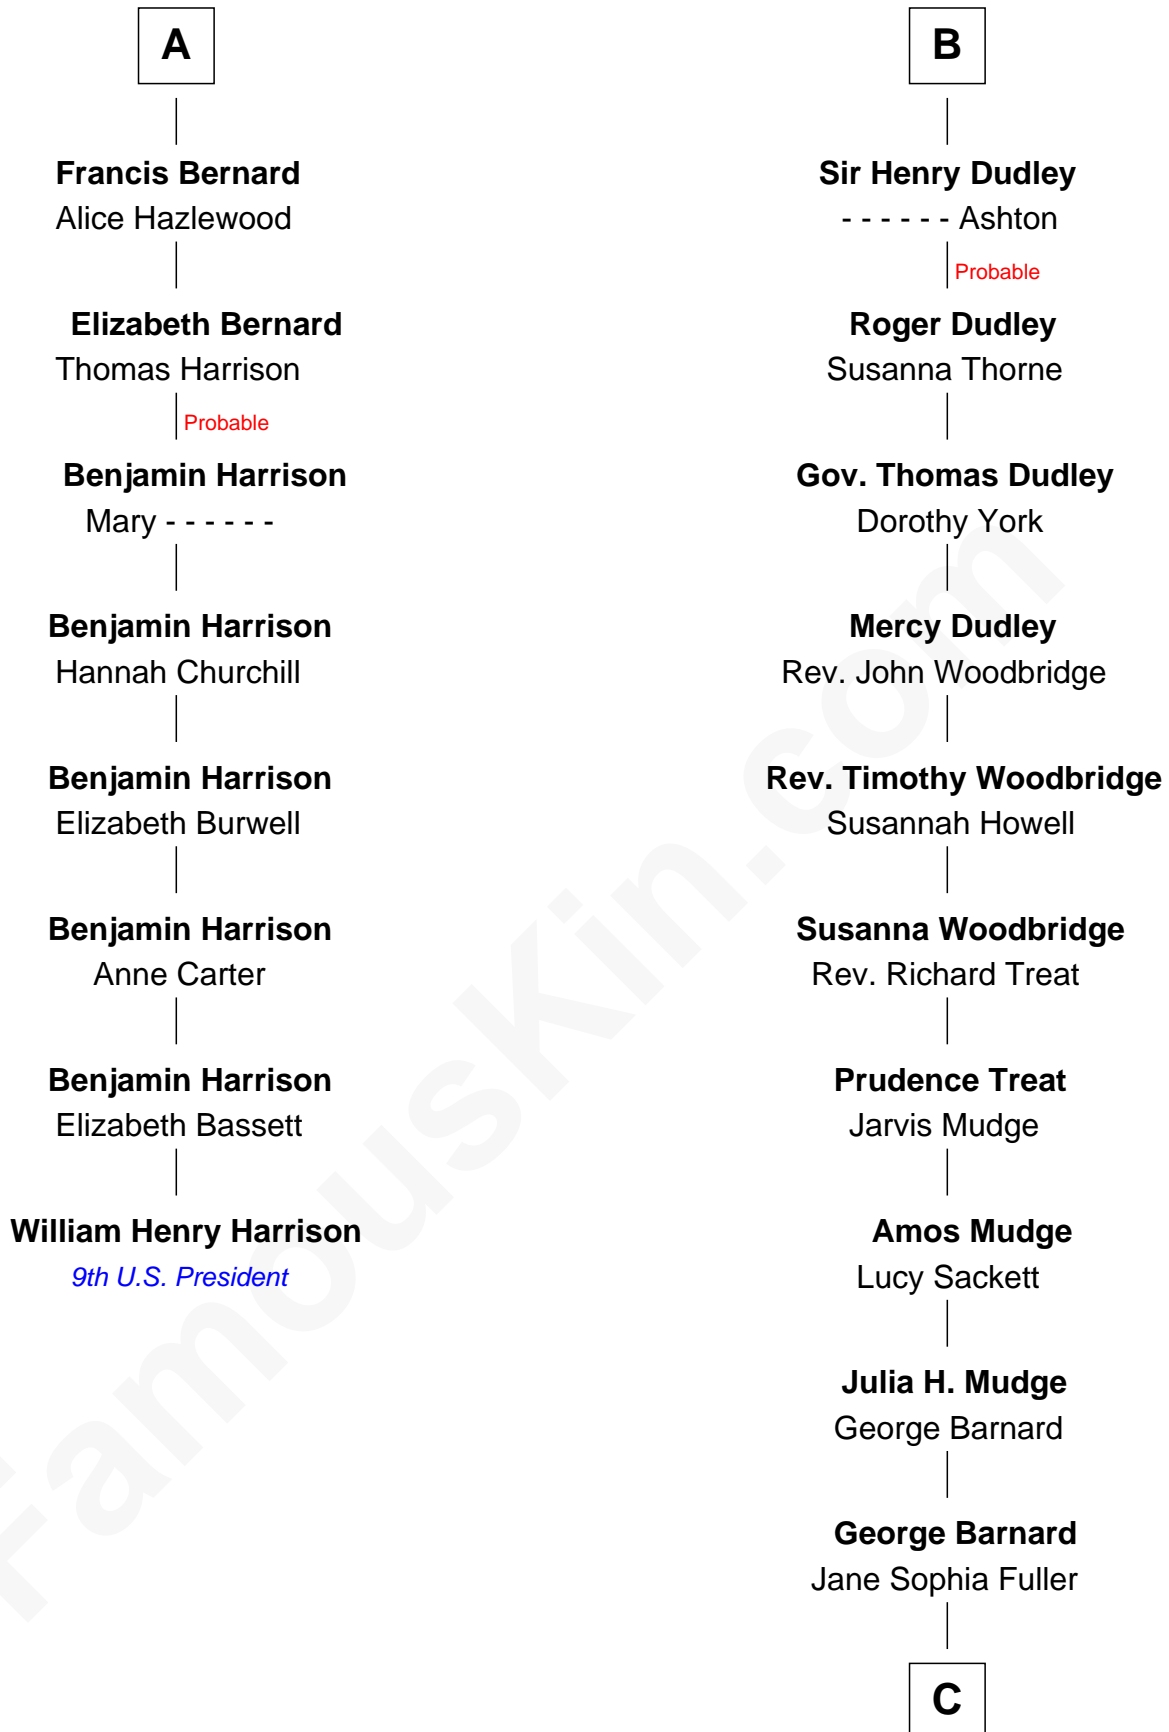

FamousKin.com
Relationship Chart of
William Henry Harrison
9th U.S. President

14th cousin 5 times removed of
Dick Clark
Radio and TV Host

Ralph de Stafford
 Margaret de Audley

C

Charles Fuller Barnard

Anna May Aldridge

Julia Fuller Barnard

Richard Augustus Clark

Dick Clark

Radio and TV Host

FamousKin.com