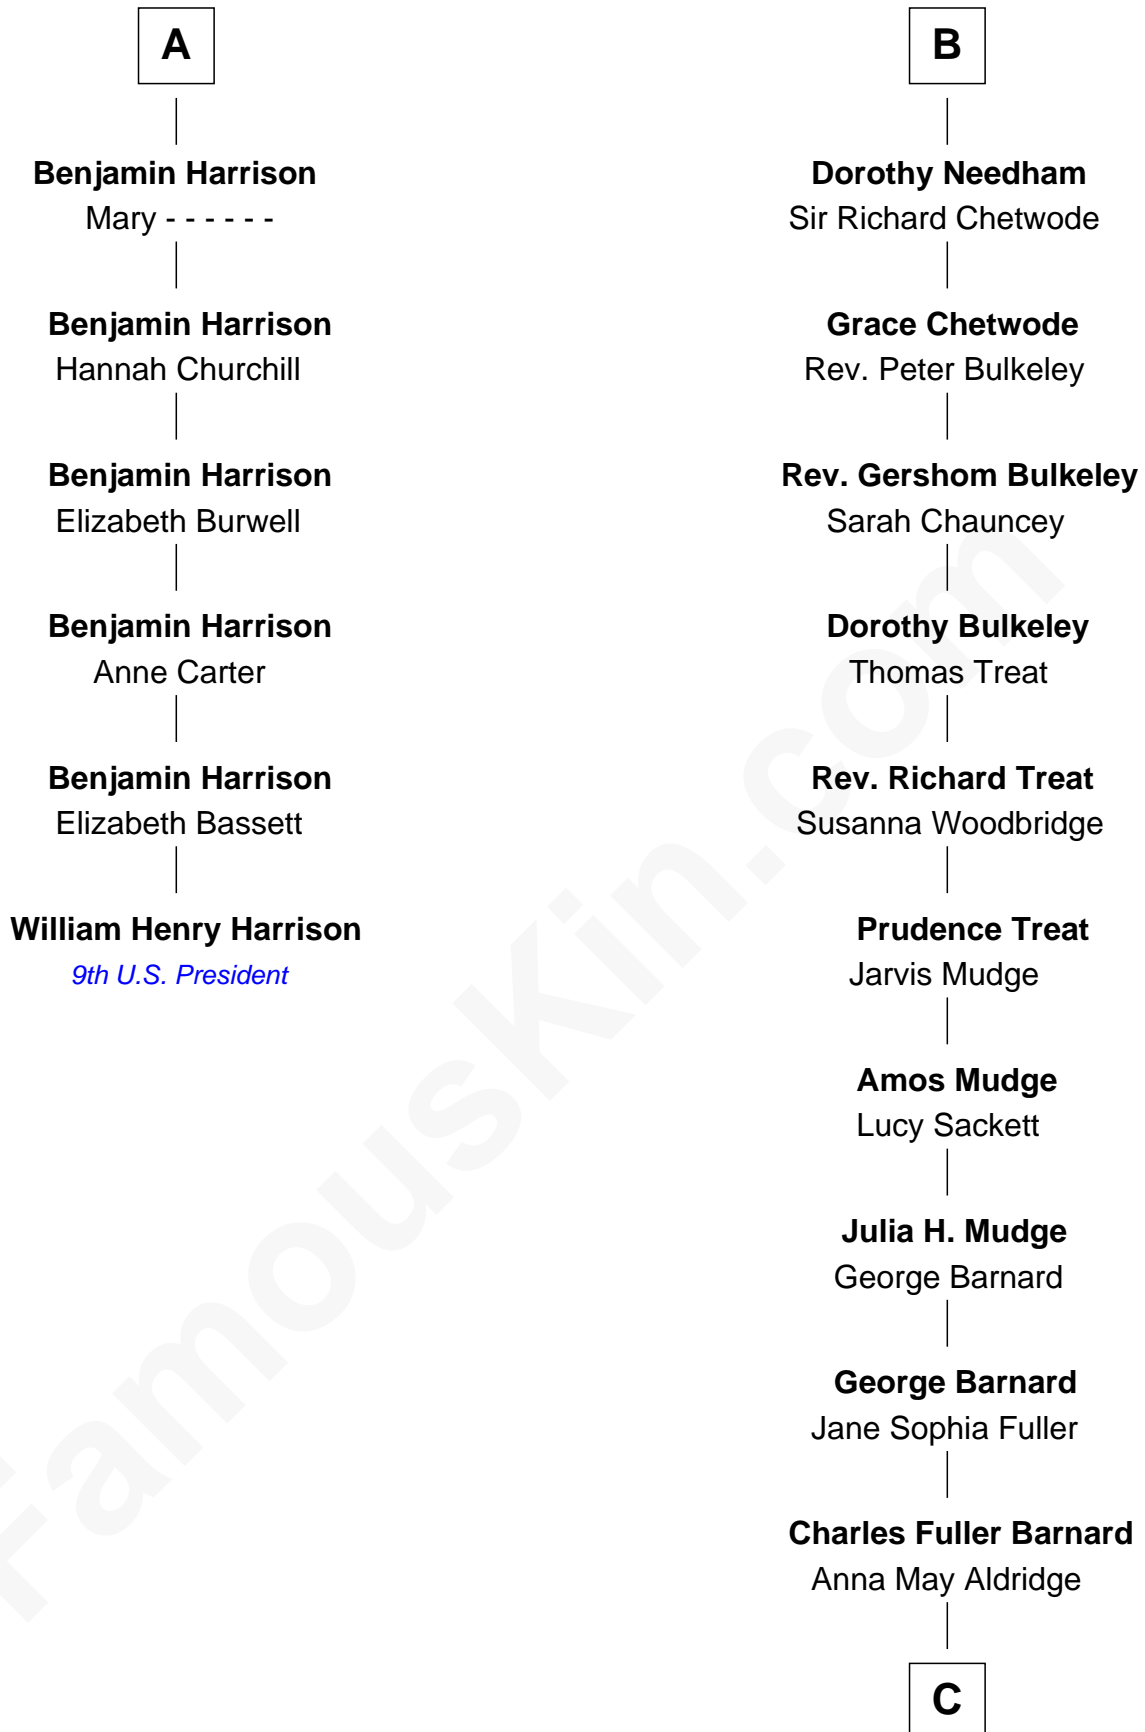

**FamousKin.com**  
**Relationship Chart of**  
**William Henry Harrison**  
*9th U.S. President*

**12th cousin 6 times removed of**  
**Dick Clark**  
*Radio and TV Host*

**Stephen le Scrope**  
 Margery de Welles

**C**

**Julia Fuller Barnard**  
Richard Augustus Clark

**Dick Clark**  
*Radio and TV Host*

FamousKin.com