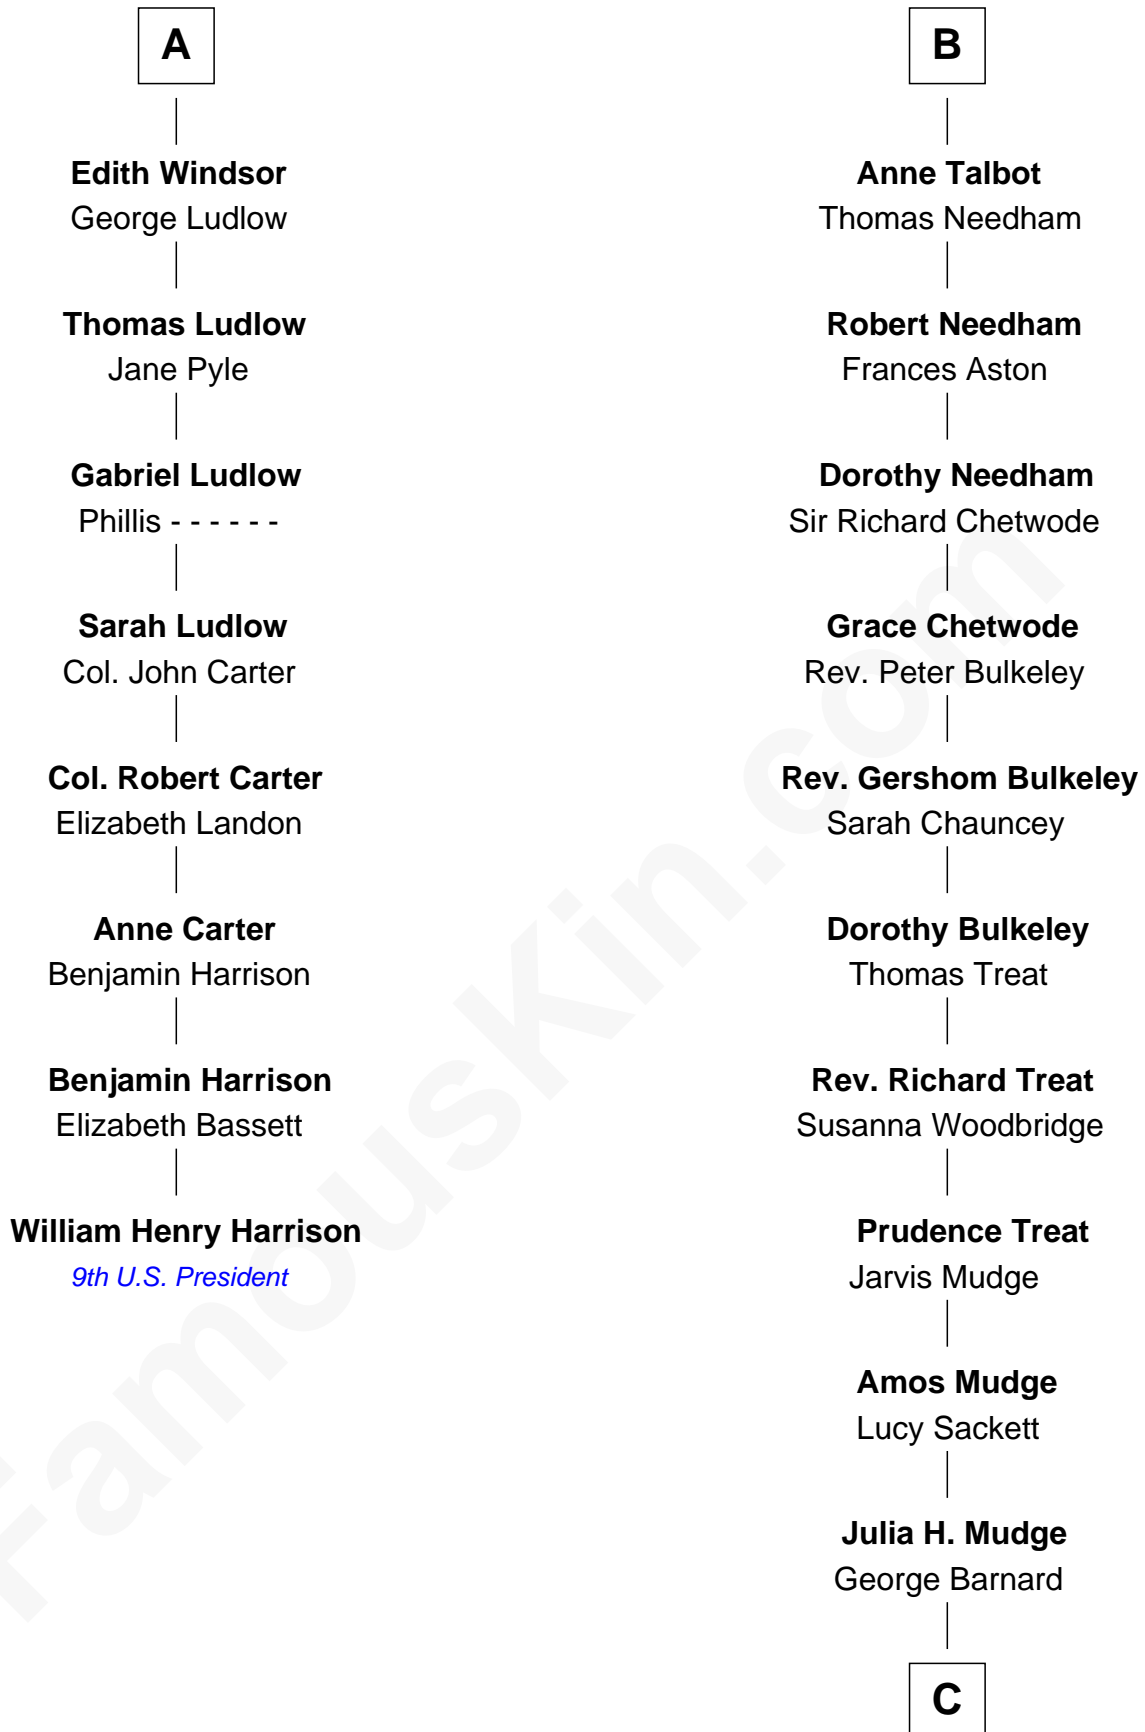

FamousKin.com
Relationship Chart of
William Henry Harrison
9th U.S. President

14th cousin 6 times removed of
Dick Clark
Radio and TV Host

Humphrey de Bohun
 Elizabeth Plantagenet

C

George Barnard
Jane Sophia Fuller

Charles Fuller Barnard
Anna May Aldridge

Julia Fuller Barnard
Richard Augustus Clark

Dick Clark
Radio and TV Host