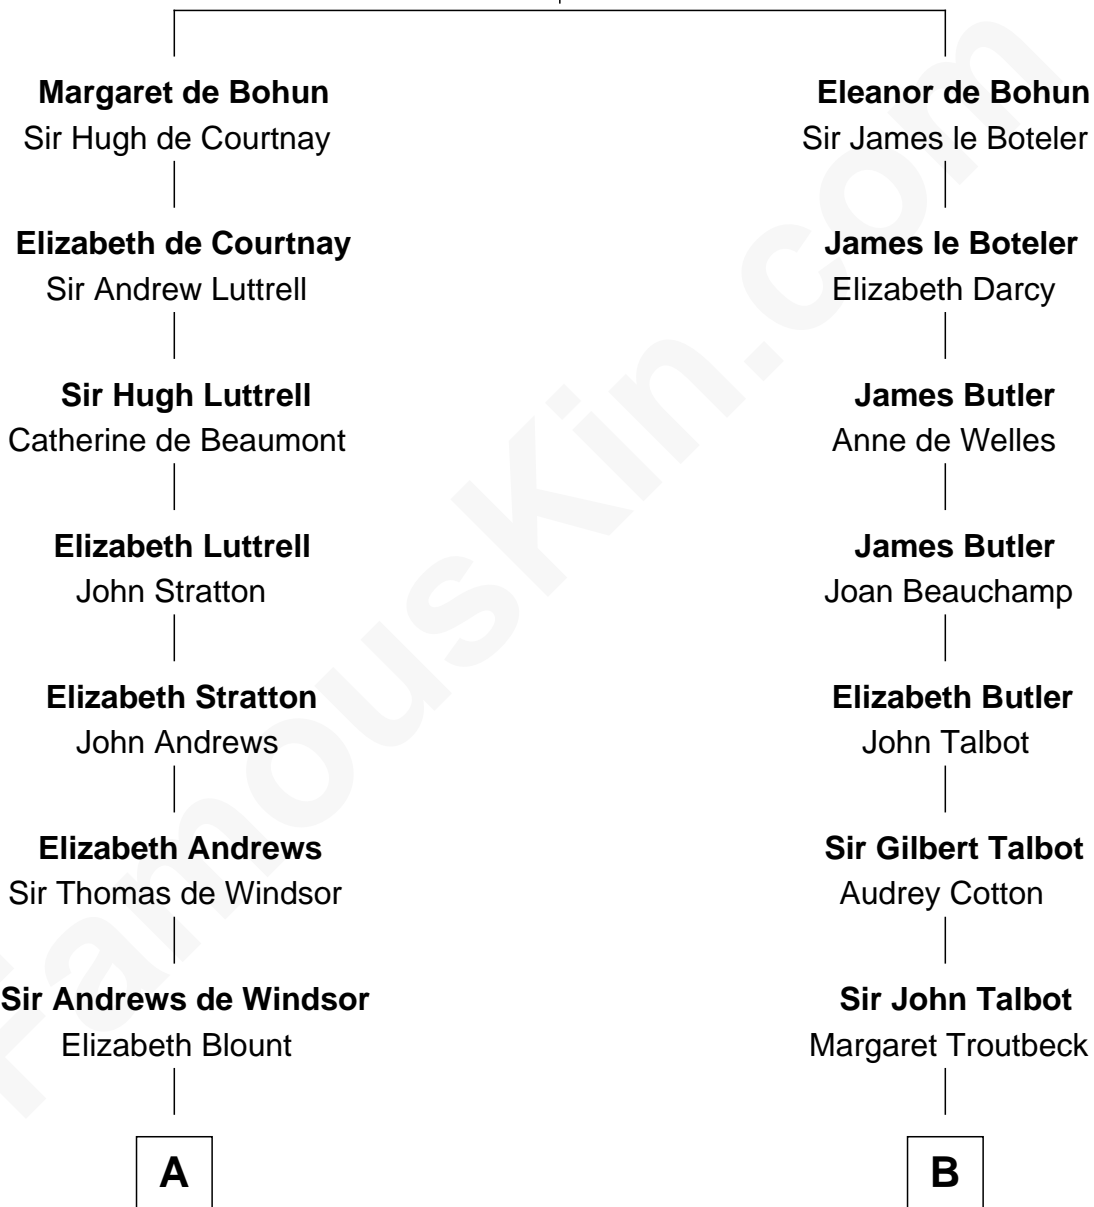

FamousKin.com
Relationship Chart of
William Henry Harrison
9th U.S. President

14th cousin 6 times removed of
Dick Clark
Radio and TV Host

Humphrey de Bohun
 Elizabeth Plantagenet

C

George Barnard
Jane Sophia Fuller

Charles Fuller Barnard
Anna May Aldridge

Julia Fuller Barnard
Richard Augustus Clark

Dick Clark
Radio and TV Host