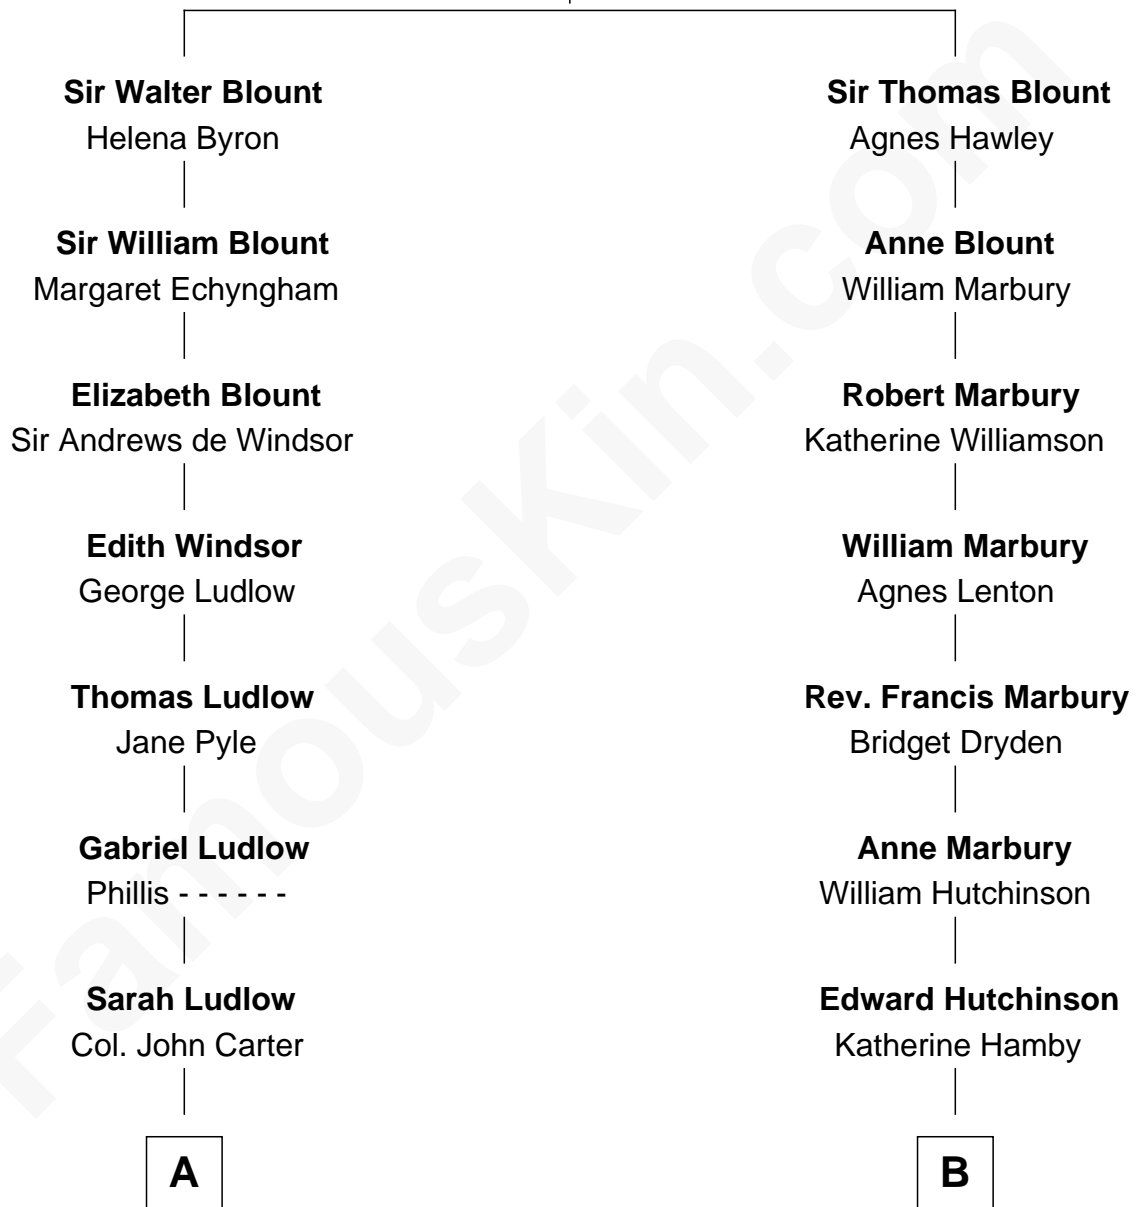

FamousKin.com
Relationship Chart of
William Henry Harrison
9th U.S. President

10th cousin 8 times removed of

Elisabeth Shue
TV and Movie Actress

Sir Thomas Blount
 Margaret de Gresley

C

Anne Brewster Wells

James William Shue

Elisabeth Shue

TV and Movie Actress

FamousKin.com