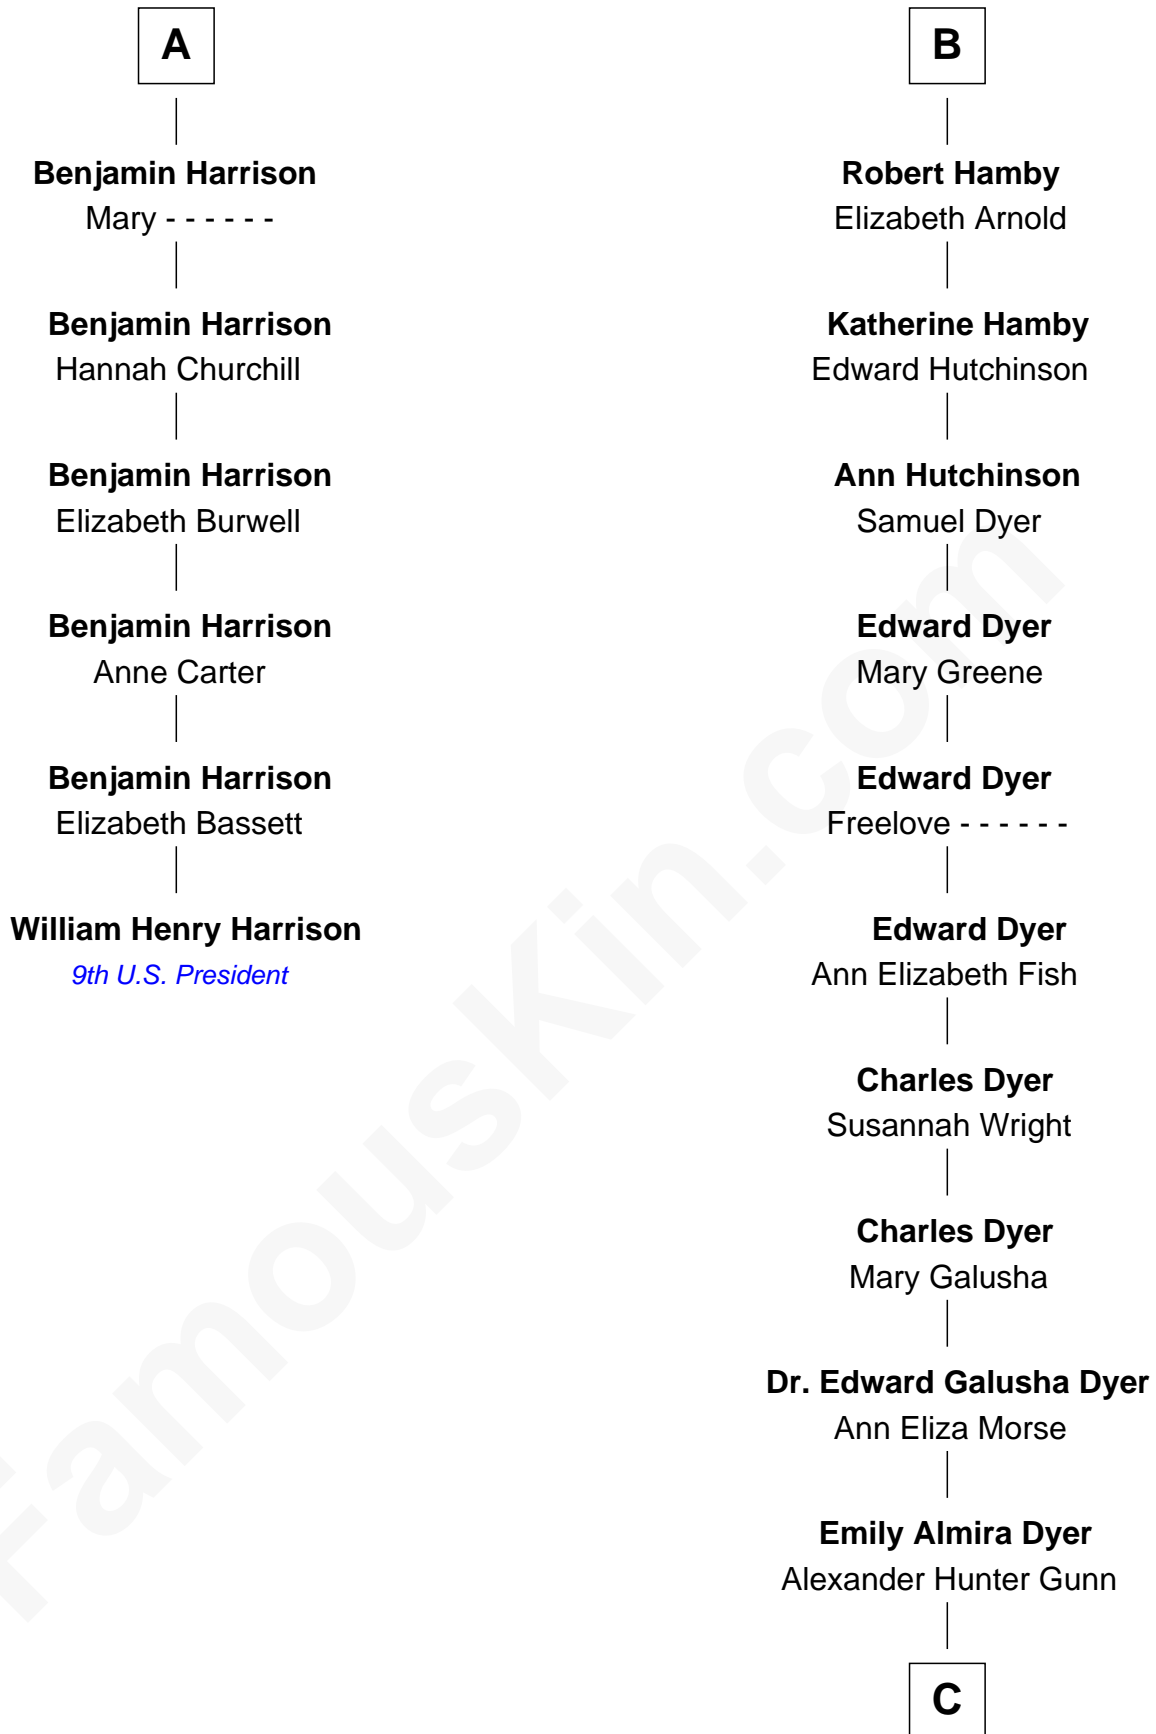

### William Henry Harrison

9th U.S. President

12th cousin 8 times removed of

**Elisabeth Shue**  
TV and Movie Actress

**Stephen le Scrope**  
Margery de Welles

**John le Scrope**  
Elizabeth Chaworth

**Maude le Scrope**  
Sir Baldwin Freville

**Elizabeth le Scrope**  
Sir Henry le Scrope

**Margaret Freville**  
Sir Hugh Willoughby

**Margaret Scrope**  
John Bernard

**Margery Willoughby**  
Sir Godfrey Hilton

**John Bernard**  
Margaret Daundelyn

**Elizabeth Hilton**  
Richard Thimbleby

**John Bernard**  
Cecily Muscote

**Anne Thimbleby**  
John Booth

**Francis Bernard**  
Alice Hazlewood

**Eleanor Booth**  
Edward Hamby

**Elizabeth Bernard**  
Thomas Harrison

**William Hamby**  
Margaret Blewett

Probable

**A**

**B**

C

**Alexander Hunter Gunn**  
Harriet Grace Brewster Willcox

**Mary Brewster Gunn**  
Adoniram Judson Wells

**Anne Brewster Wells**  
James William Shue