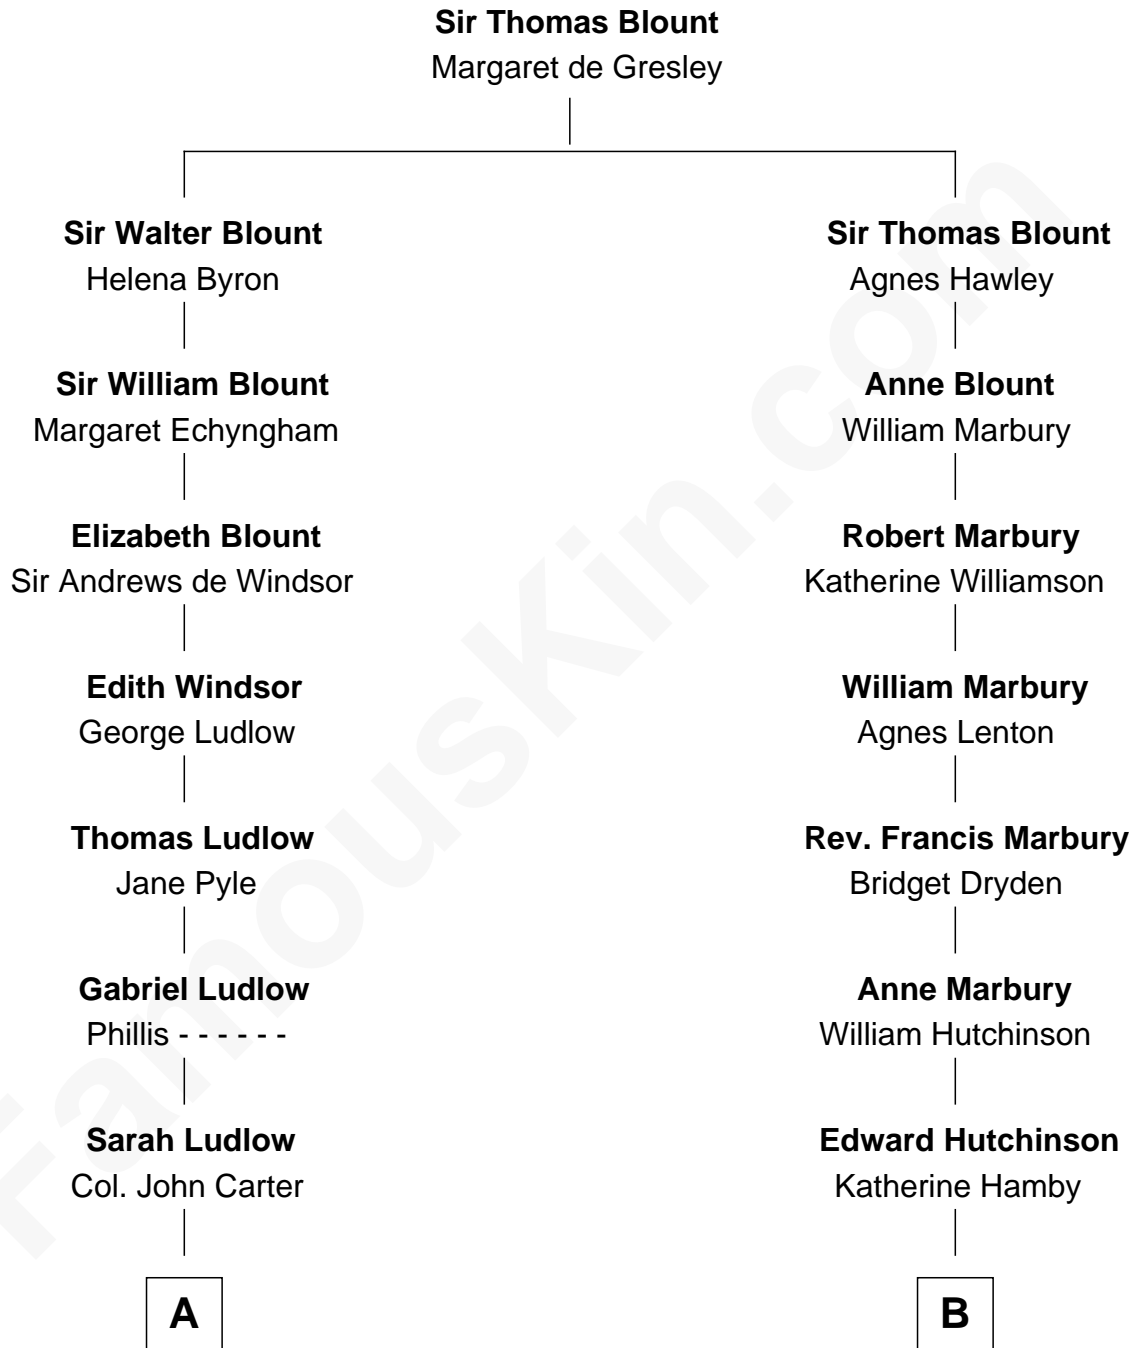

FamousKin.com
Relationship Chart of
William Henry Harrison
9th U.S. President

10th cousin 8 times removed of
Andrew Shue
TV Actor

C

—
Anne Brewster Wells

James William Shue

—
Andrew Shue

TV Actor

FamousKin.com