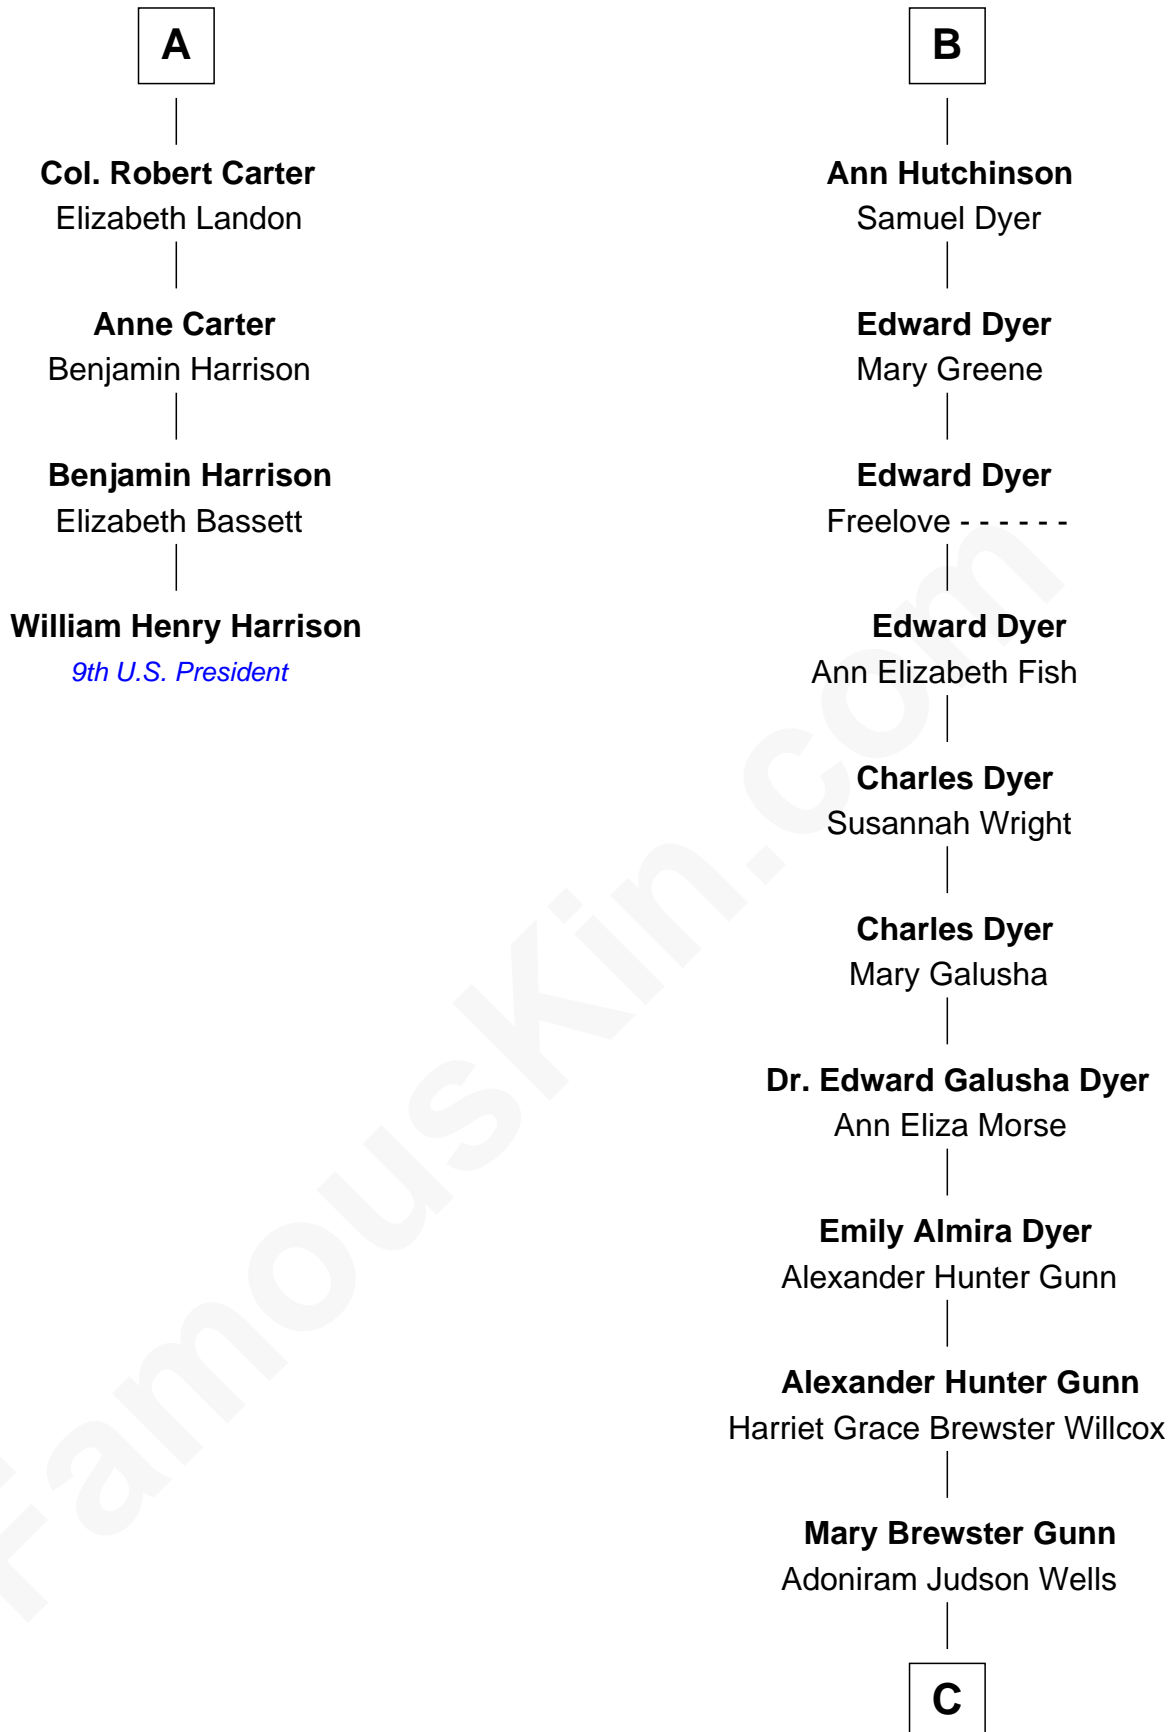

FamousKin.com
Relationship Chart of
William Henry Harrison
9th U.S. President

10th cousin 8 times removed of
Andrew Shue
TV Actor

C

—
Anne Brewster Wells

James William Shue

—
Andrew Shue

TV Actor

FamousKin.com