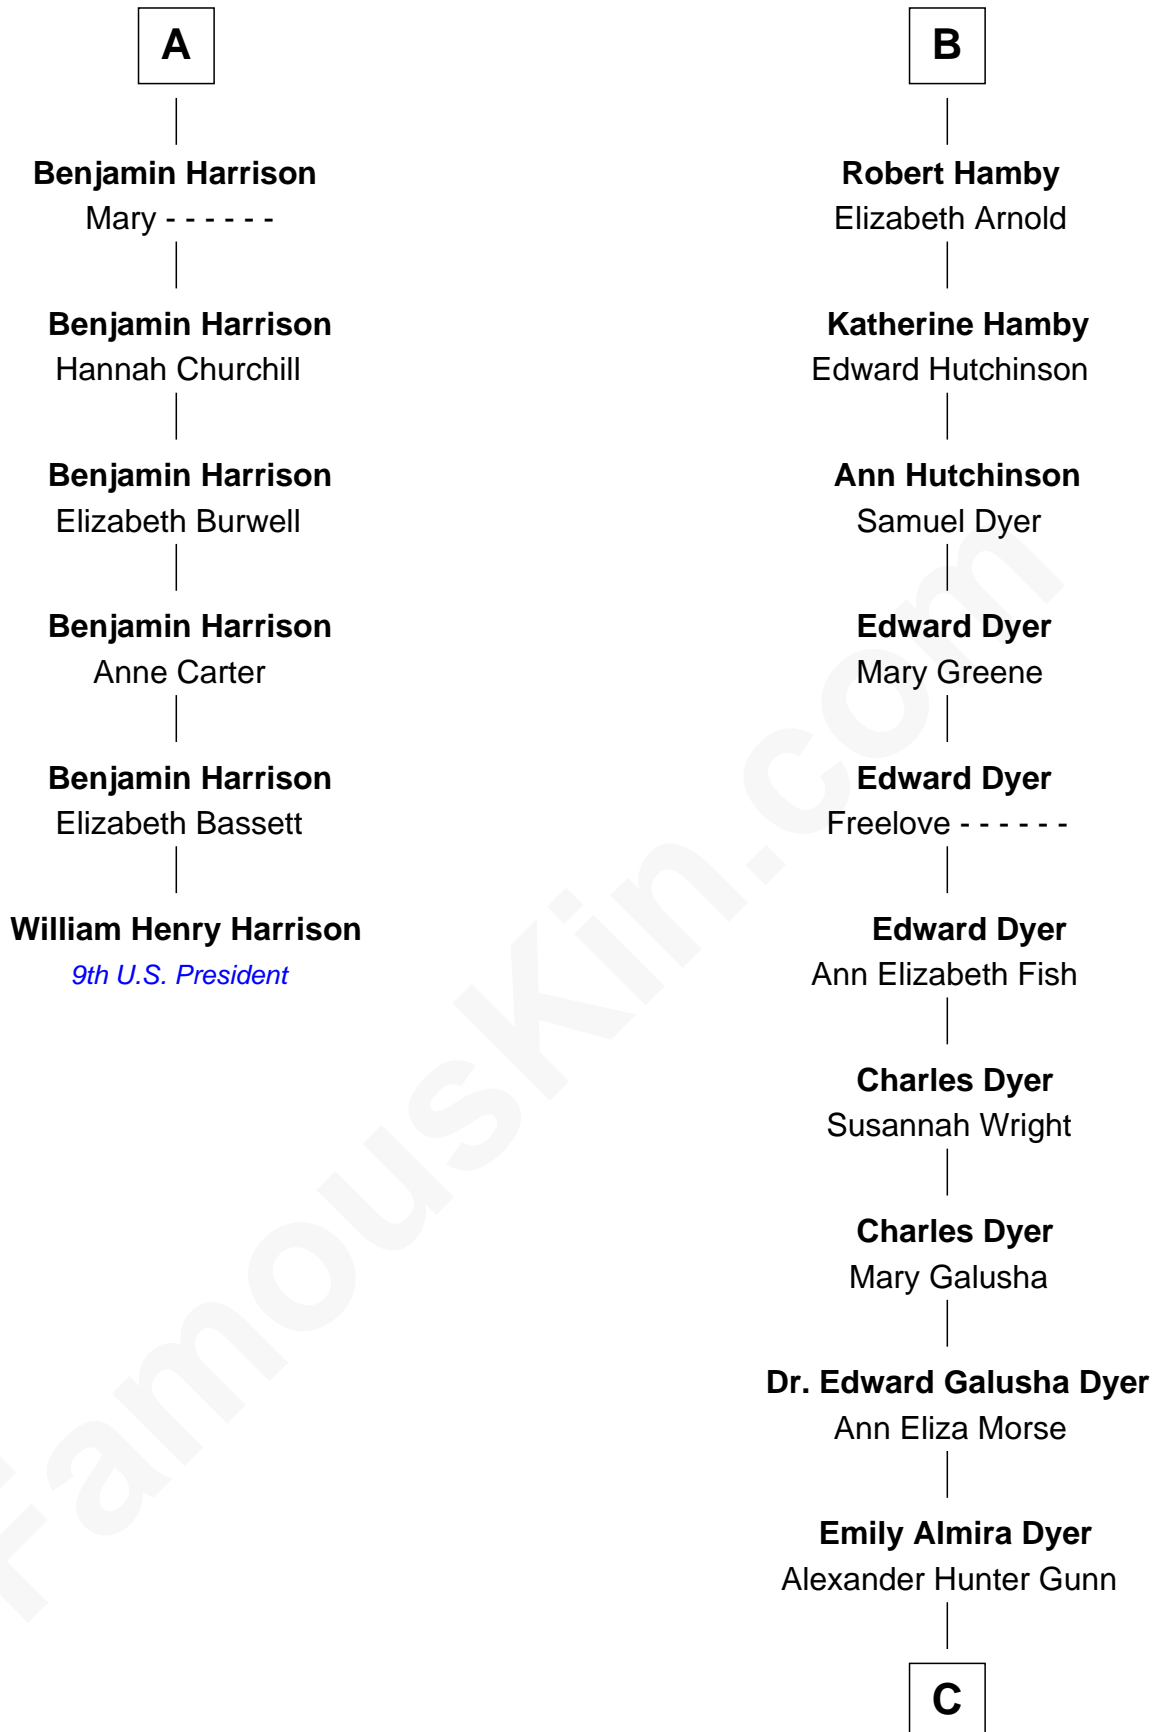

**FamousKin.com**  
**Relationship Chart of**  
**William Henry Harrison**  
*9th U.S. President*

12th cousin 8 times removed of

**Andrew Shue**  
*TV Actor*

**Stephen le Scrope**  
 Margery de Welles

**John le Scrope**  
 Elizabeth Chaworth

**Maude le Scrope**  
 Sir Baldwin Freville

**Elizabeth le Scrope**  
 Sir Henry le Scrope

**Margaret Freville**  
 Sir Hugh Willoughby

**Margaret Scrope**  
 John Bernard

**Margery Willoughby**  
 Sir Godfrey Hilton

**John Bernard**  
 Margaret Daundelyn

**Elizabeth Hilton**  
 Richard Thimbleby

**John Bernard**  
 Cecily Muscote

**Anne Thimbleby**  
 John Booth

**Francis Bernard**  
 Alice Hazlewood

**Eleanor Booth**  
 Edward Hamby

**Elizabeth Bernard**  
 Thomas Harrison

**William Hamby**  
 Margaret Blewett

Probable

**A**

**B**

C

**Alexander Hunter Gunn**  
Harriet Grace Brewster Willcox

**Mary Brewster Gunn**  
Adoniram Judson Wells