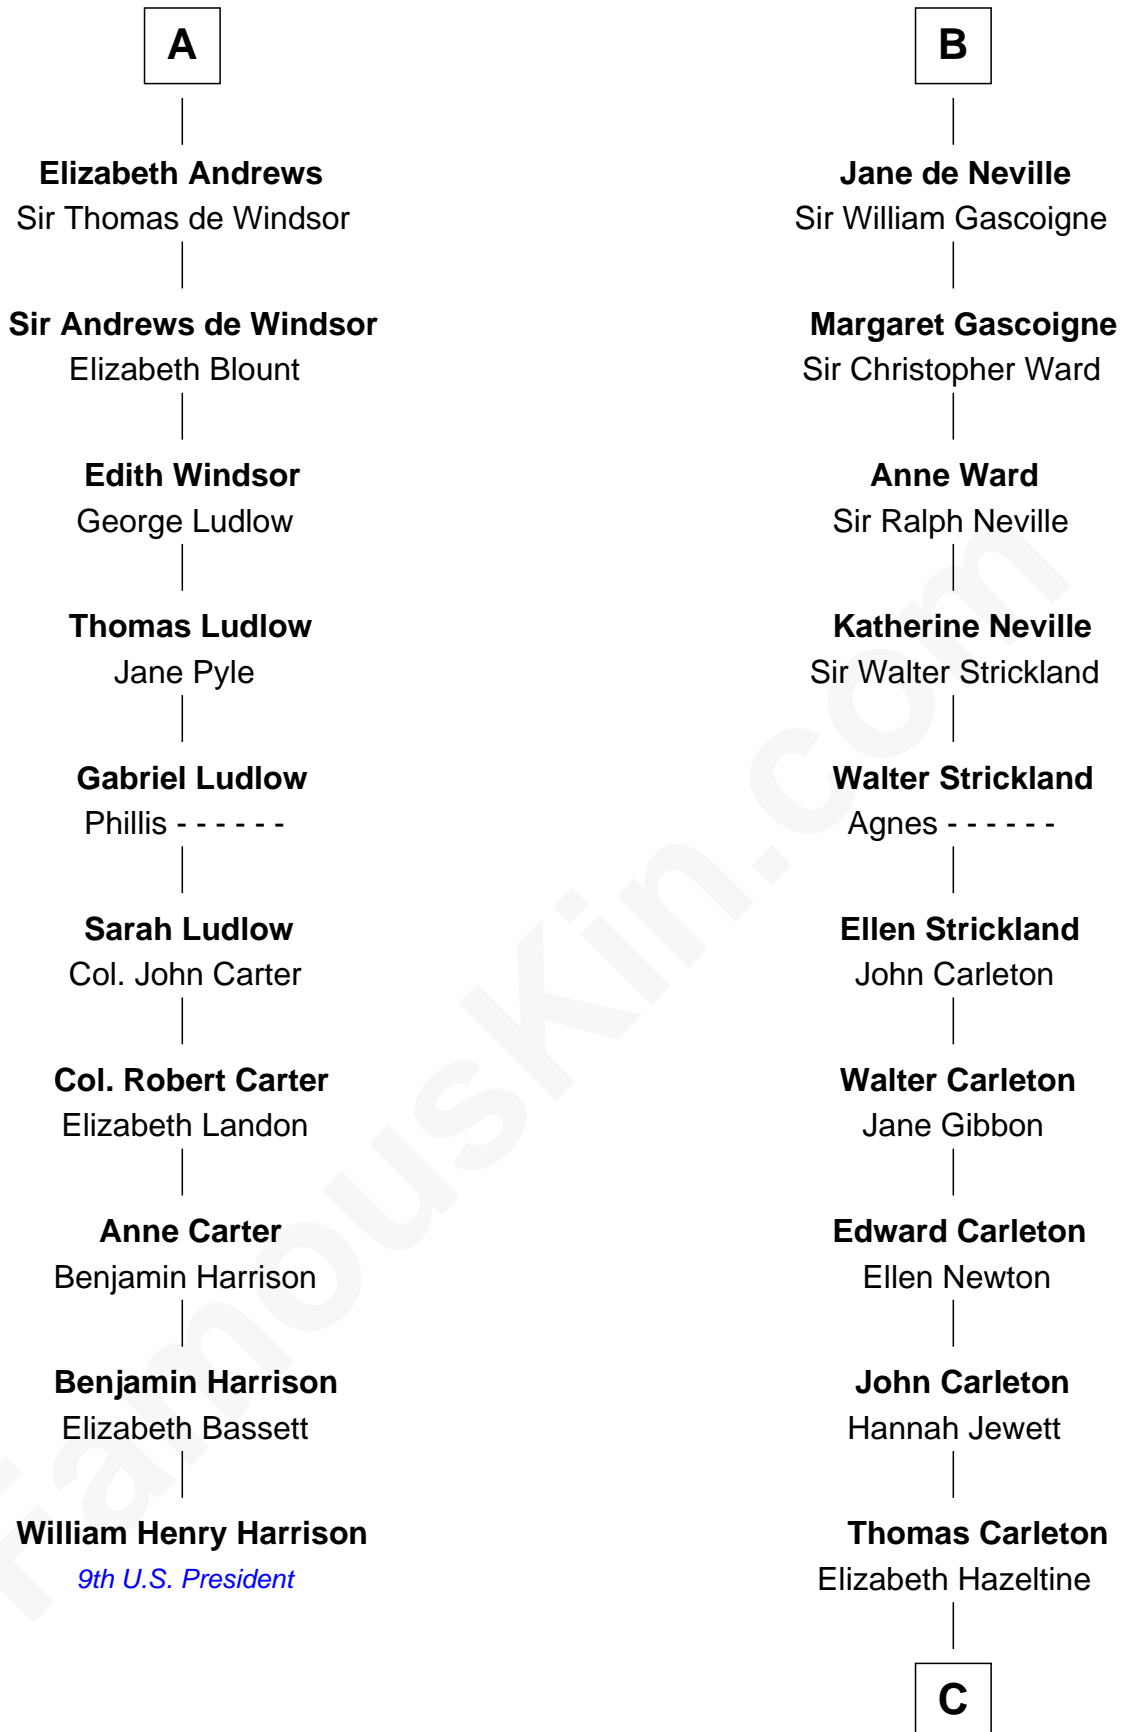

**FamousKin.com**  
**Relationship Chart of**  
**William Henry Harrison**  
*9th U.S. President*

**16th cousin 5 times removed of**  
**Charles A. Pillsbury**  
*Co-Founder of C.A. Pillsbury Co.*

**Sir Humphrey de Bohun**  
 Eleanor de Braiose

**C**

**John Carleton**

Hannah Platts

**Moses Carleton**

Margaret Sprake

**Henry Carleton**

Polly Greeley

**Margaret Sprague Carleton**