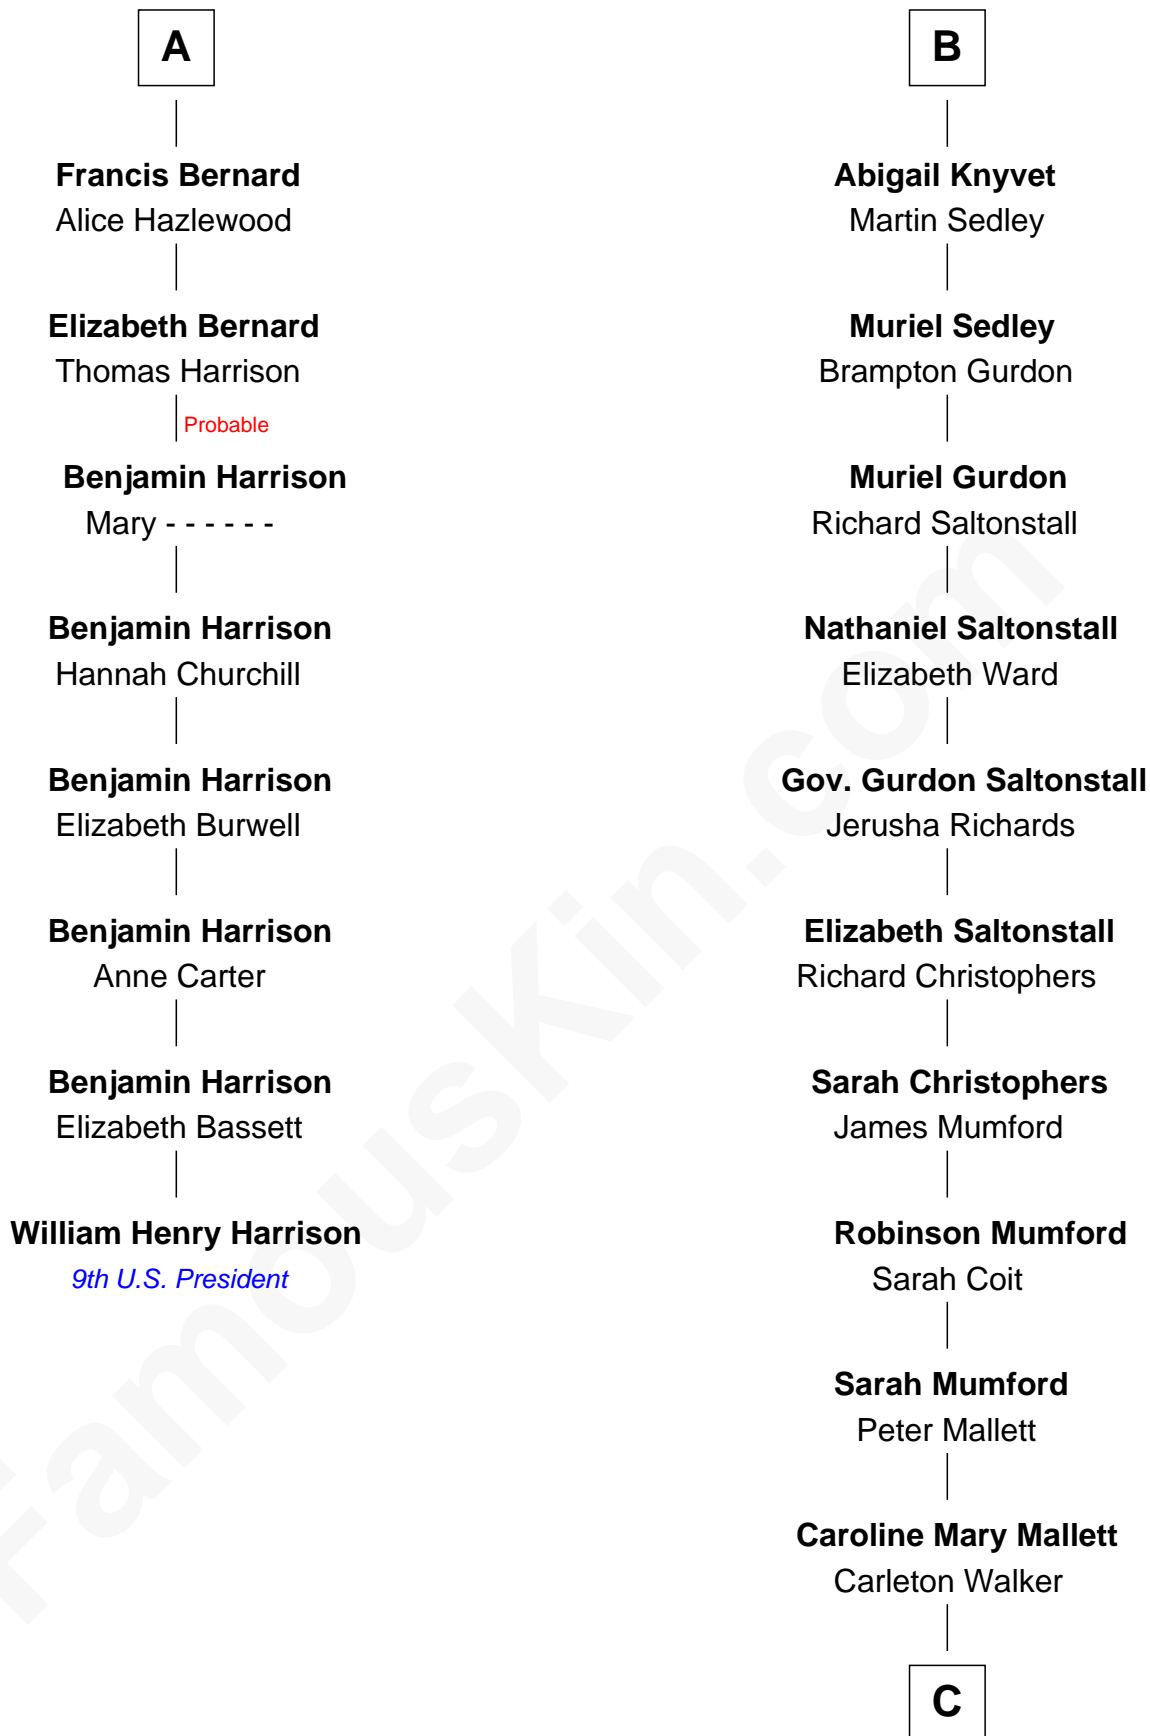

**FamousKin.com**  
**Relationship Chart of**  
**William Henry Harrison**  
*9th U.S. President*

**14th cousin 7 times removed of**  
**Carly Fiorina**  
*CEO of Hewlett-Packard*

C

**Margaret Isabella Walker**

Heinrich Weber

**John Walker Weber**

Maude Graves

**Cara Carleton Weber**

Harold Marvin Sneed

**Joseph Tyree Sneed**

Madelon Montross Juergens

**Carly Fiorina**