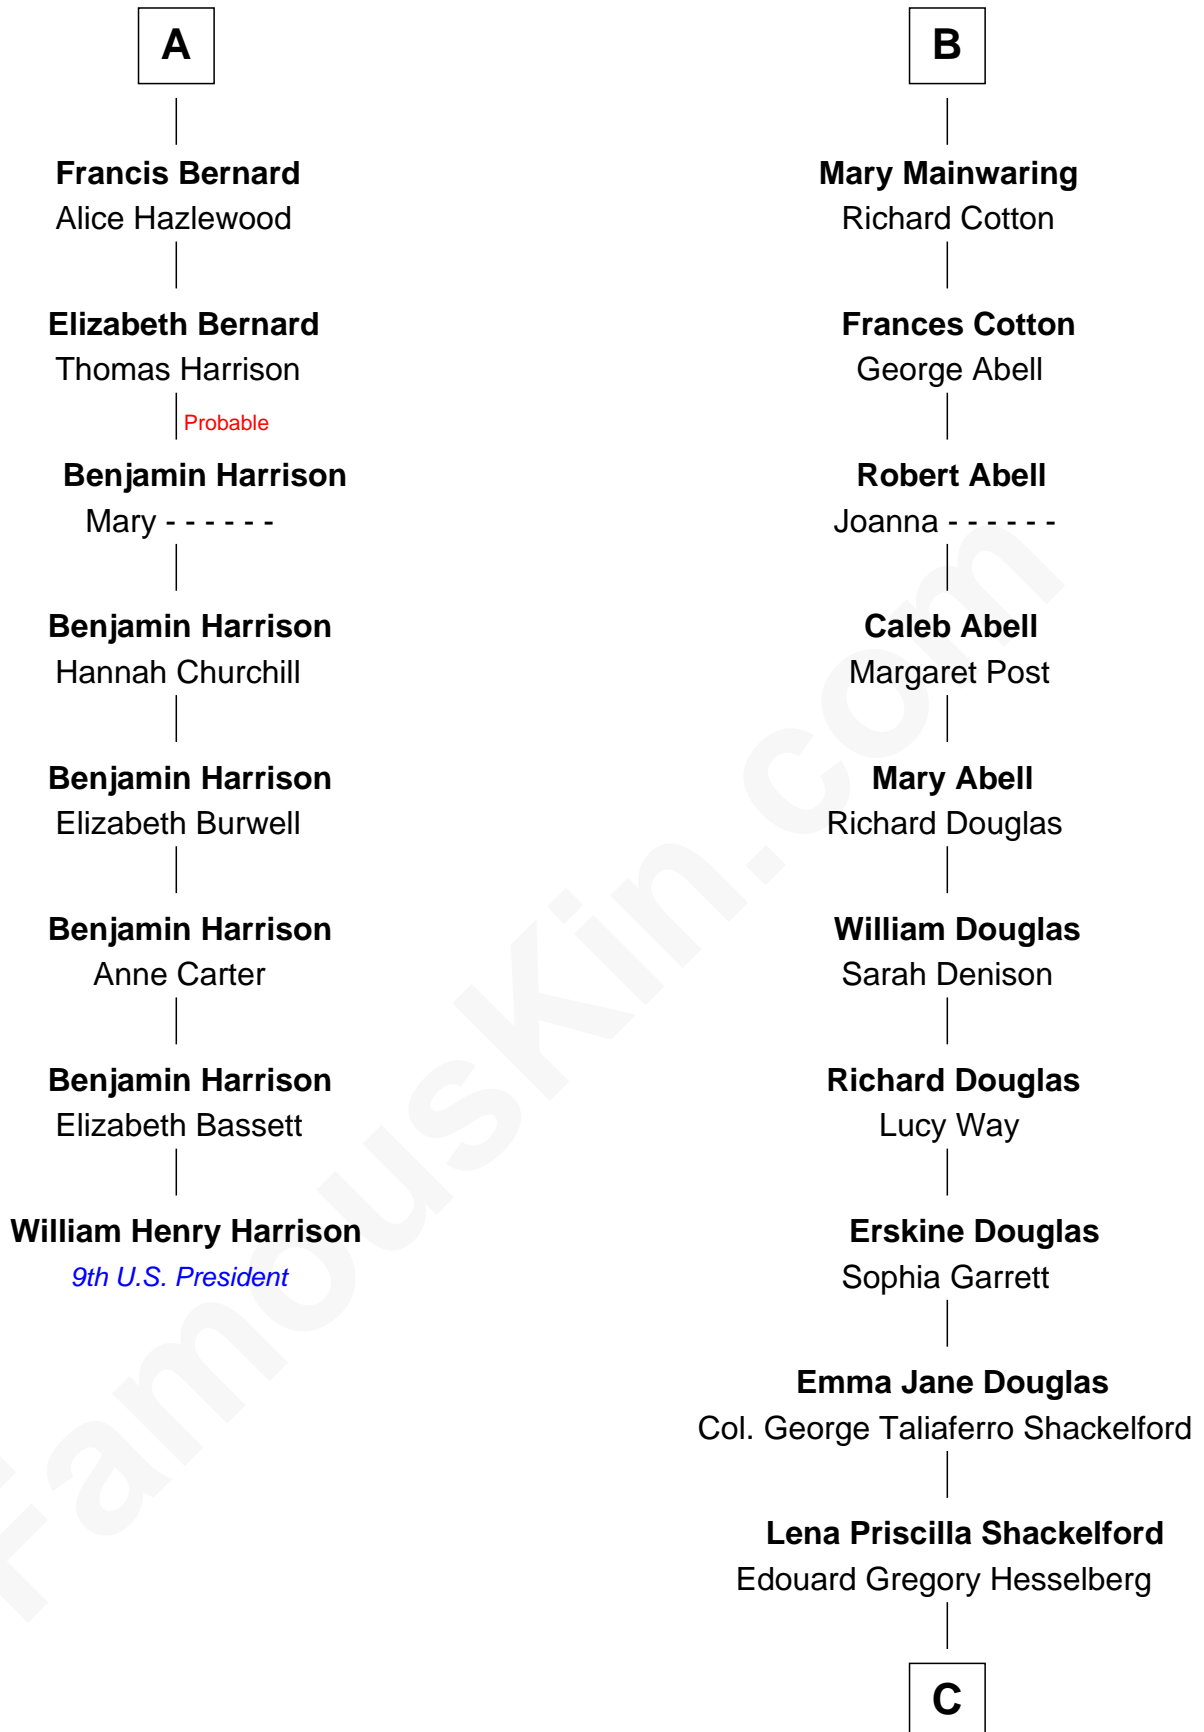

FamousKin.com
Relationship Chart of
William Henry Harrison
9th U.S. President

14th cousin 5 times removed of

Illeana Douglas
TV and Movie Actress

Sir Thomas de Beauchamp
 Katherine de Mortimer

C

Melvyn Edouard Hesselberg

Rosalind Hightower

Gregory Hesselberg

Joan Georgescu

Illeana Douglas

TV and Movie Actress

FamousKin.com