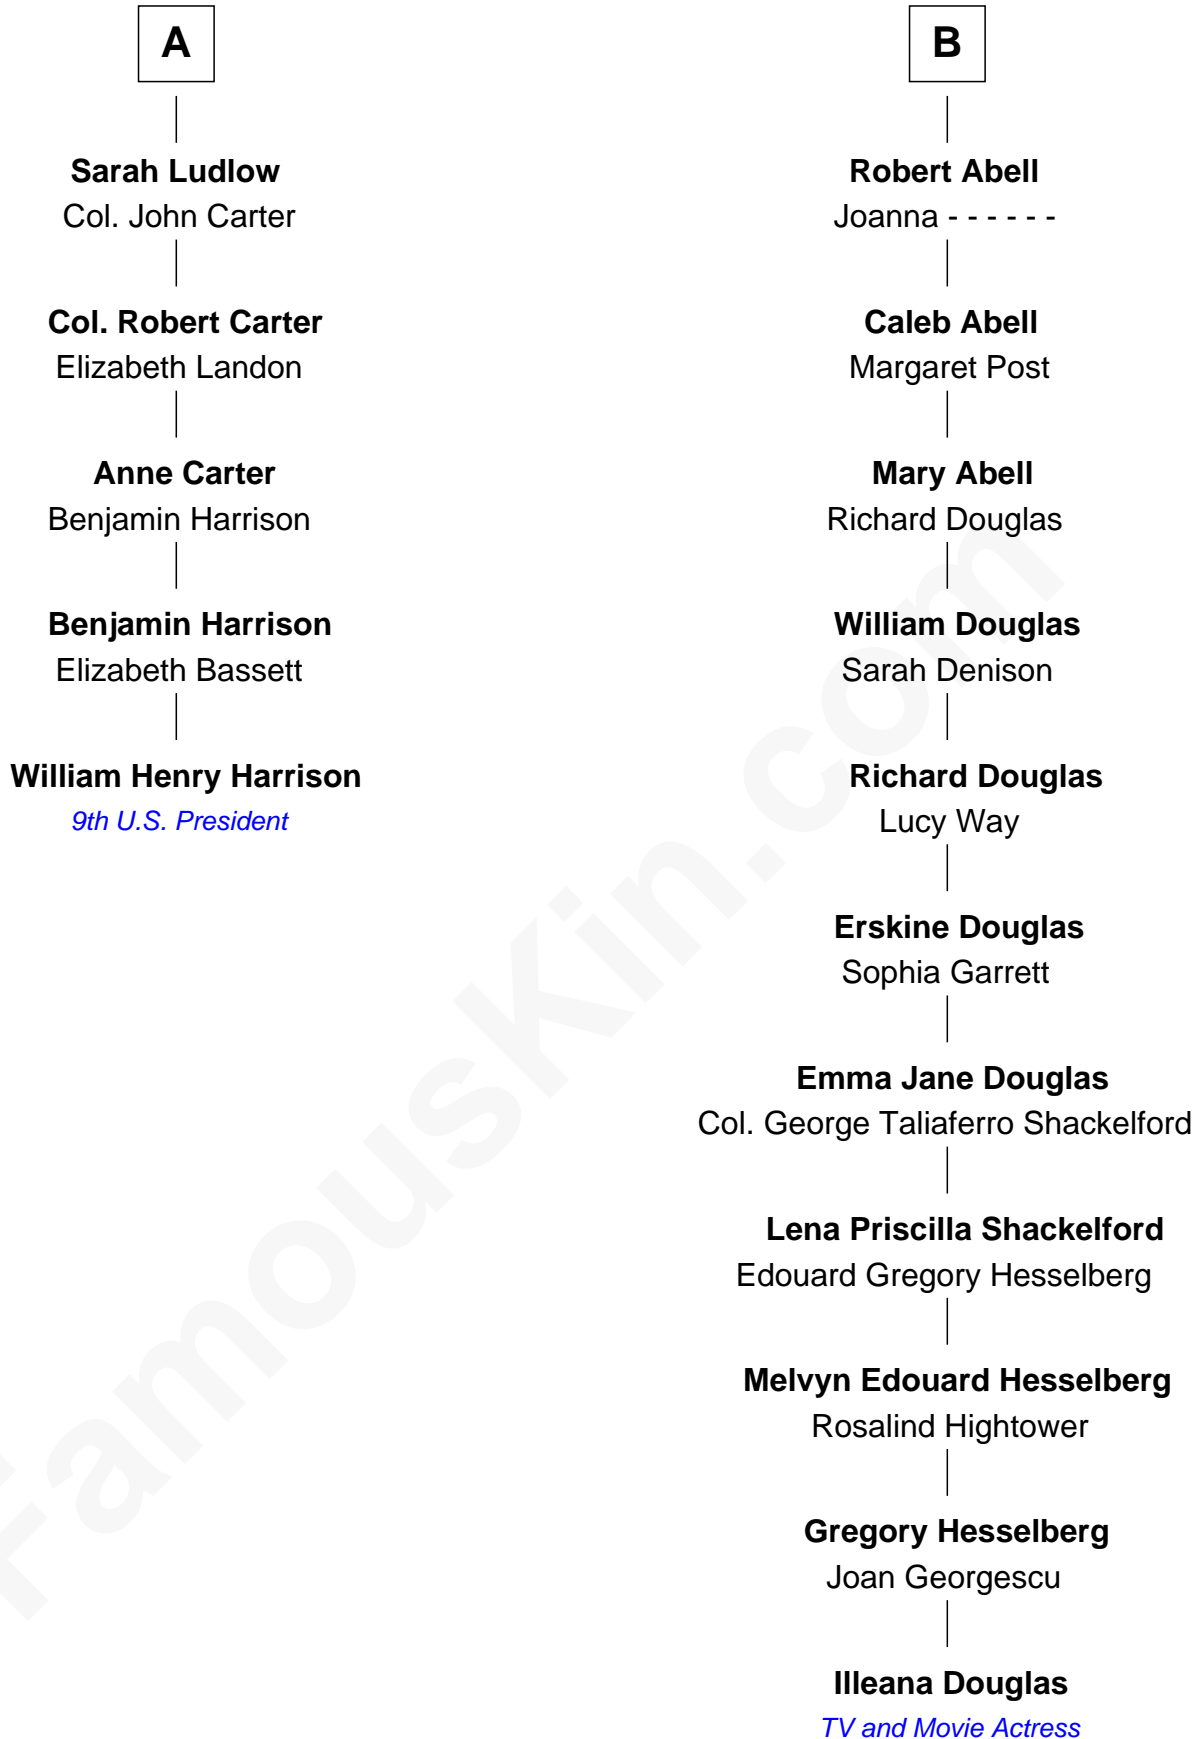

FamousKin.com
Relationship Chart of
William Henry Harrison
9th U.S. President

11th cousin 6 times removed of

Illeana Douglas
TV and Movie Actress

Sir Walter Blount
 Sancha de Ayala

Illeana Douglas photo by [Lan Bui](#) (CC BY-SA 2.0)