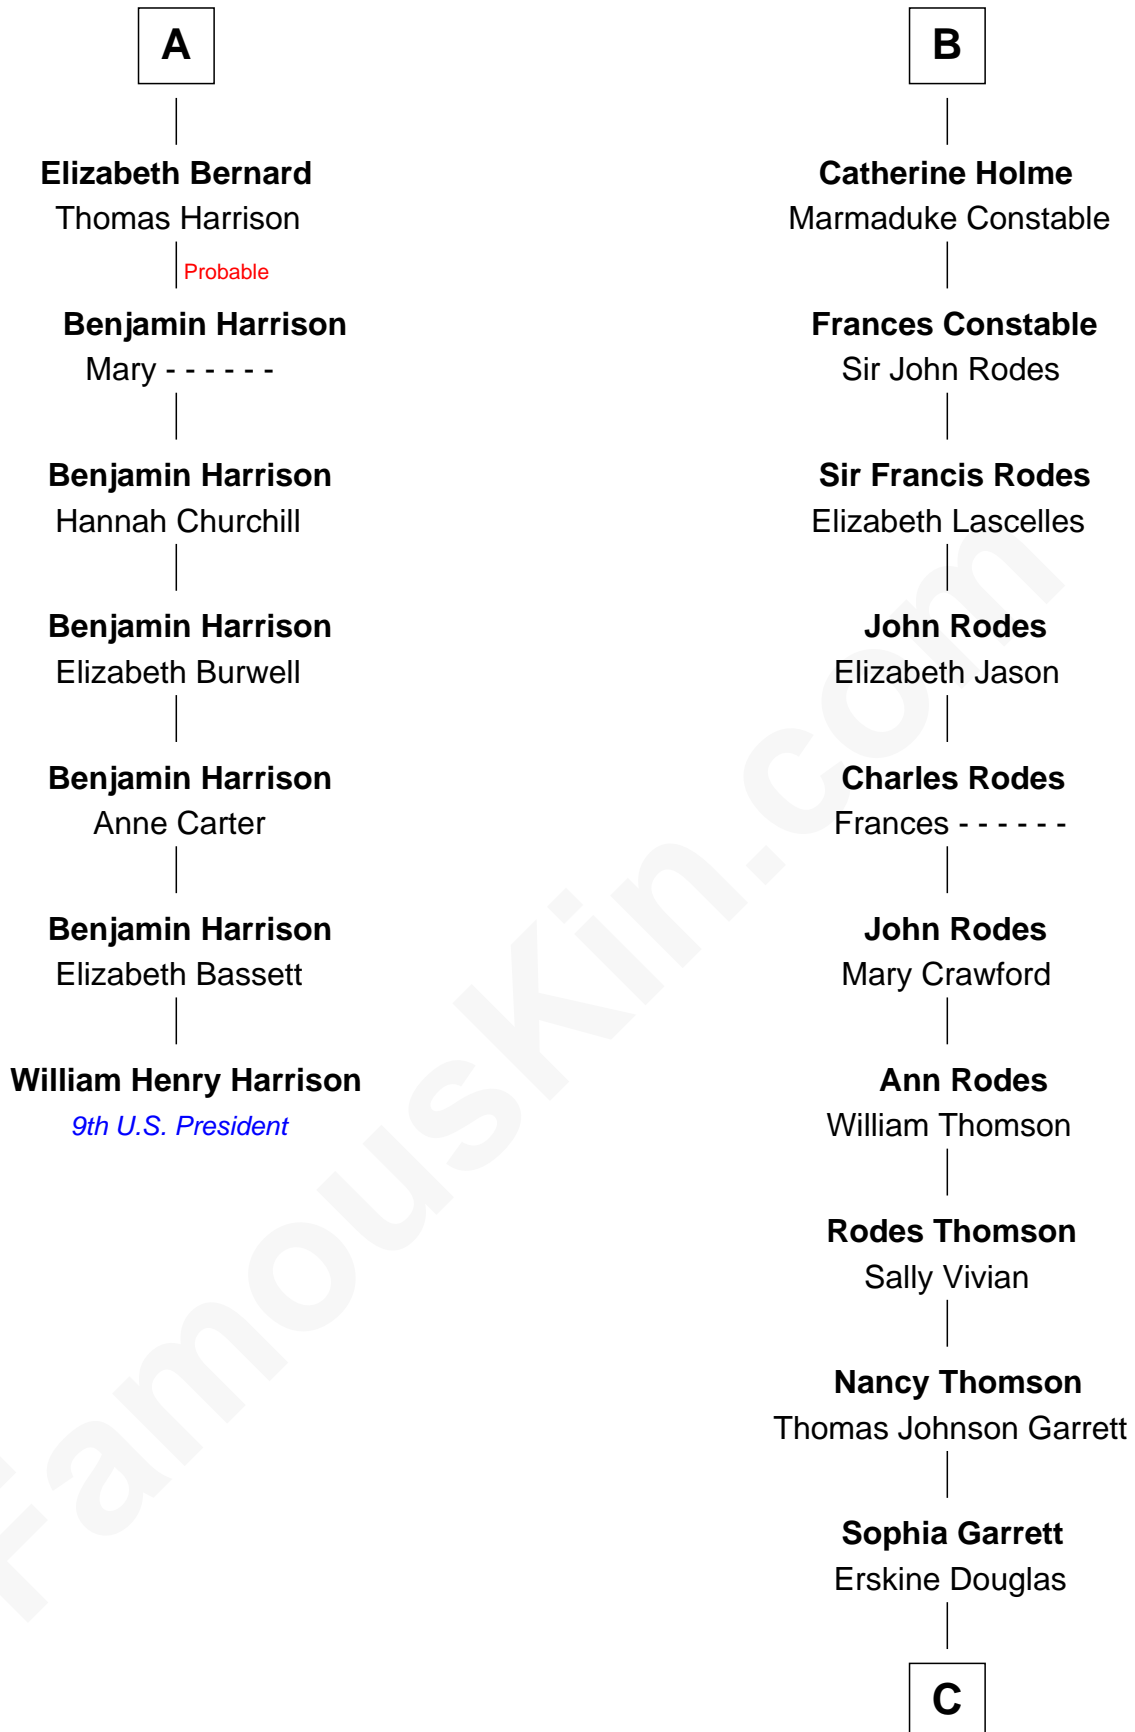

FamousKin.com
Relationship Chart of
William Henry Harrison
9th U.S. President

13th cousin 8 times removed of

Illeana Douglas
TV and Movie Actress

Sir Hugh de Stafford
 Philippa de Beauchamp

C

Emma Jane Douglas

Col. George Taliaferro Shackelford

Lena Priscilla Shackelford

Edouard Gregory Hesselberg

Melvyn Edouard Hesselberg

Rosalind Hightower

Gregory Hesselberg

Joan Georgescu

Illeana Douglas