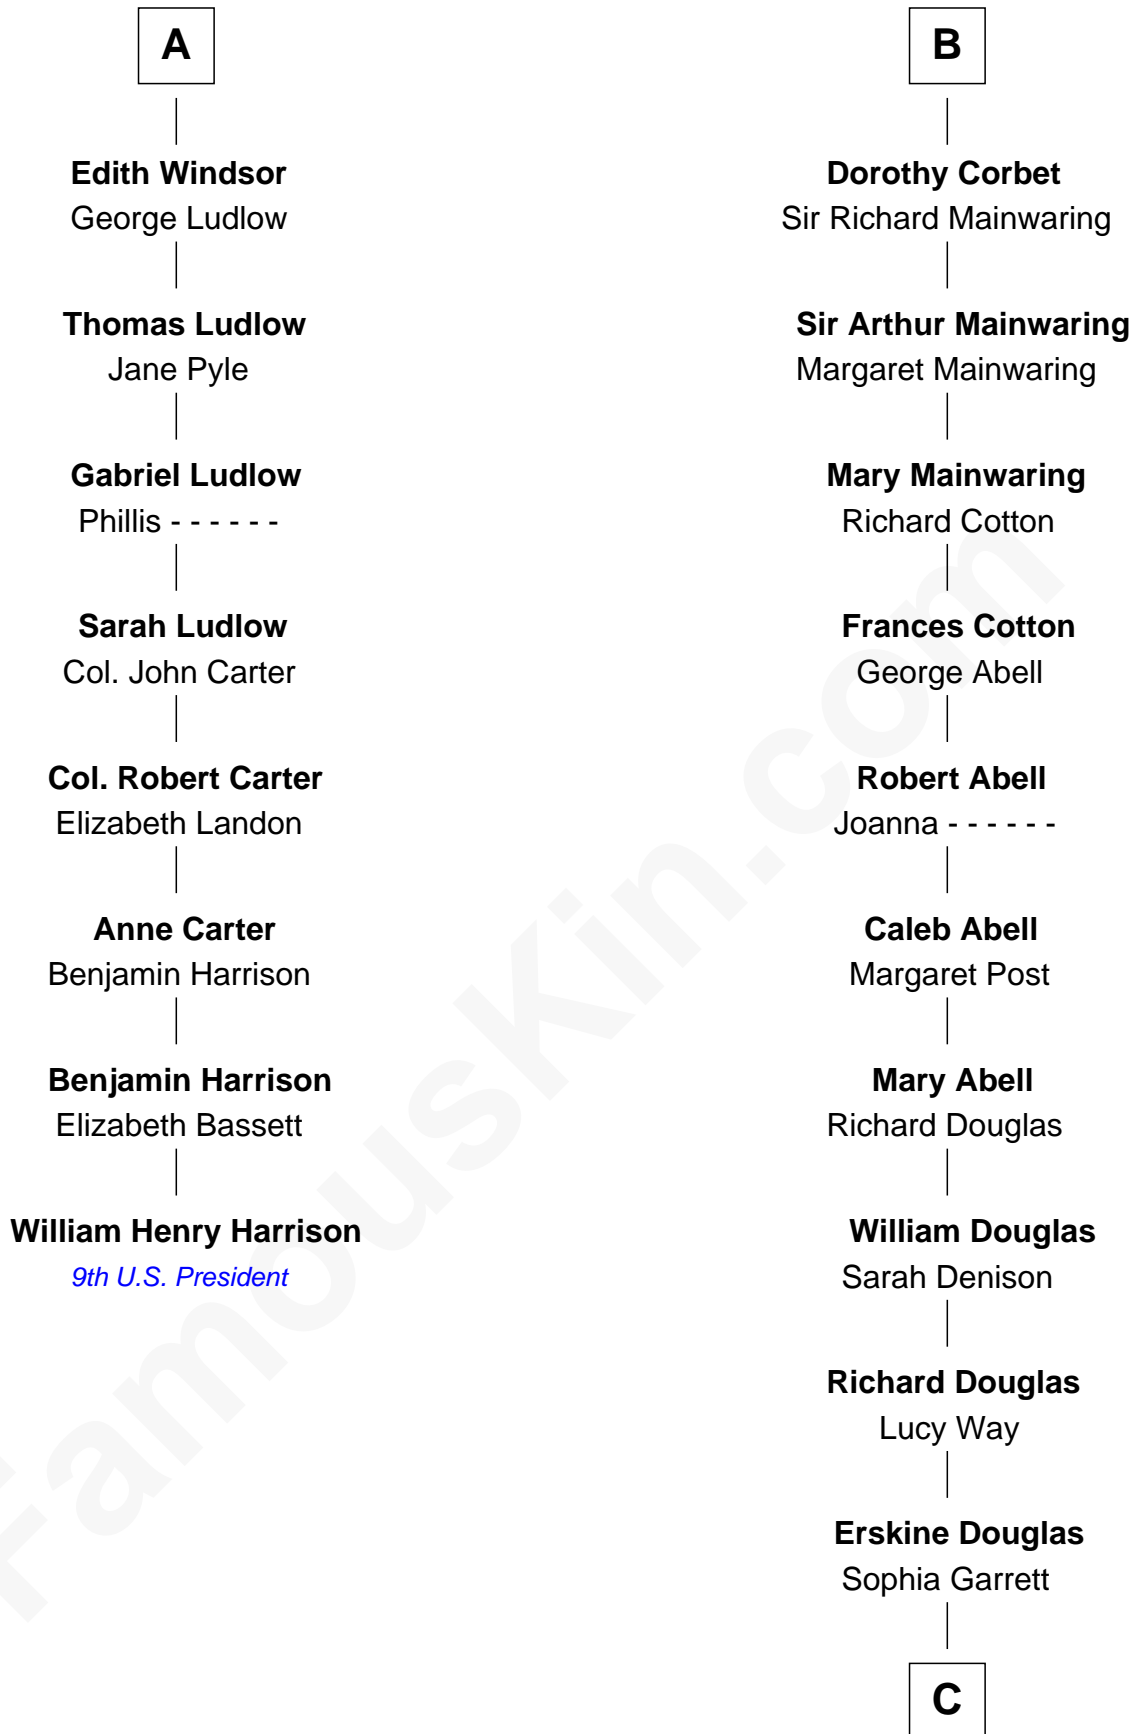

FamousKin.com

Relationship Chart of

William Henry Harrison

9th U.S. President

14th cousin 7 times removed of

Illeana Douglas
TV and Movie Actress

Humphrey de Bohun
Elizabeth Plantagenet

C

Emma Jane Douglas

Col. George Taliaferro Shackelford

Lena Priscilla Shackelford

Edouard Gregory Hesselberg

Melvyn Edouard Hesselberg

Rosalind Hightower

Gregory Hesselberg

Joan Georgescu