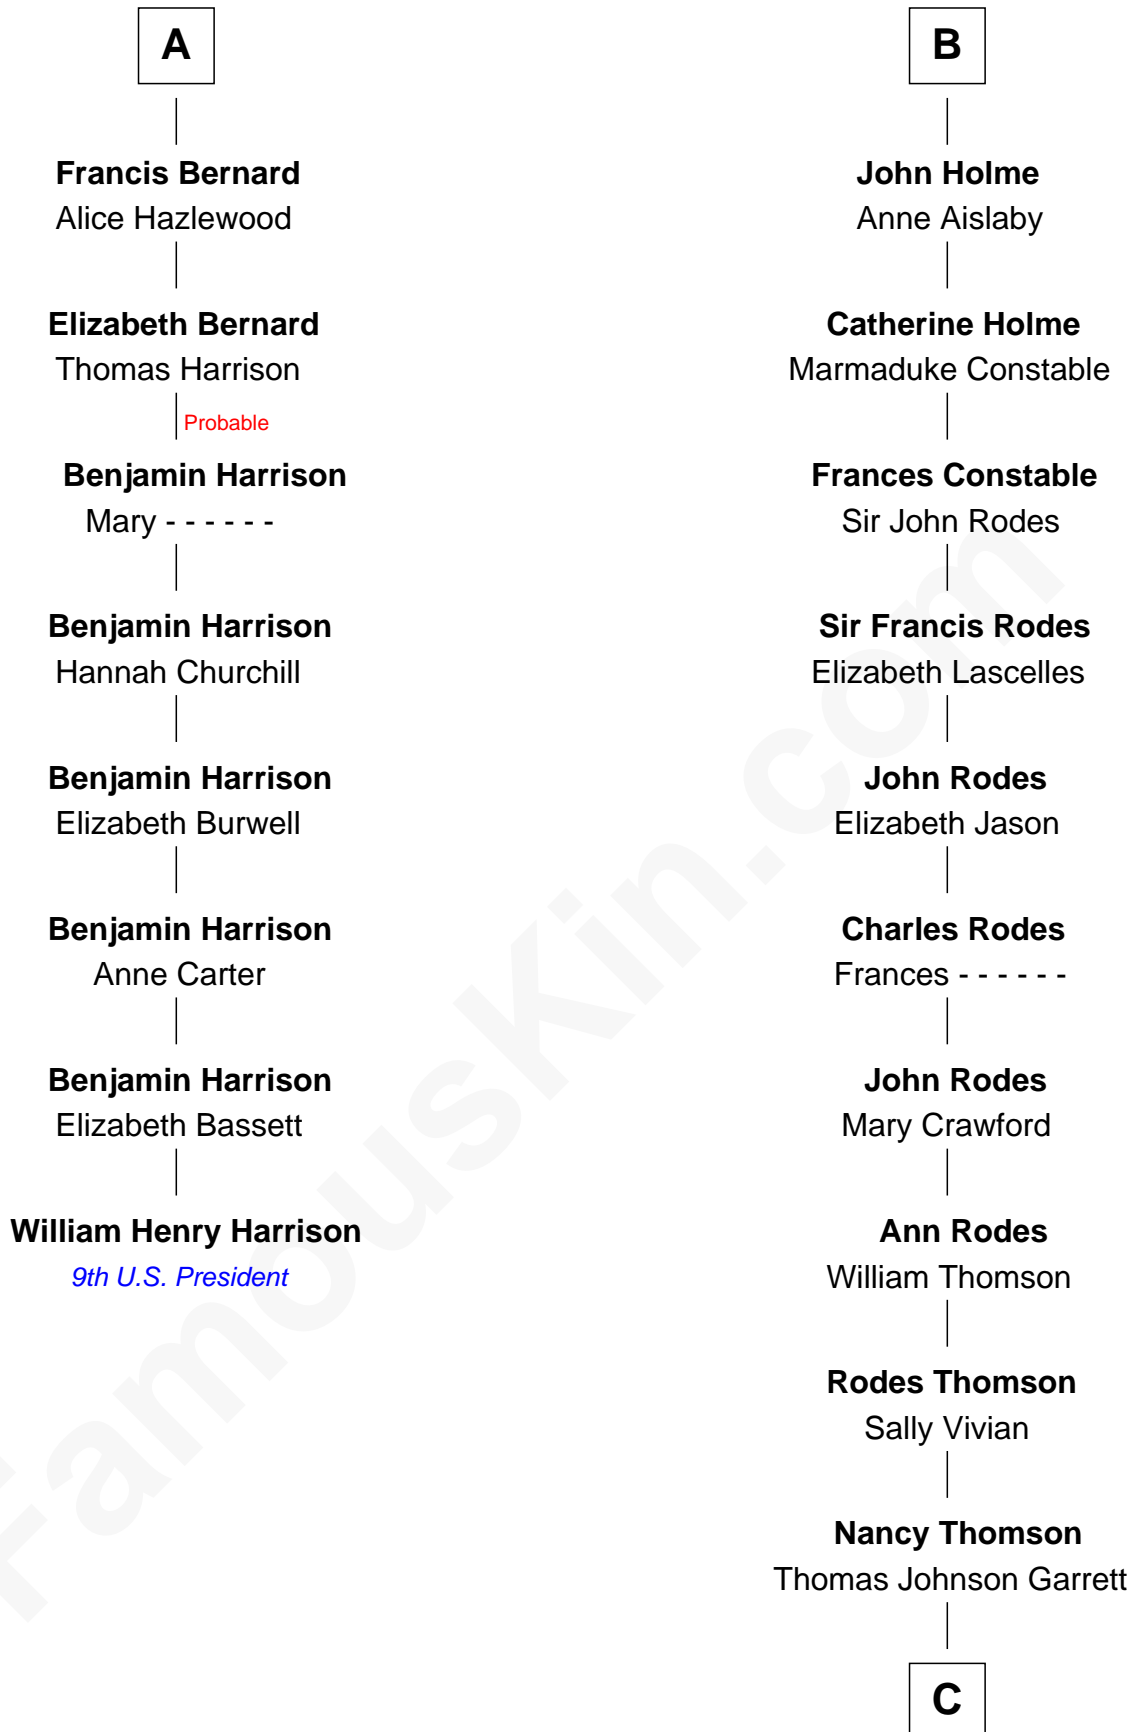

**FamousKin.com**  
**Relationship Chart of**  
**William Henry Harrison**  
*9th U.S. President*

**14th cousin 6 times removed of**  
**Melvyn Douglas**  
*Movie Actor*

**Sir Ralph de Neville**  
 Alice de Audley

**C**

**Sophia Garrett**  
Erskine Douglas

**Emma Jane Douglas**  
Col. George Taliaferro Shackelford

**Lena Priscilla Shackelford**  
Edouard Gregory Hesselberg

**Melvyn Douglas**  
*Movie Actor*

FamousKin.com