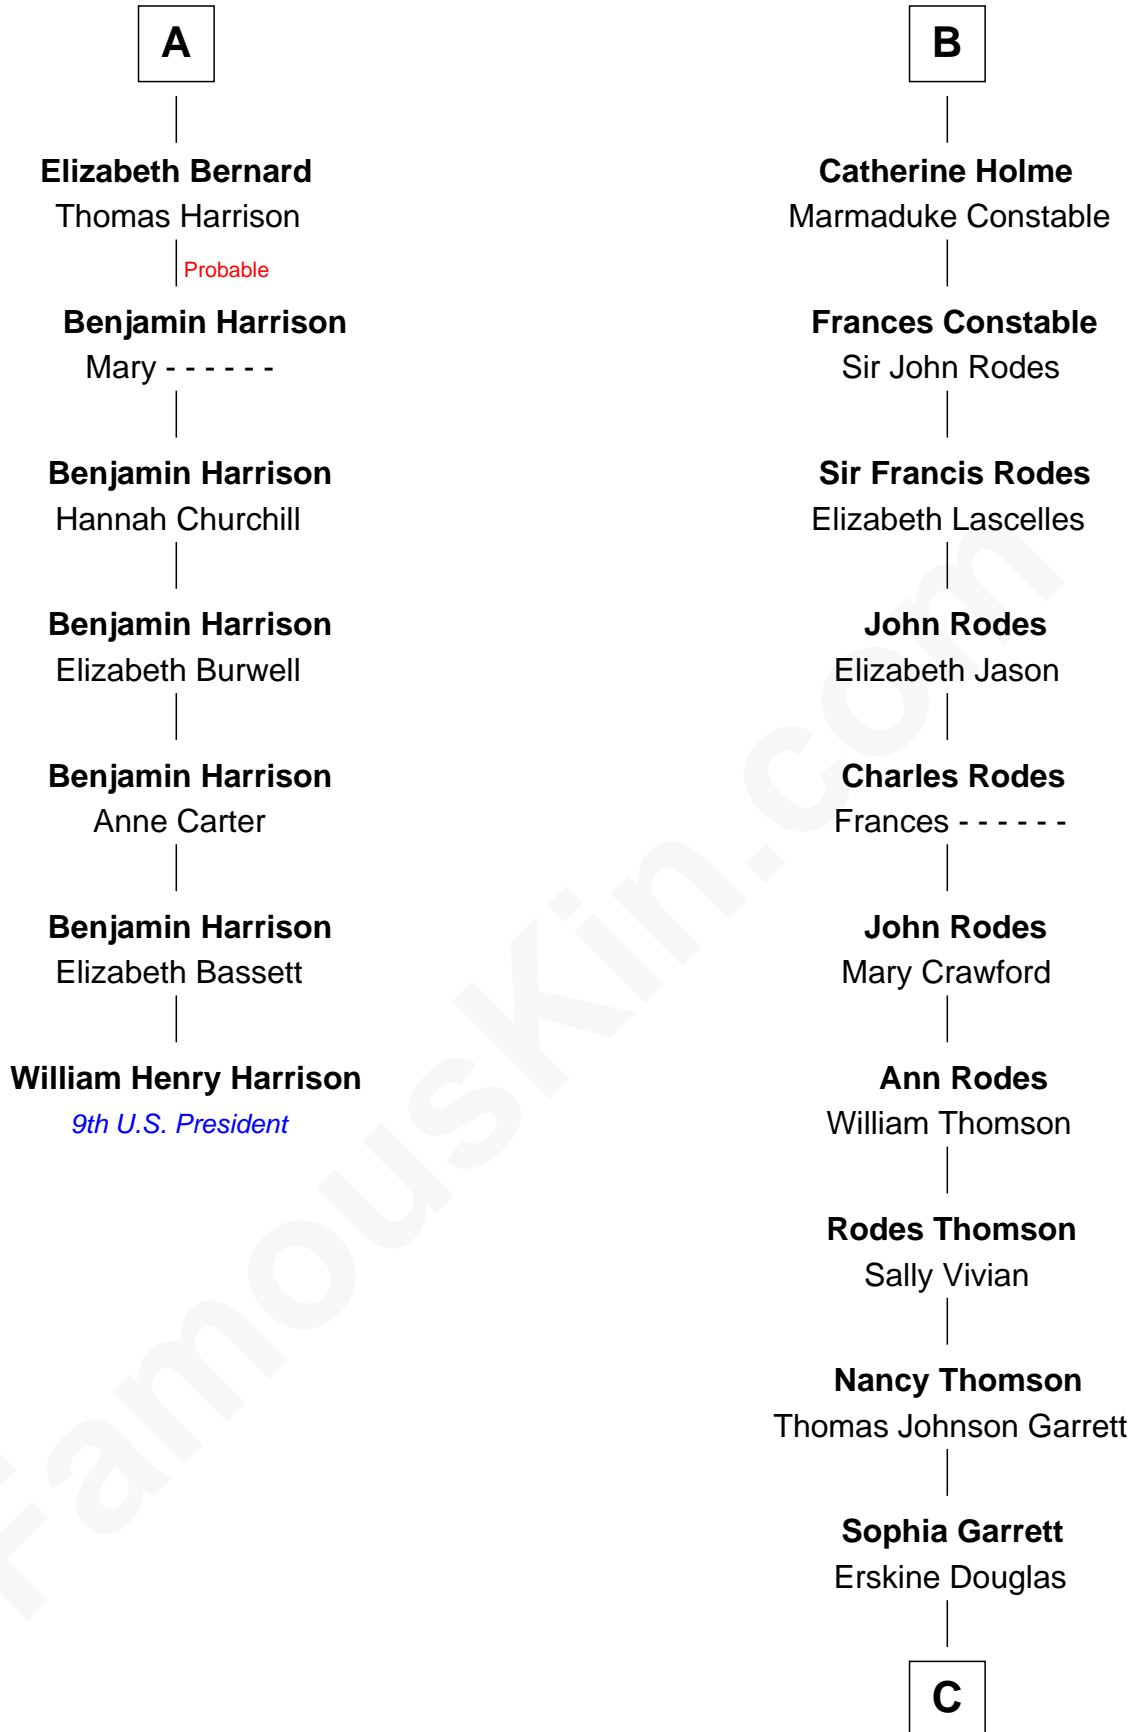

FamousKin.com
Relationship Chart of
William Henry Harrison
9th U.S. President

13th cousin 6 times removed of
Melvyn Douglas
Movie Actor

Sir Hugh de Stafford
 Philippa de Beauchamp

C

Emma Jane Douglas

Col. George Taliaferro Shackelford

Lena Priscilla Shackelford

Edouard Gregory Hesselberg

Melvyn Douglas

Movie Actor

FamousKin.com