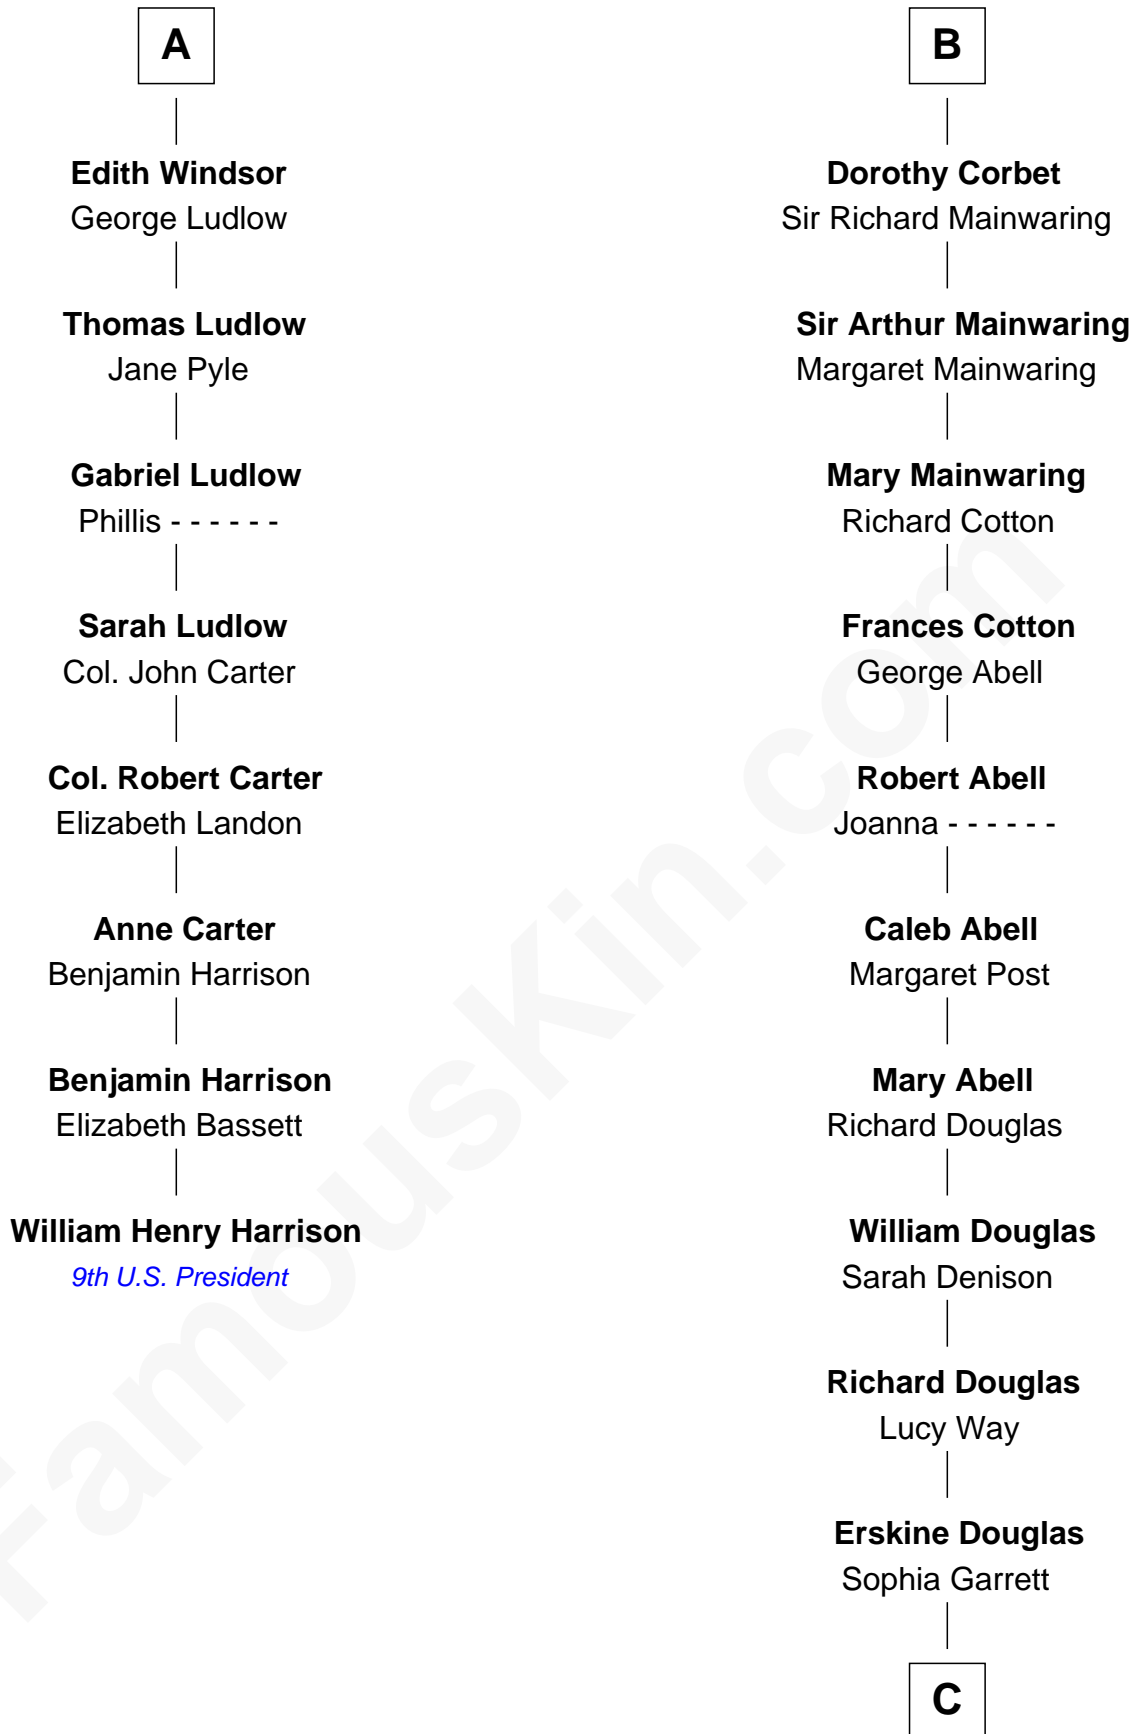

FamousKin.com
Relationship Chart of
William Henry Harrison
9th U.S. President

14th cousin 5 times removed of
Melvyn Douglas
Movie Actor

Humphrey de Bohun
 Elizabeth Plantagenet

C

Emma Jane Douglas

Col. George Taliaferro Shackelford

Lena Priscilla Shackelford

Edouard Gregory Hesselberg

Melvyn Douglas

Movie Actor

FamousKin.com