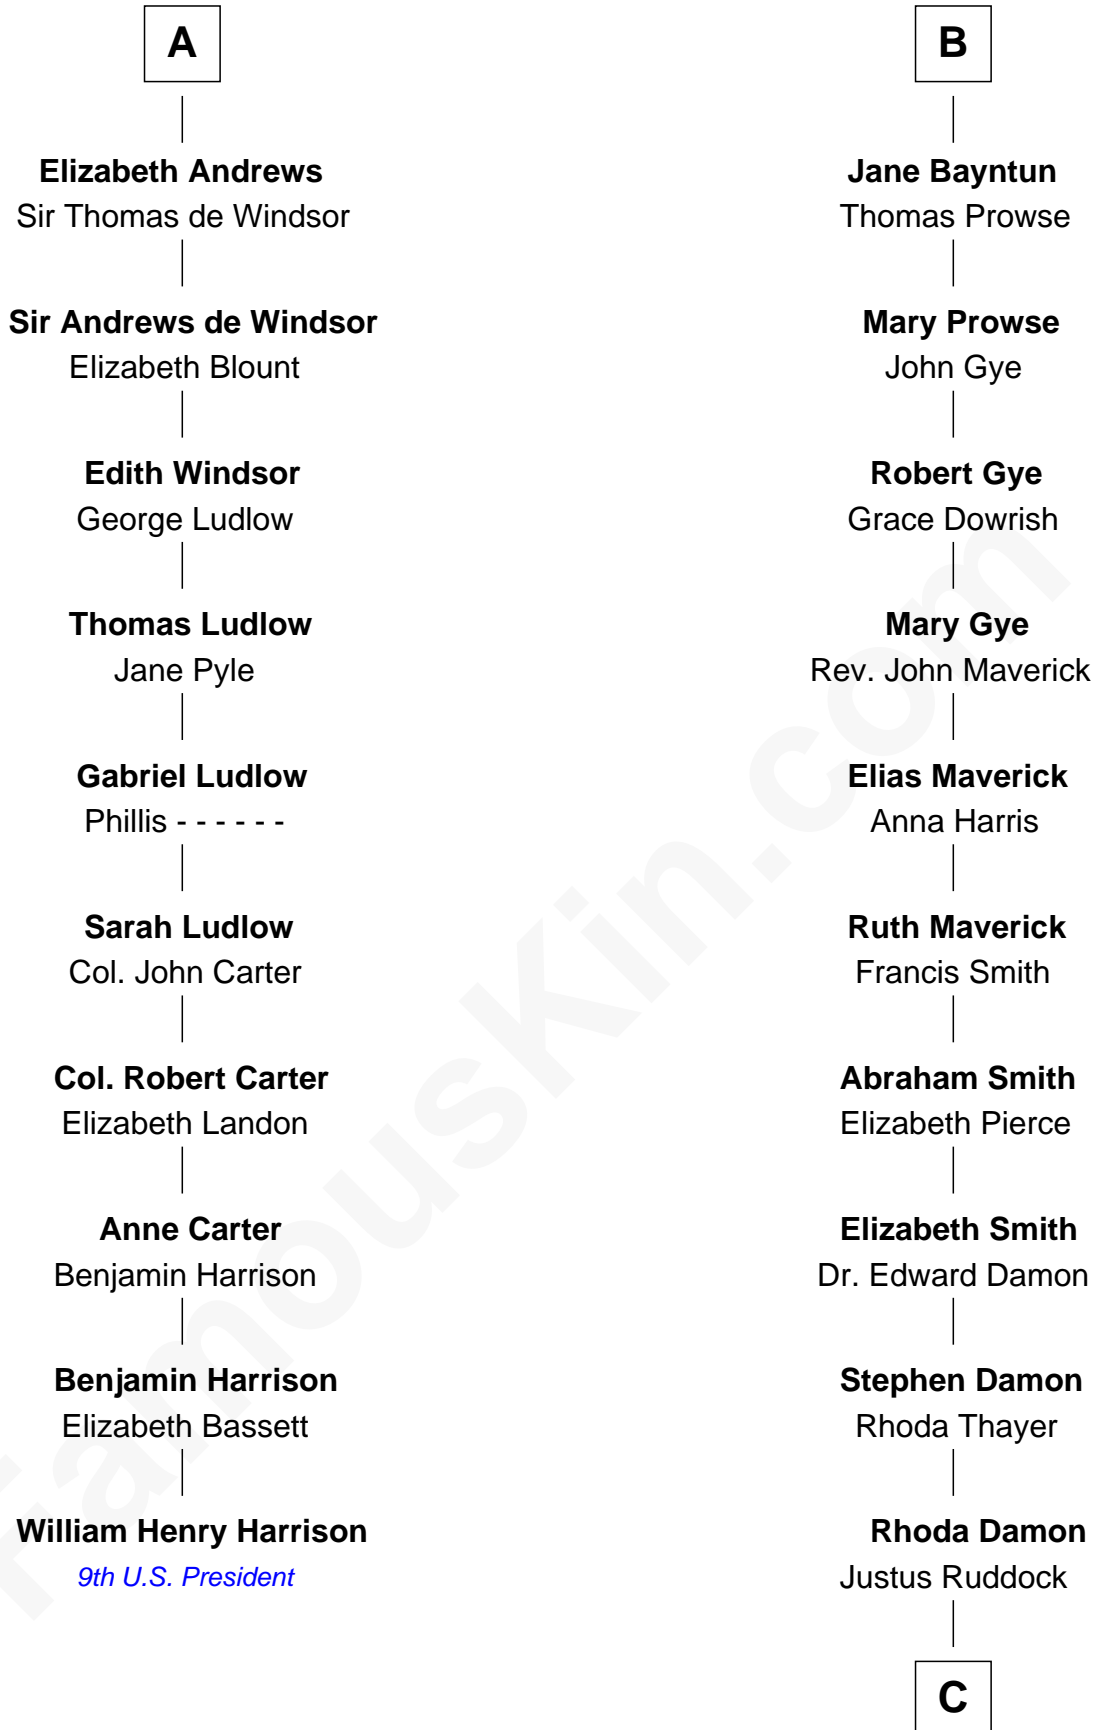

**FamousKin.com**  
**Relationship Chart of**  
**William Henry Harrison**  
*9th U.S. President*

**16th cousin 5 times removed of**  
**Sarah Palin**  
*9th Governor of Alaska*

**C**

**Thomas S. Ruddock**

Maria Nancy Newell

**May Belle Ruddock**

Henry Charles Brandt

**Nellie Marie Brandt**

Charles Francis Heath

**Charles Richard Heath**

Sarah Sheeran

**Sarah Palin**