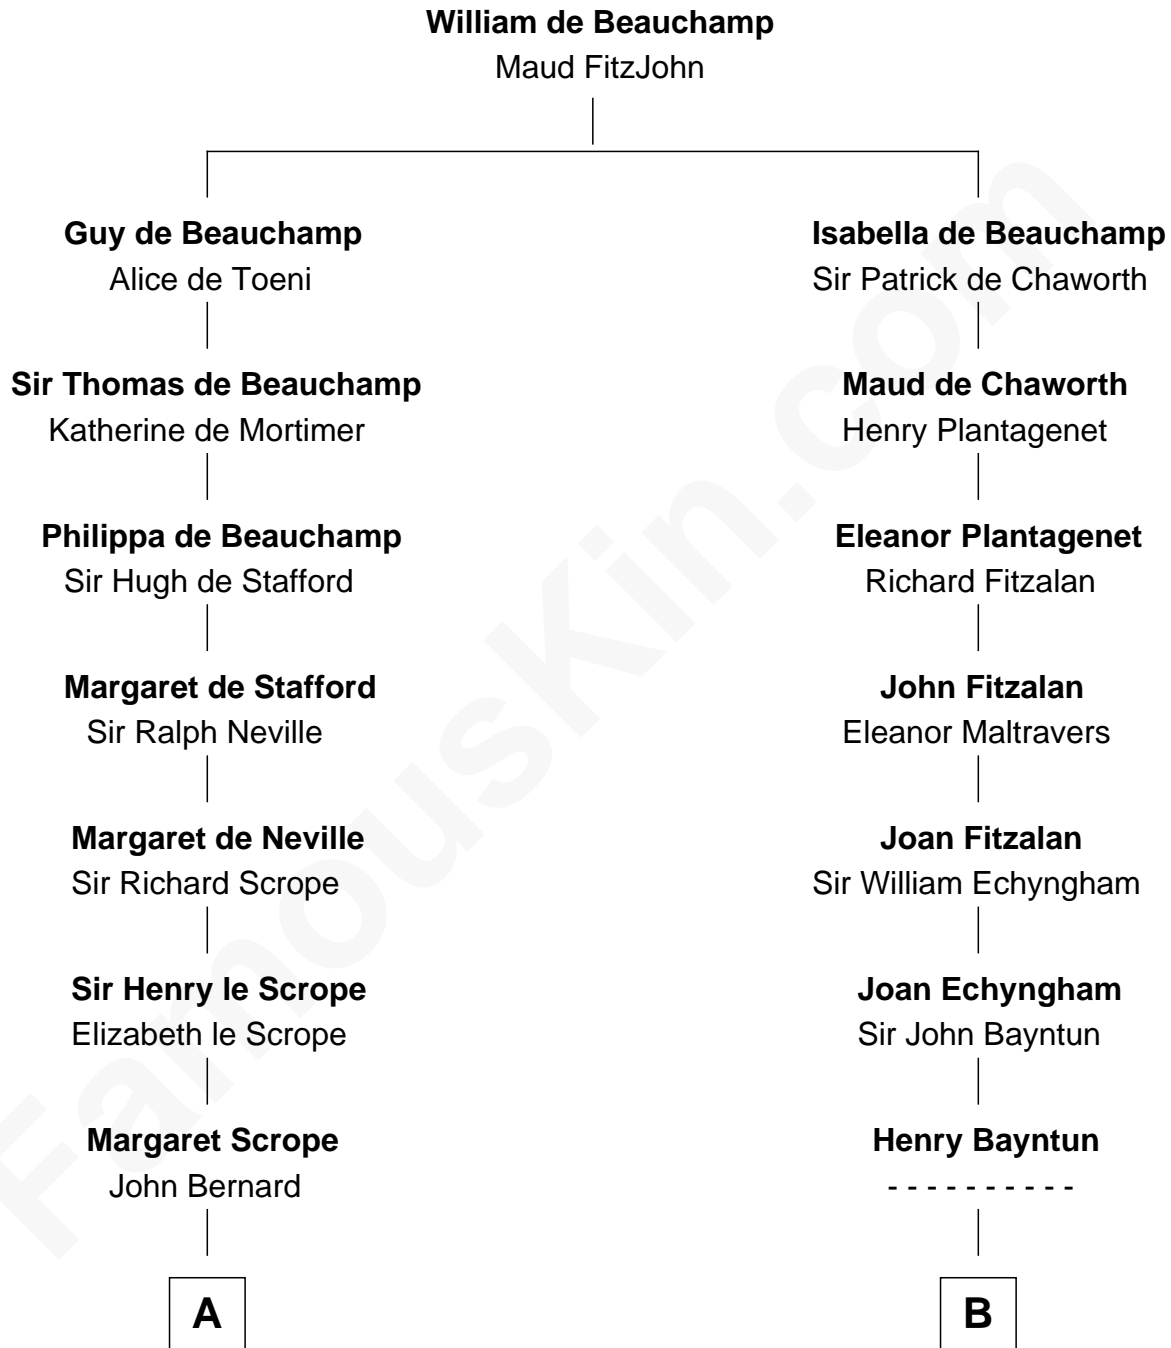

**FamousKin.com**  
**Relationship Chart of**  
**William Henry Harrison**  
*9th U.S. President*

**16th cousin 5 times removed of**  
**Sarah Palin**  
*9th Governor of Alaska*

**C**

**Thomas S. Ruddock**

Maria Nancy Newell

**May Belle Ruddock**

Henry Charles Brandt

**Nellie Marie Brandt**

Charles Francis Heath

**Charles Richard Heath**

Sarah Sheeran

**Sarah Palin**

*9th Governor of Alaska*

FamousKin.com