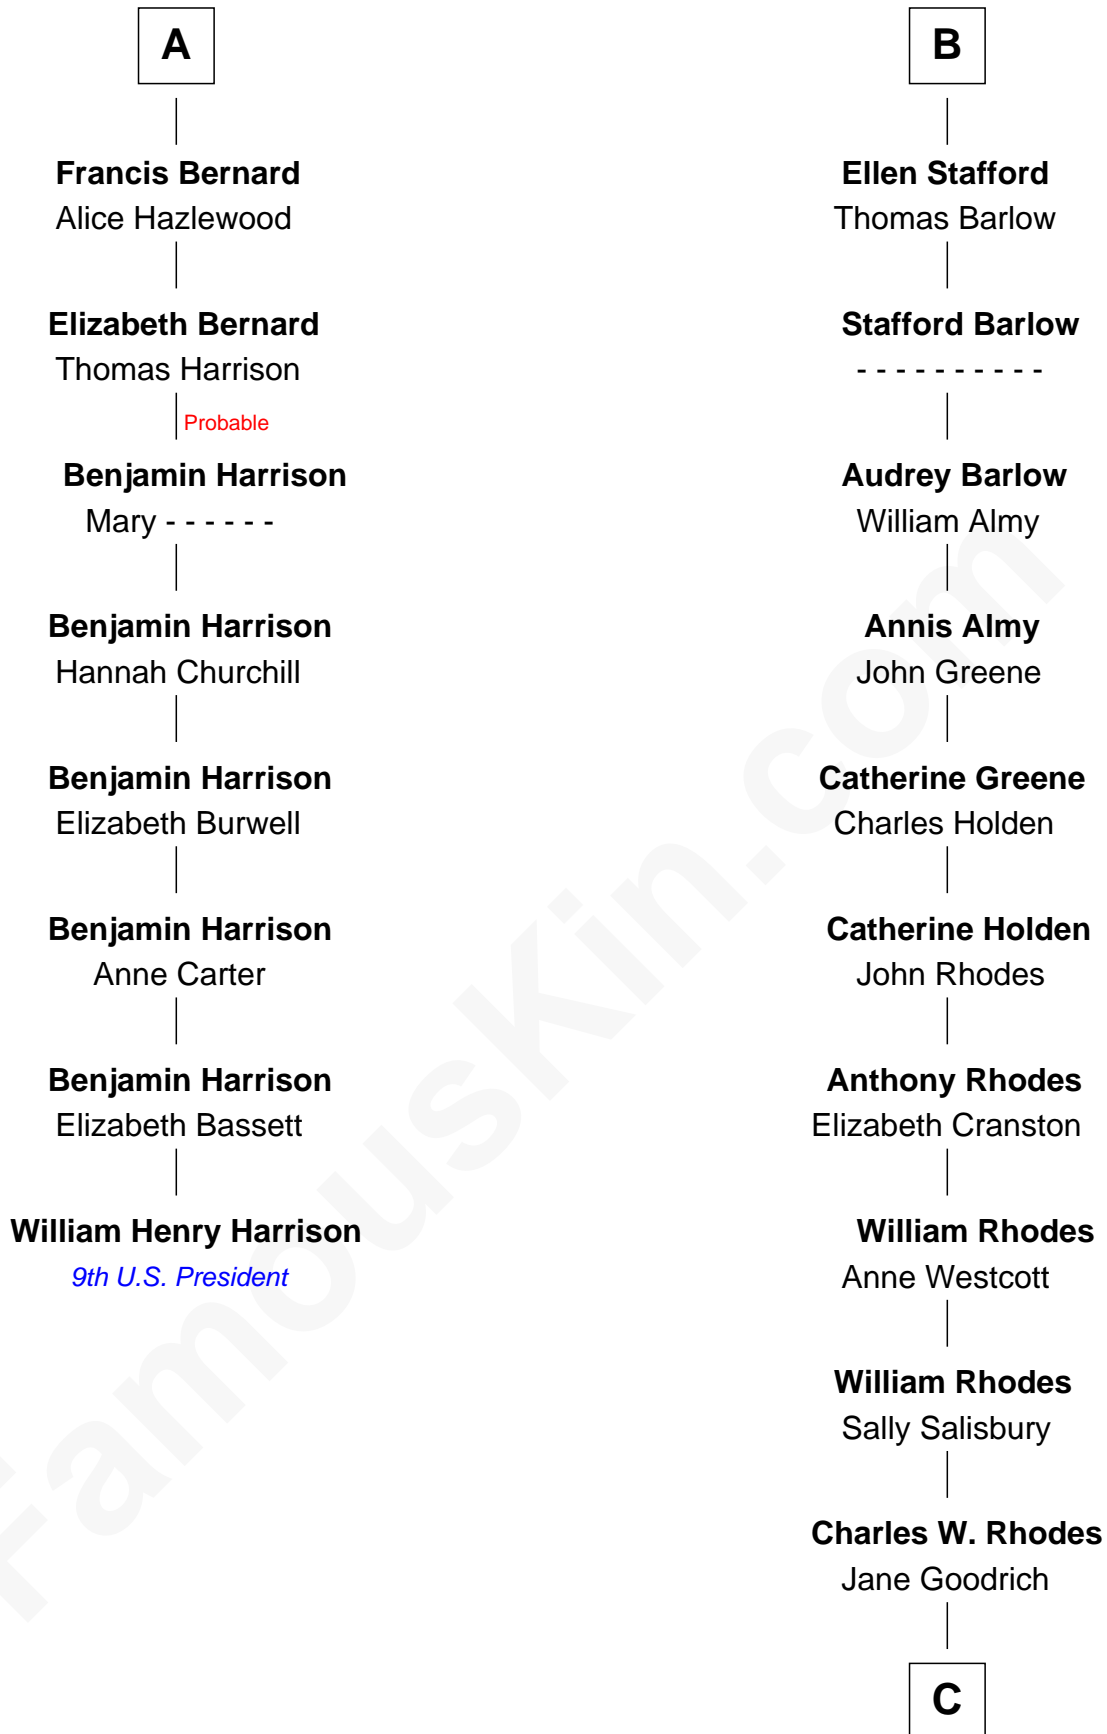

**FamousKin.com**  
**Relationship Chart of**  
**William Henry Harrison**  
*9th U.S. President*

**14th cousin 7 times removed of**  
**Sarah Palin**  
*9th Governor of Alaska*

**C**

Alma Miranda Rhodes

James W. Heath

Charles R. Heath

Alice Adeline Oriel

Charles Francis Heath

Nellie Marie Brandt

Charles Richard Heath

Sarah Sheeran

**Sarah Palin**

*9th Governor of Alaska*

FamousKin.com