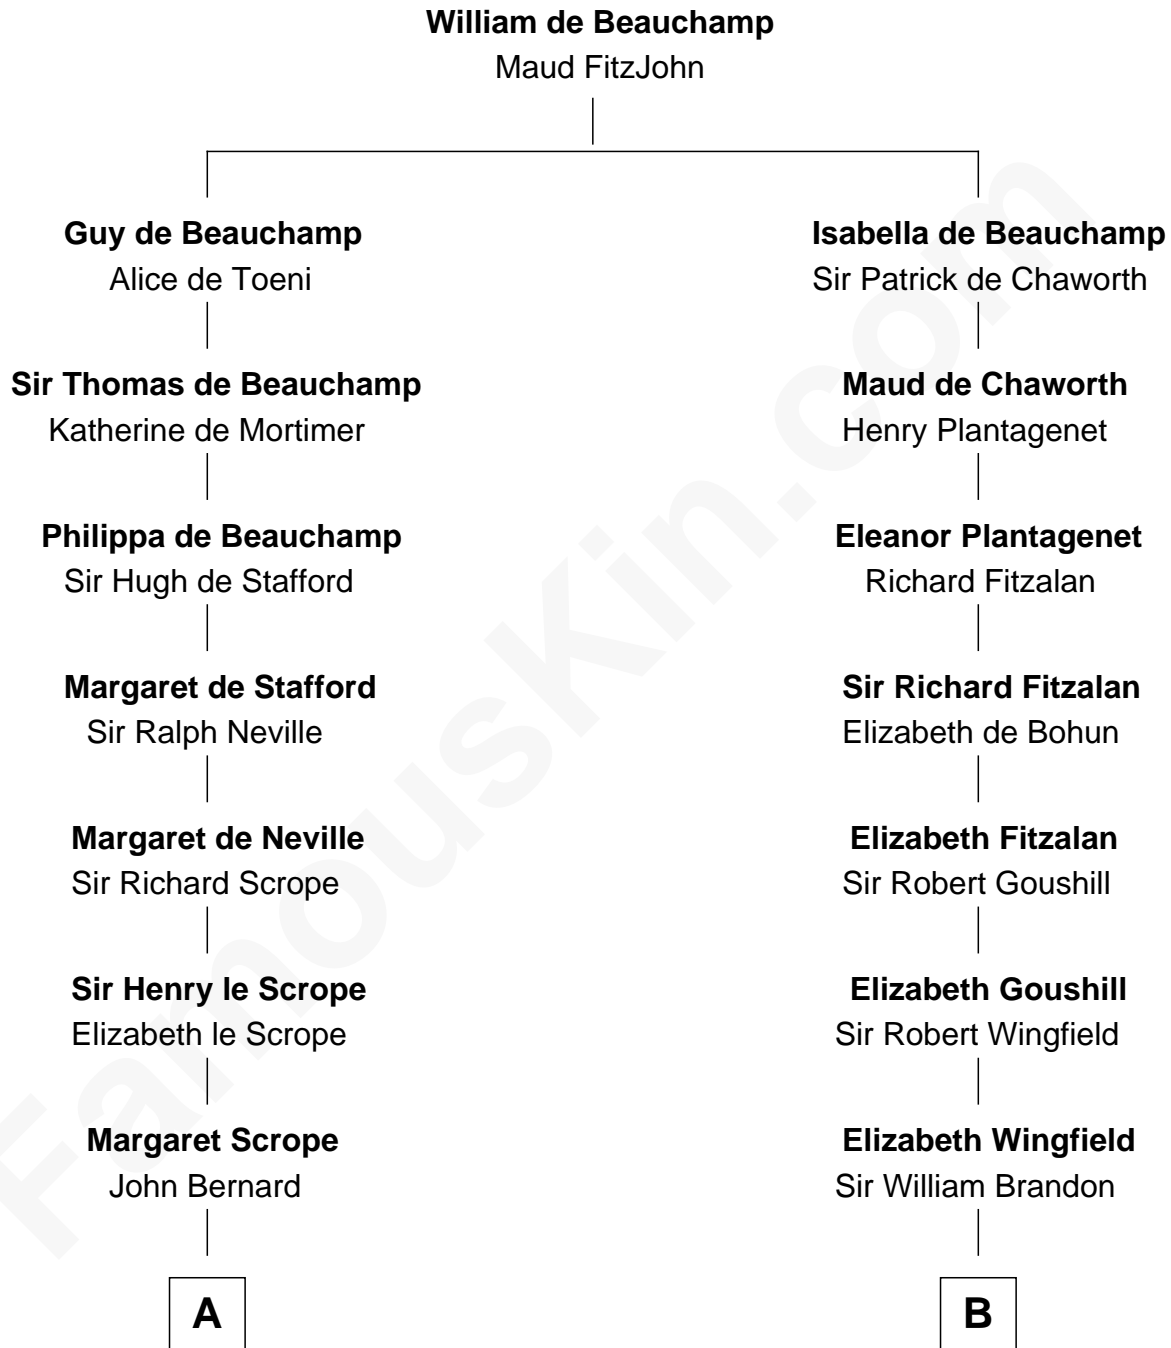

FamousKin.com
Relationship Chart of
William Henry Harrison
9th U.S. President

16th cousin 2 times removed of
Shubael D. Childs
Founder of S.D. Childs & Company

C

Beulah Fay
Josiah Childs

Shubael D. Childs
Founder of S.D. Childs & Company

FamousKin.com