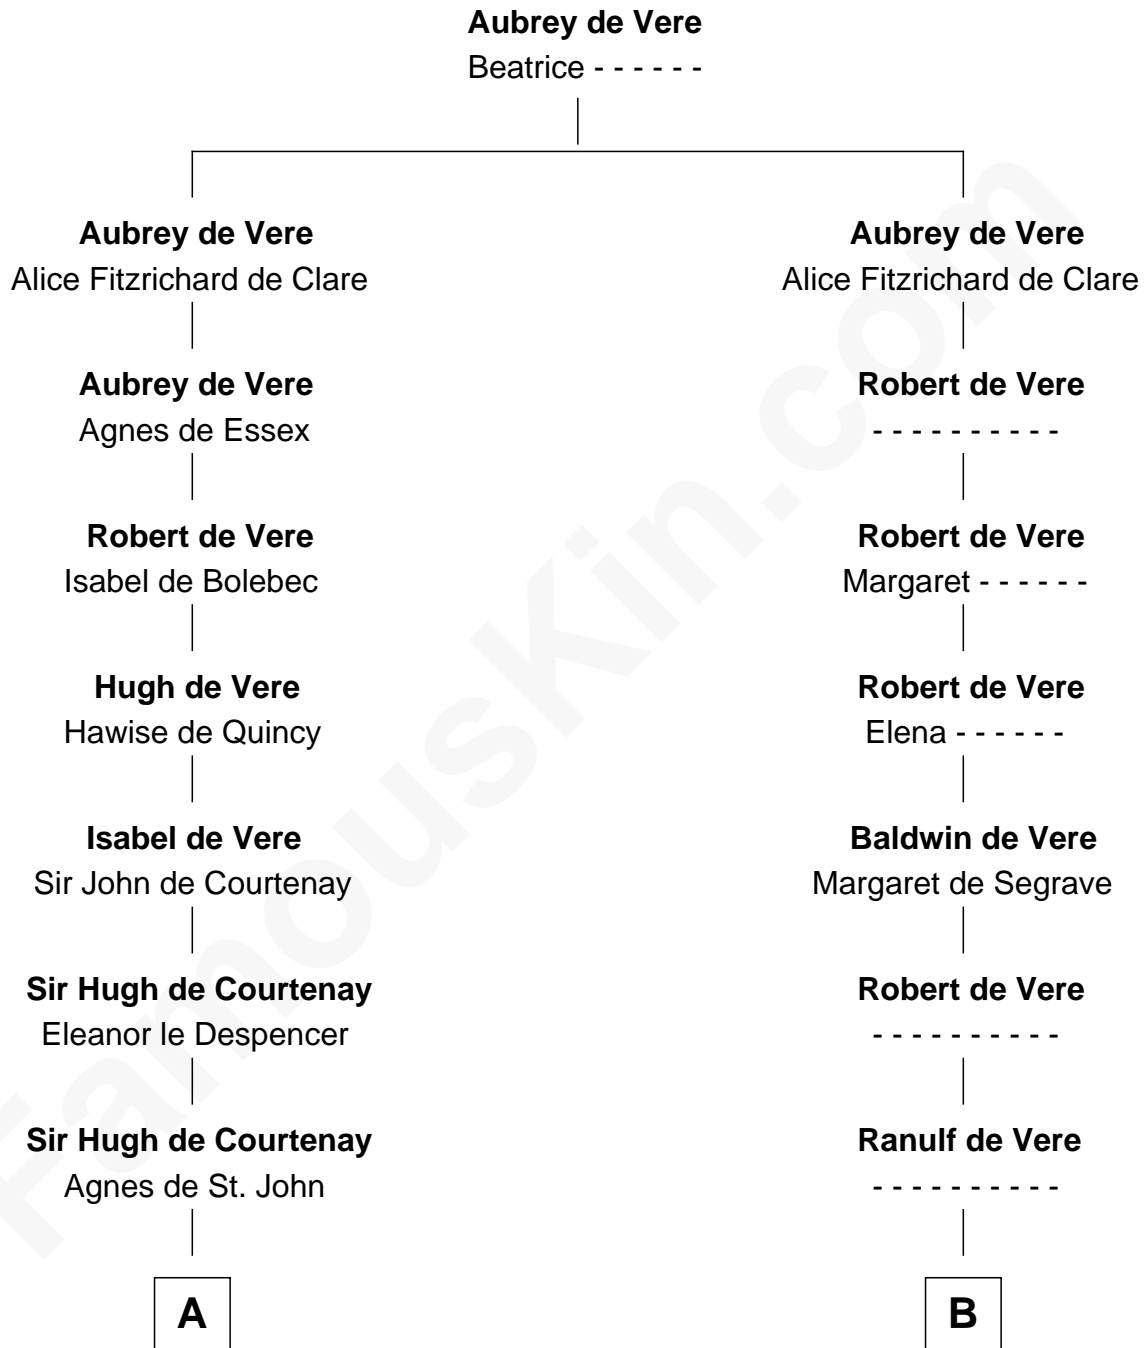

**FamousKin.com**  
**Relationship Chart of**  
**William Henry Harrison**  
*9th U.S. President*

20th cousin 1 time removed of

**Thomas Jefferson**

*3rd U.S. President and Signer of the Declaration of Independence*

**C**

**Sarah Ludlow**  
Col. John Carter

**Col. Robert Carter**  
Elizabeth Landon

**Anne Carter**  
Benjamin Harrison

**Benjamin Harrison**  
Elizabeth Bassett

**William Henry Harrison**  
*9th U.S. President*

**D**

**Mary Isham**  
Col. William Randolph

**Isham Randolph**  
Jane Rogers

**Jane Randolph**  
Peter Jefferson

**Thomas Jefferson**  
*3rd U.S. President*

FamousKin.com