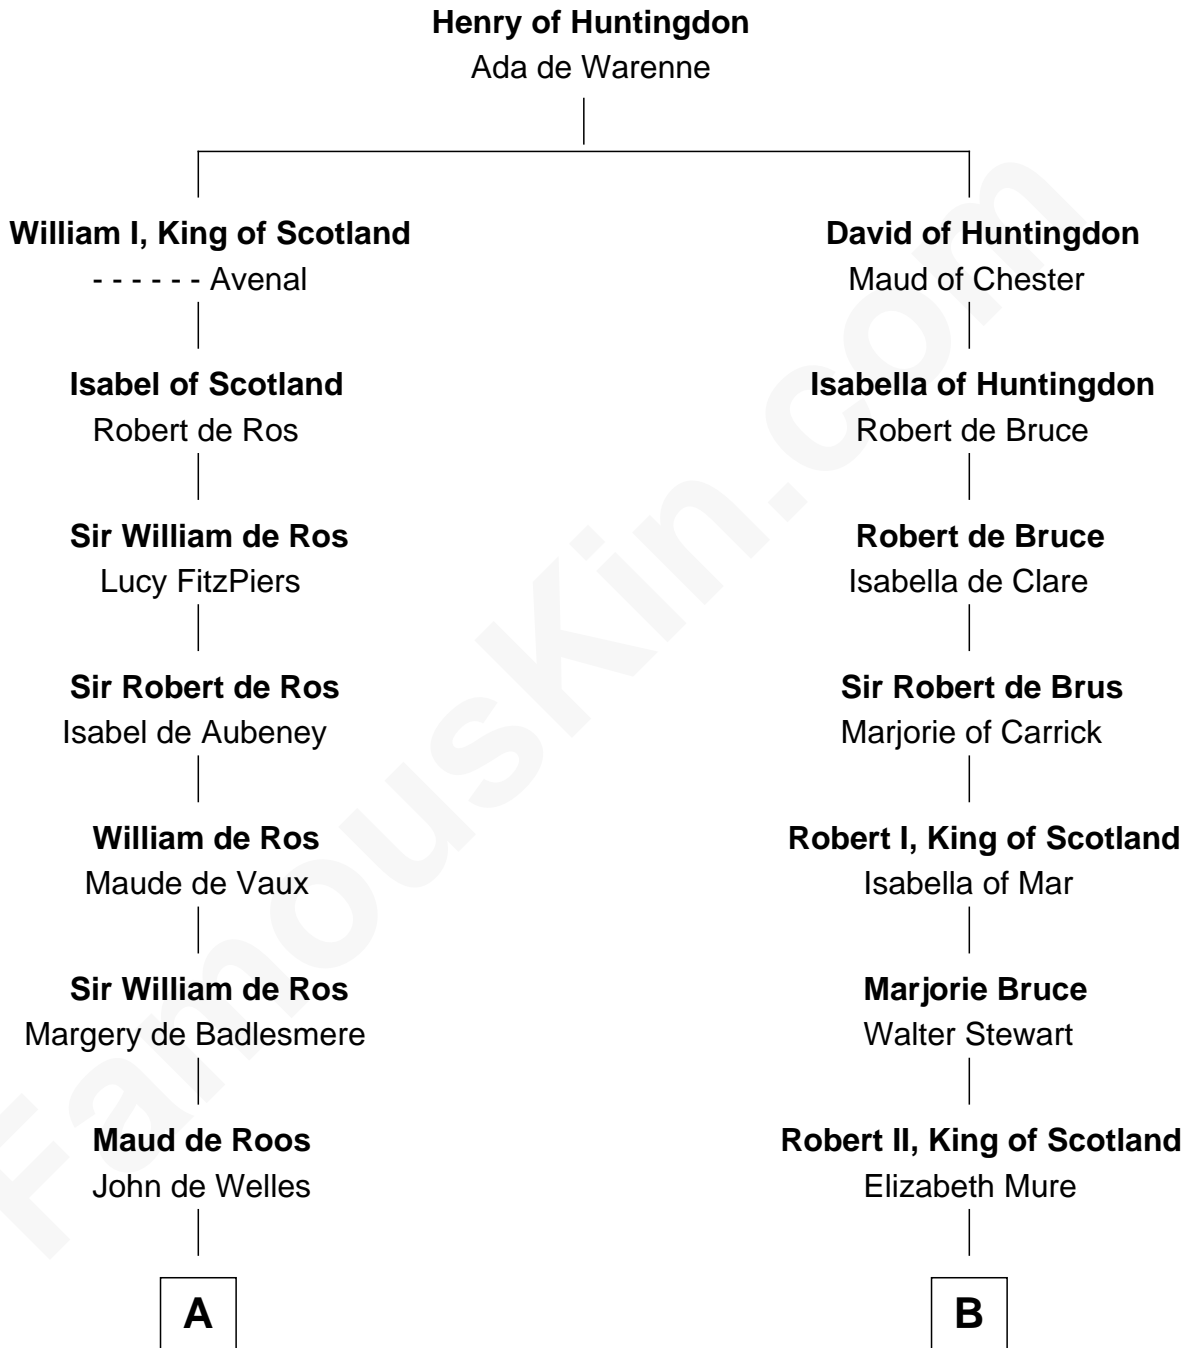

FamousKin.com
Relationship Chart of
William Henry Harrison
9th U.S. President

20th cousin 1 time removed of
Alexander Hamilton
1st U.S. Secretary of the Treasury

C

Benjamin Harrison

Elizabeth Burwell

Benjamin Harrison

Anne Carter

Benjamin Harrison

Elizabeth Bassett

William Henry Harrison

9th U.S. President

D

Alexander Cunningham

Janet Cunningham