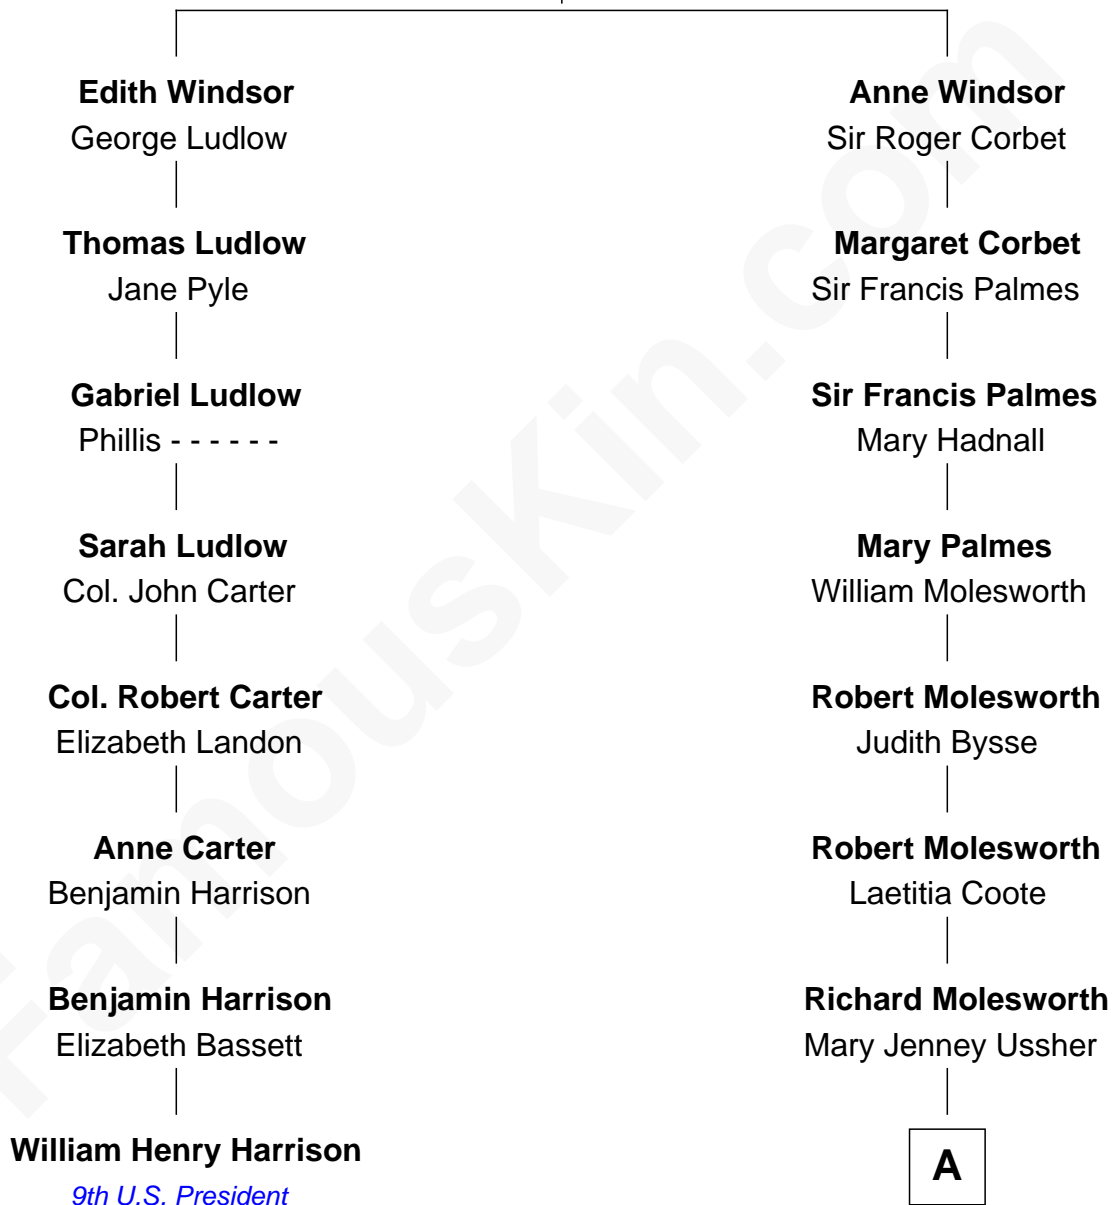

FamousKin.com
Relationship Chart of
William Henry Harrison
9th U.S. President

7th cousin 7 times removed of
Princess Diana
Princess of Wales

Sir Andrews de Windsor
 Elizabeth Blount

A

Louisa Molesworth

William Brabazon Ponsonby

Mary Elizabeth Ponsonby

Charles Grey

Elizabeth Grey

John Crocker Bulteel

Louisa Emily Charlotte Bulteel

Edward Charles Baring

Margaret Baring

Charles Robert Spencer