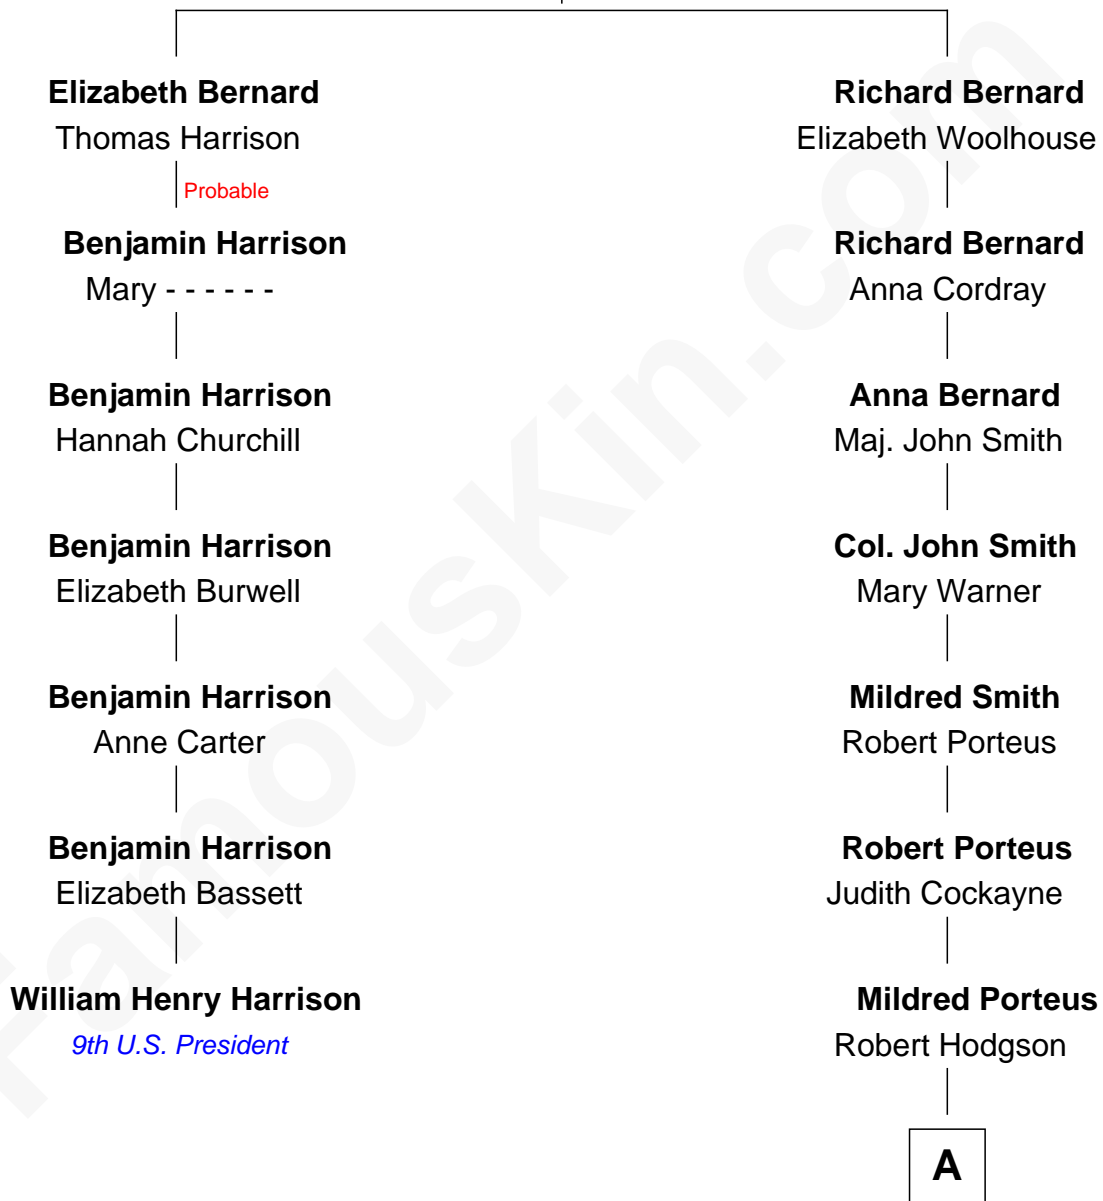

FamousKin.com

Relationship Chart of

William Henry Harrison

9th U.S. President

6th cousin 8 times removed of

Prince William

Prince of Wales

Francis Bernard
Alice Hazlewood

A

Very Rev. Robert Hodgson

Mary Tucker

Henrietta Mildred Hodgson

Oswald Smith

Frances Dora Smith

Claude Bowes-Lyon

Claude George Bowes-Lyon