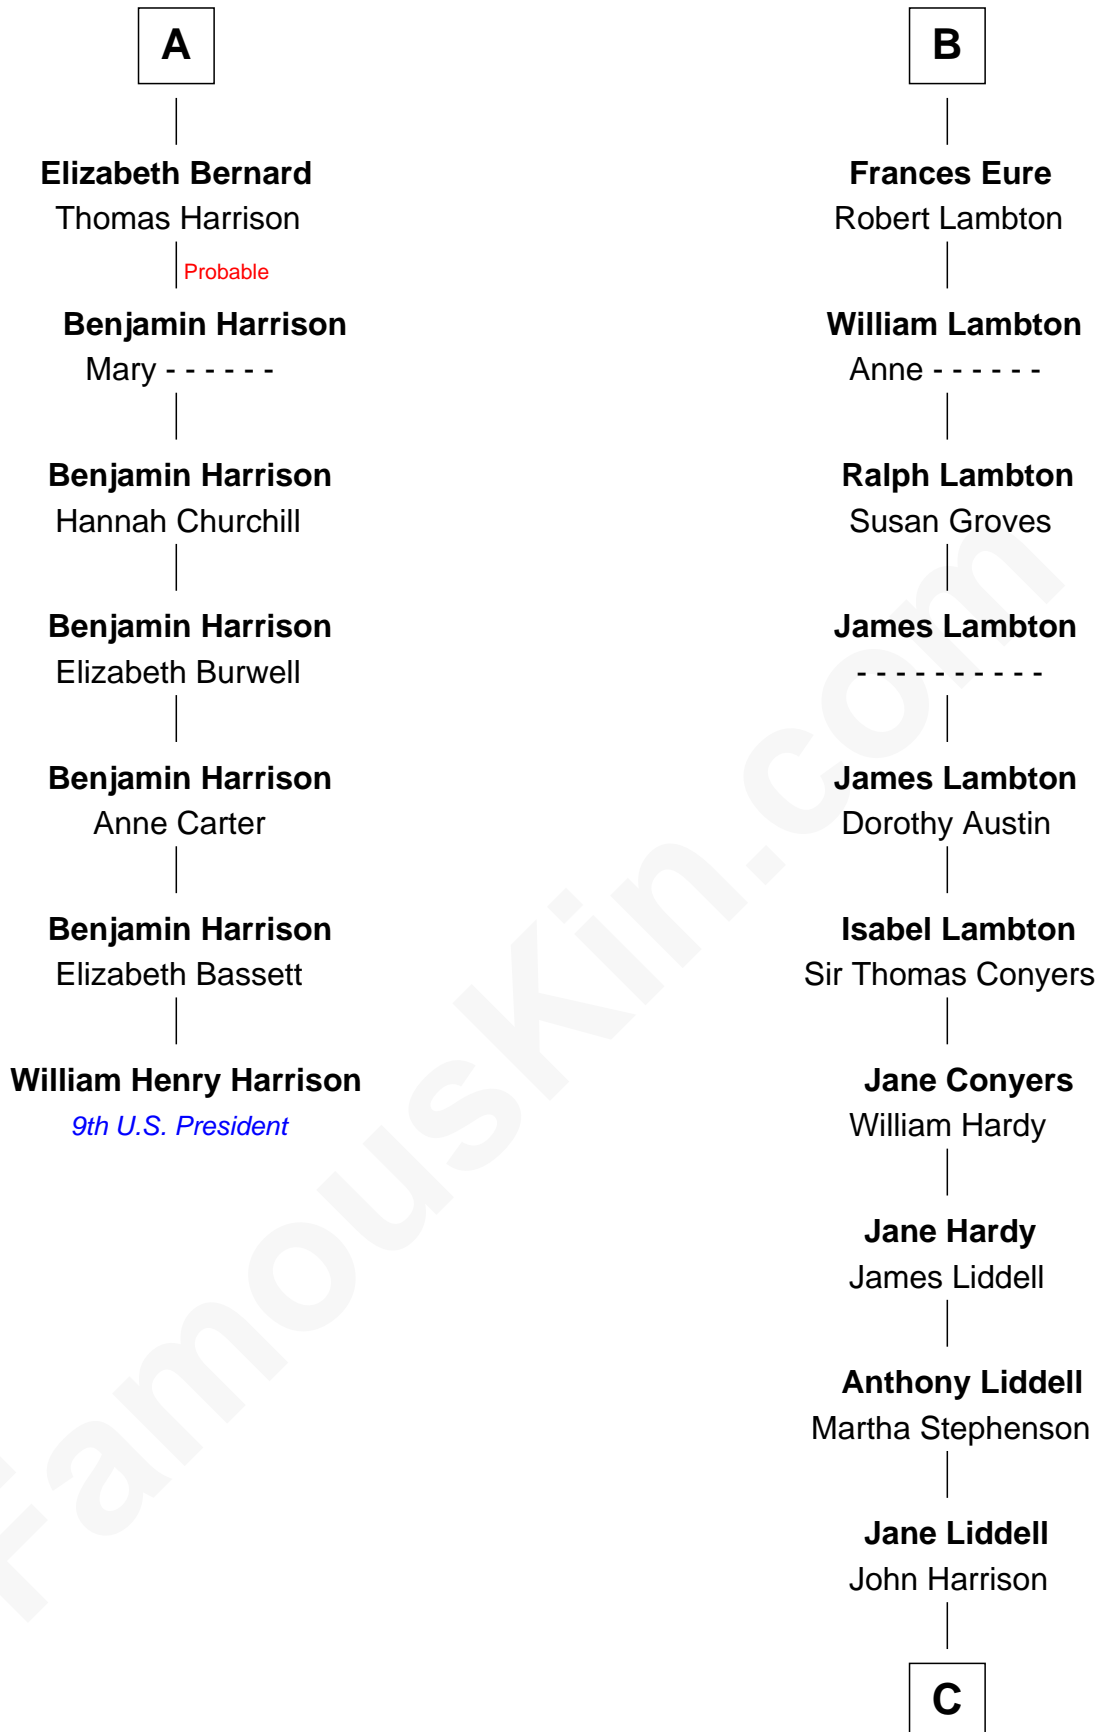

FamousKin.com
Relationship Chart of
William Henry Harrison
9th U.S. President

13th cousin 8 times removed of
Catherine Middleton
Princess of Wales

C

John Harrison

Jane Hill

Thomas Harrison

Elizabeth Mary Temple

Dorothy Harrison

Ronald John James Goldsmith

Carole Elizabeth Goldsmith

Michael Francis Middleton

Catherine Middleton

Princess of Wales