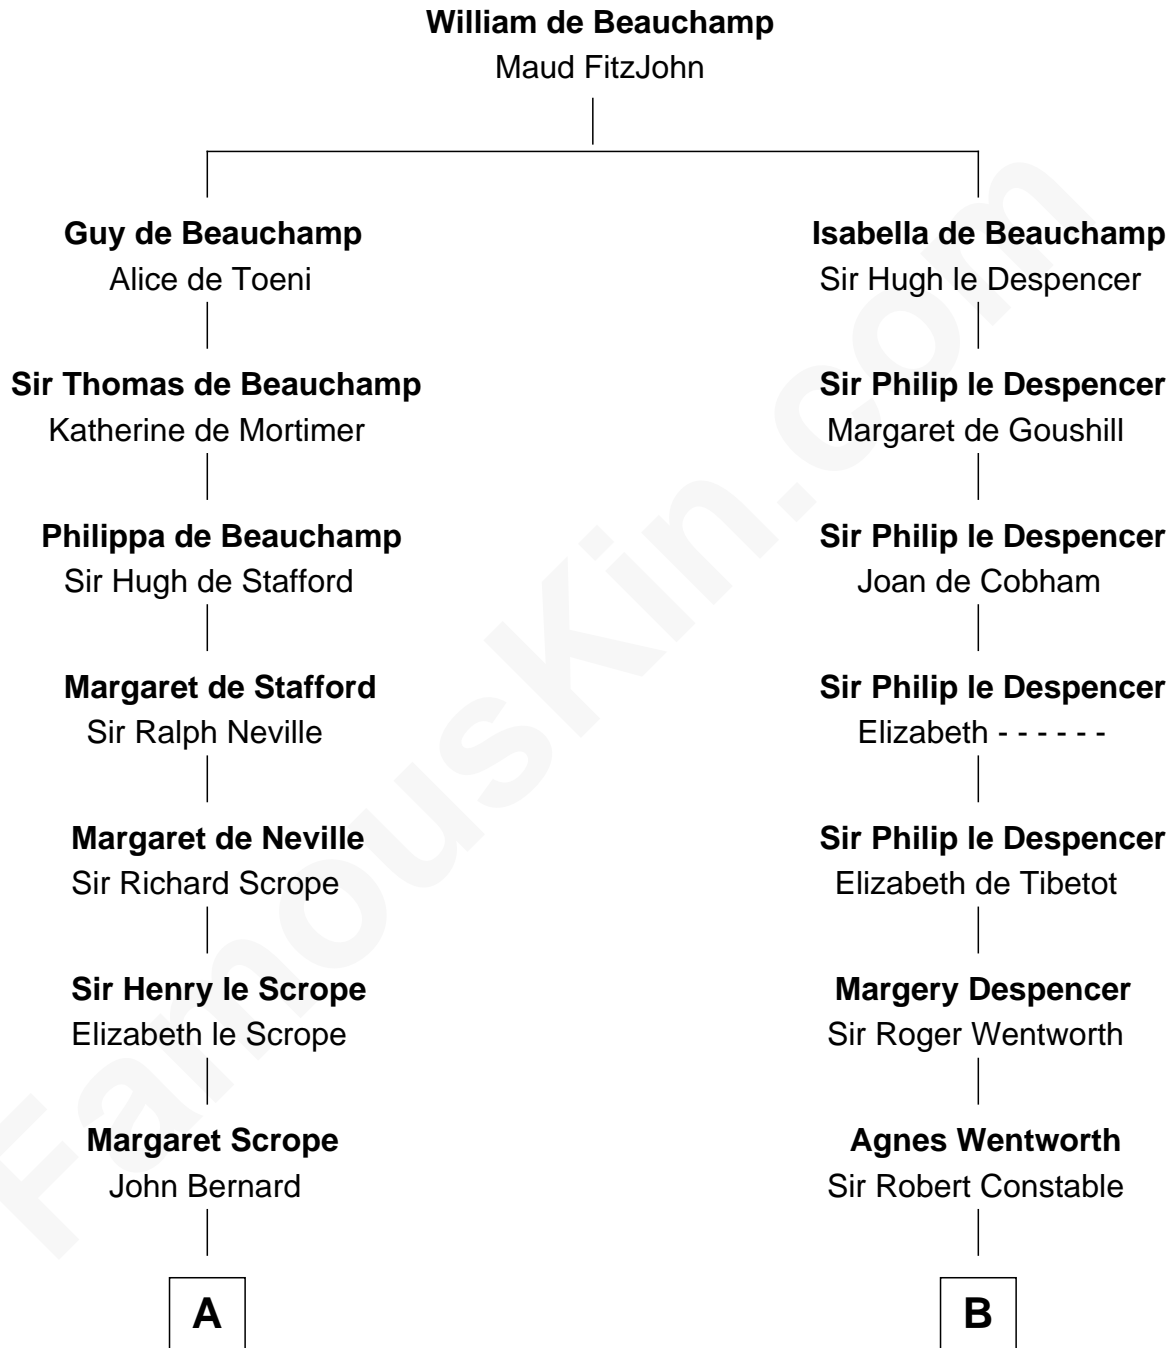

**FamousKin.com**  
**Relationship Chart of**  
**William Henry Harrison**  
*9th U.S. President*

**16th cousin 3 times removed of**  
**William Rufus Day**  
*36th U.S. Secretary of State*

**C**

—  
**Rufus Paine Spalding**

Lucretia A. Swift

—  
**Emily Swift Spalding**

Luther Day

—  
**William Rufus Day**

*36th U.S. Secretary of State*

FamousKin.com