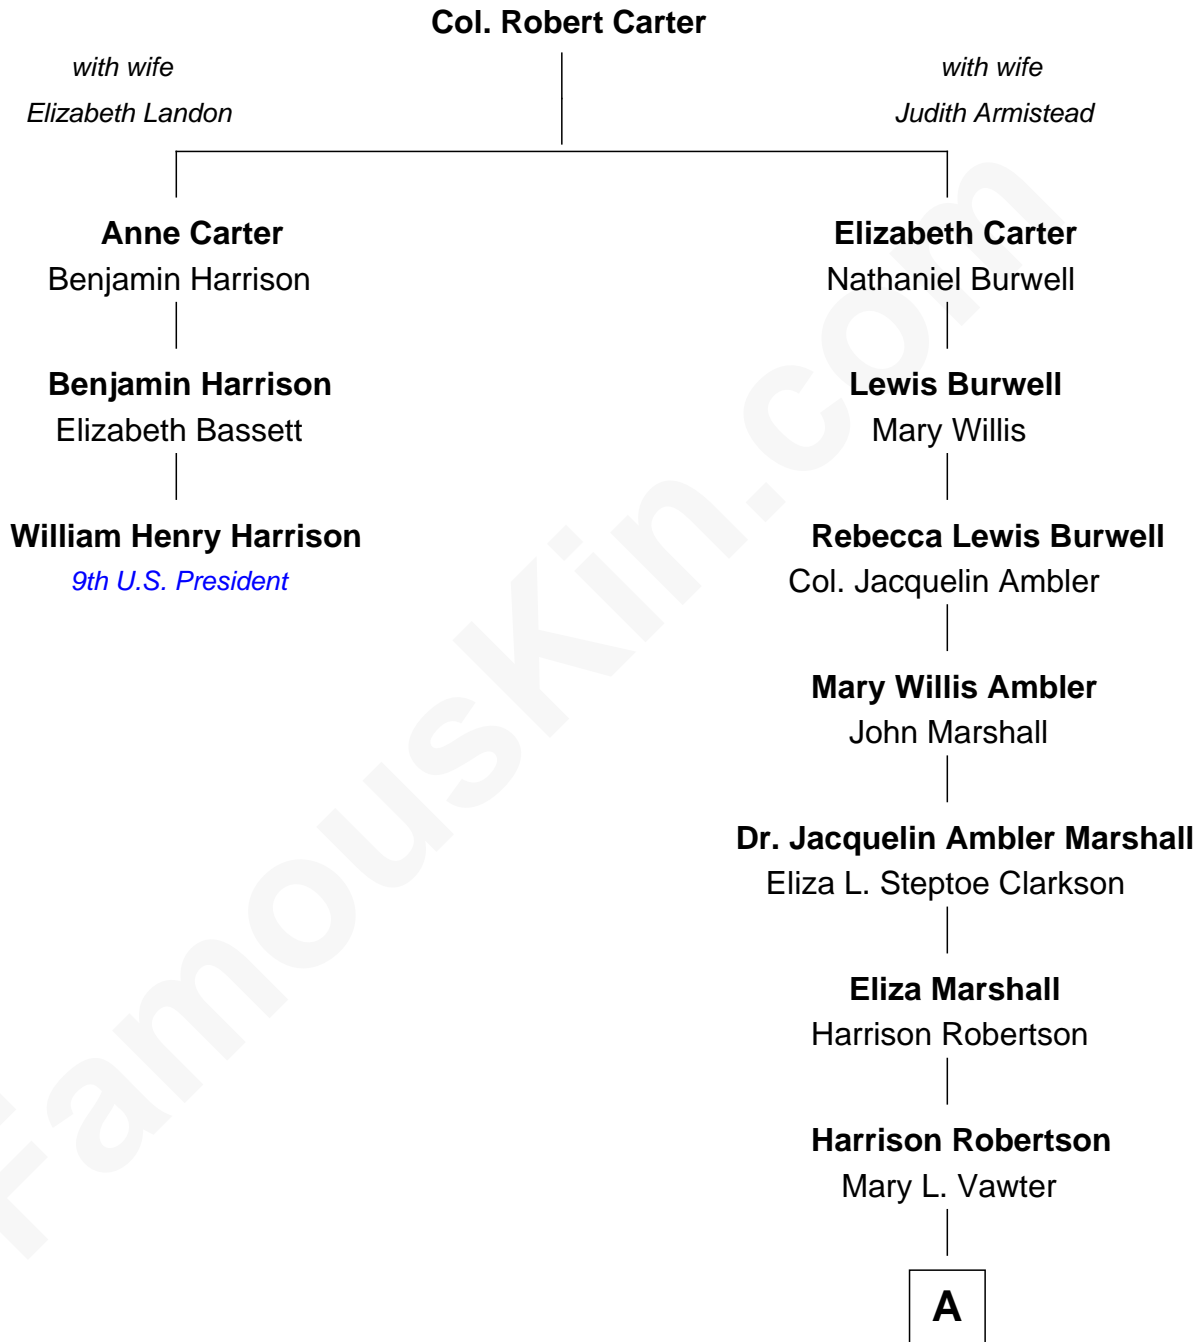

FamousKin.com
Relationship Chart of
William Henry Harrison
9th U.S. President

2nd cousin 7 times removed of
Mary Chapin Carpenter
Singer and Songwriter

A

—
Harrison Marshall Robertson

Mary MacKenzie

—
Mary Bowie Robertson

Chapin Carpenter

—
Mary Chapin Carpenter

Singer and Songwriter

FamousKin.com