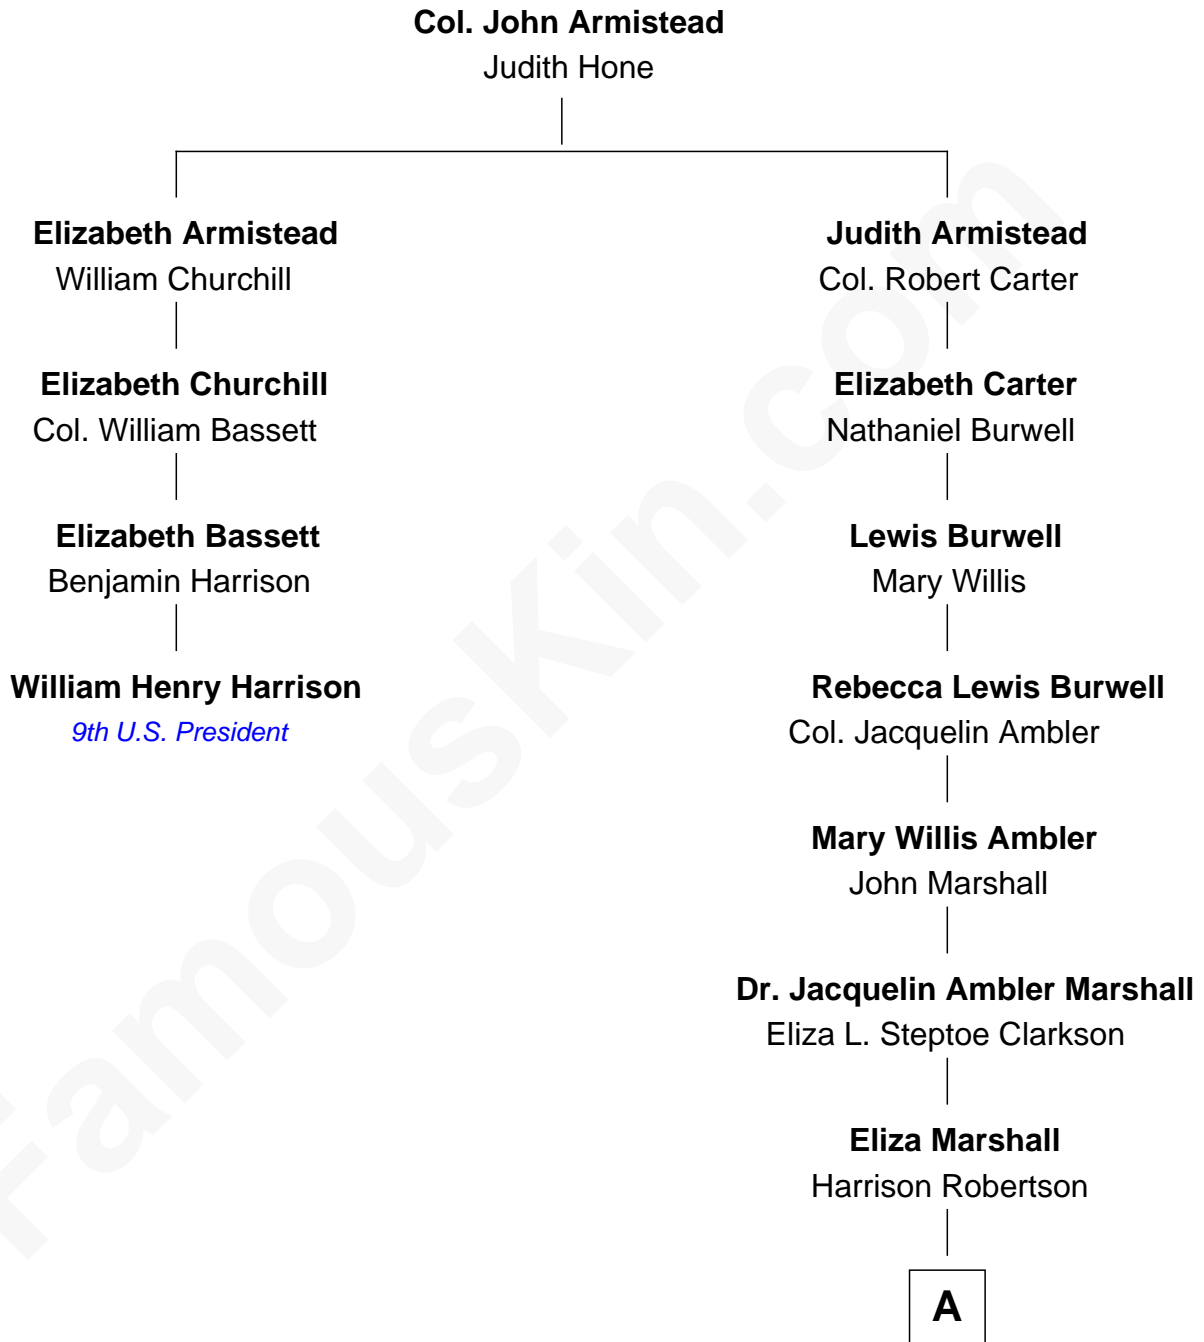

**FamousKin.com**  
**Relationship Chart of**  
**William Henry Harrison**  
*9th U.S. President*

**3rd cousin 7 times removed of**  
**Mary Chapin Carpenter**  
*Singer and Songwriter*

**A**

—  
**Harrison Robertson**

Mary L. Vawter

—  
**Harrison Marshall Robertson**

Mary MacKenzie

—  
**Mary Bowie Robertson**

Chapin Carpenter

—  
**Mary Chapin Carpenter**

*Singer and Songwriter*

FamousKin.com