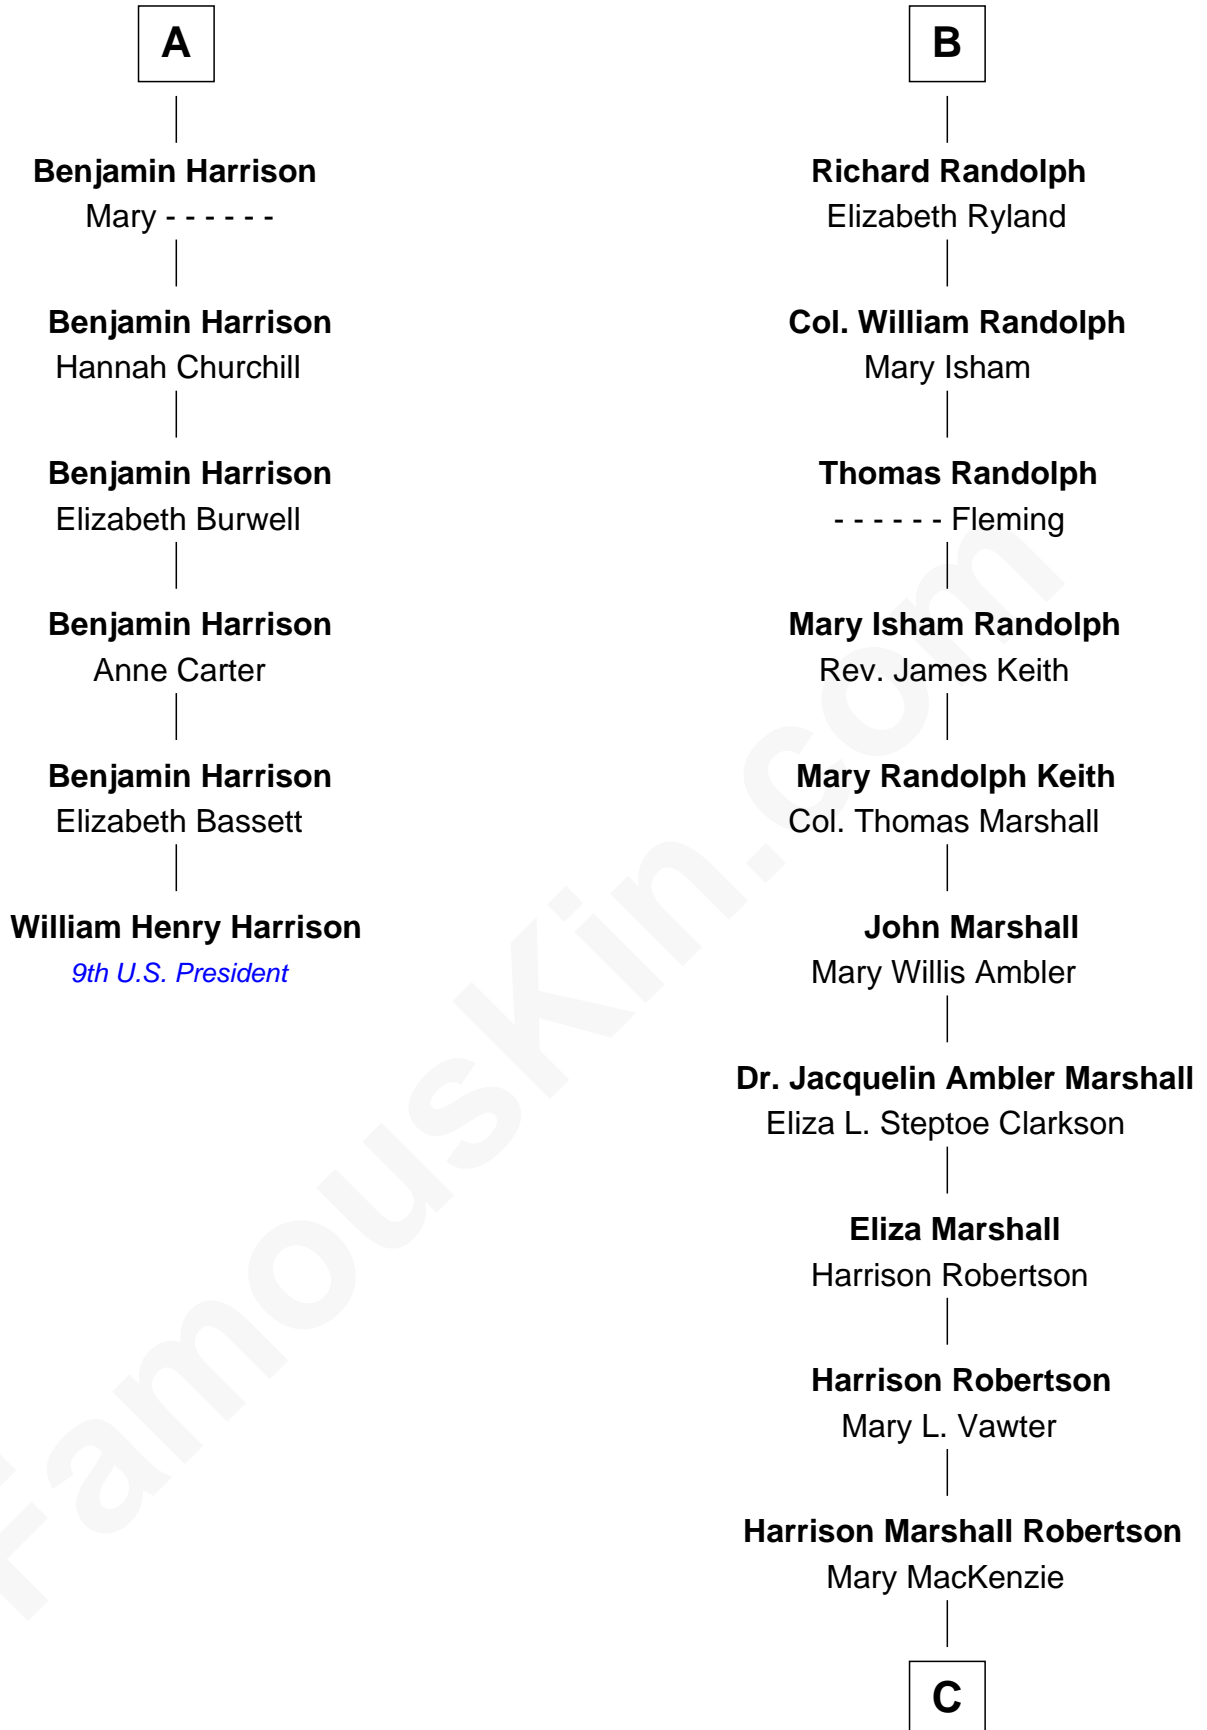

**FamousKin.com**  
**Relationship Chart of**  
**William Henry Harrison**  
*9th U.S. President*

12th cousin 6 times removed of  
**Mary Chapin Carpenter**  
*Singer and Songwriter*

**C**

**Mary Bowie Robertson**  
Chapin Carpenter

**Mary Chapin Carpenter**  
*Singer and Songwriter*

FamousKin.com