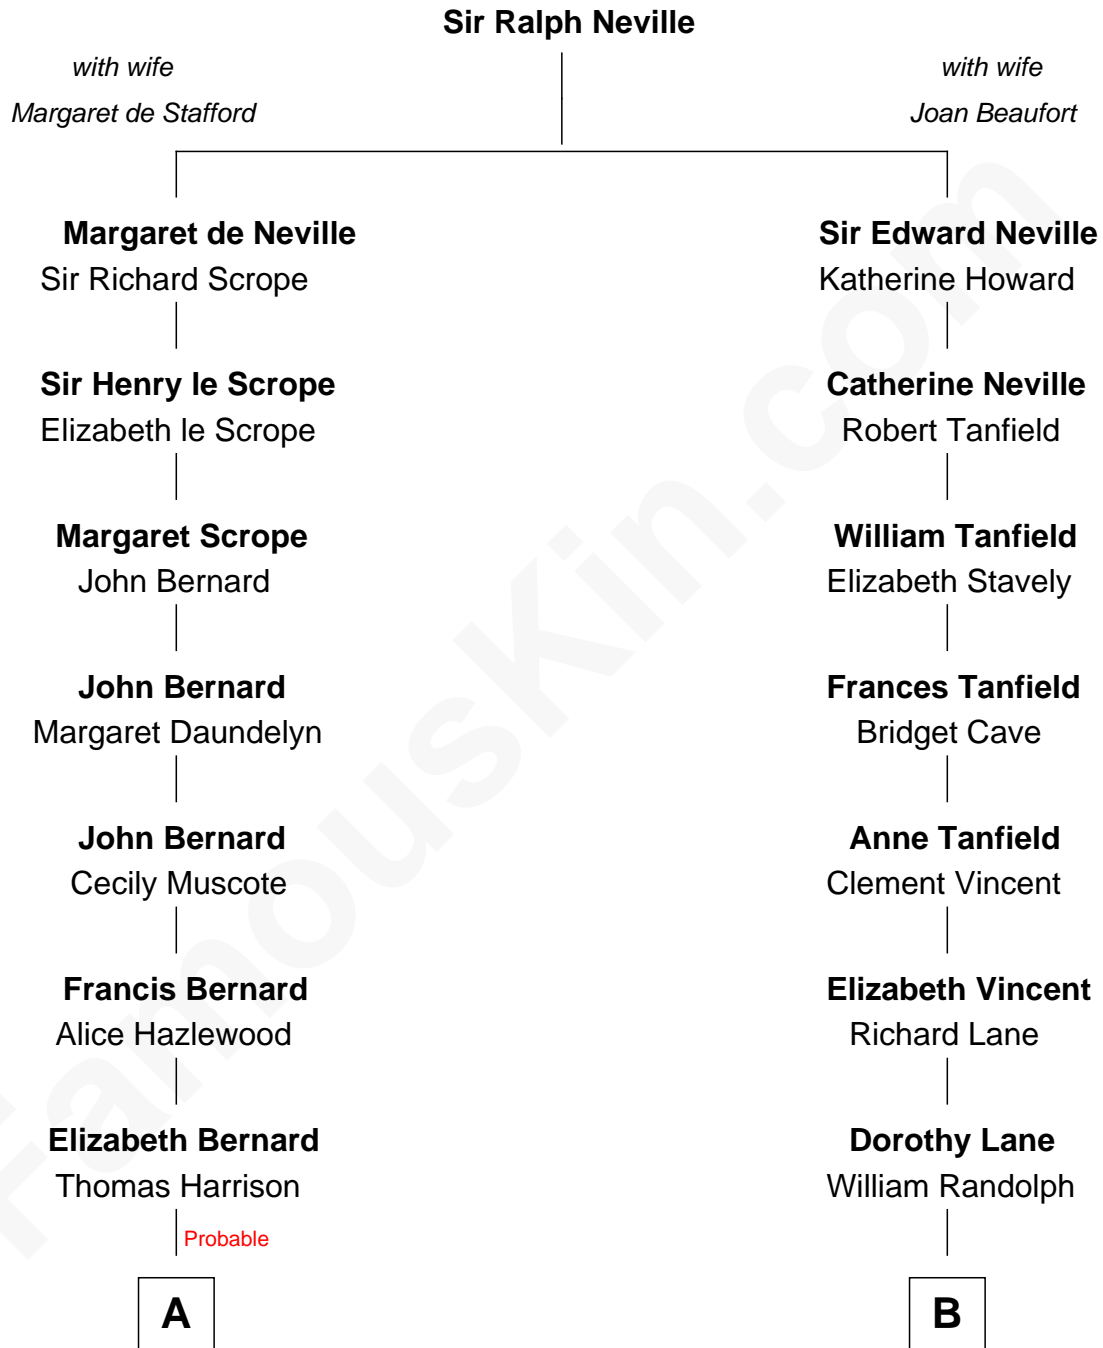

**FamousKin.com**  
**Relationship Chart of**  
**William Henry Harrison**  
*9th U.S. President*

12th cousin 6 times removed of  
**Mary Chapin Carpenter**  
*Singer and Songwriter*

**C**

**Mary Bowie Robertson**  
Chapin Carpenter

**Mary Chapin Carpenter**  
*Singer and Songwriter*

FamousKin.com