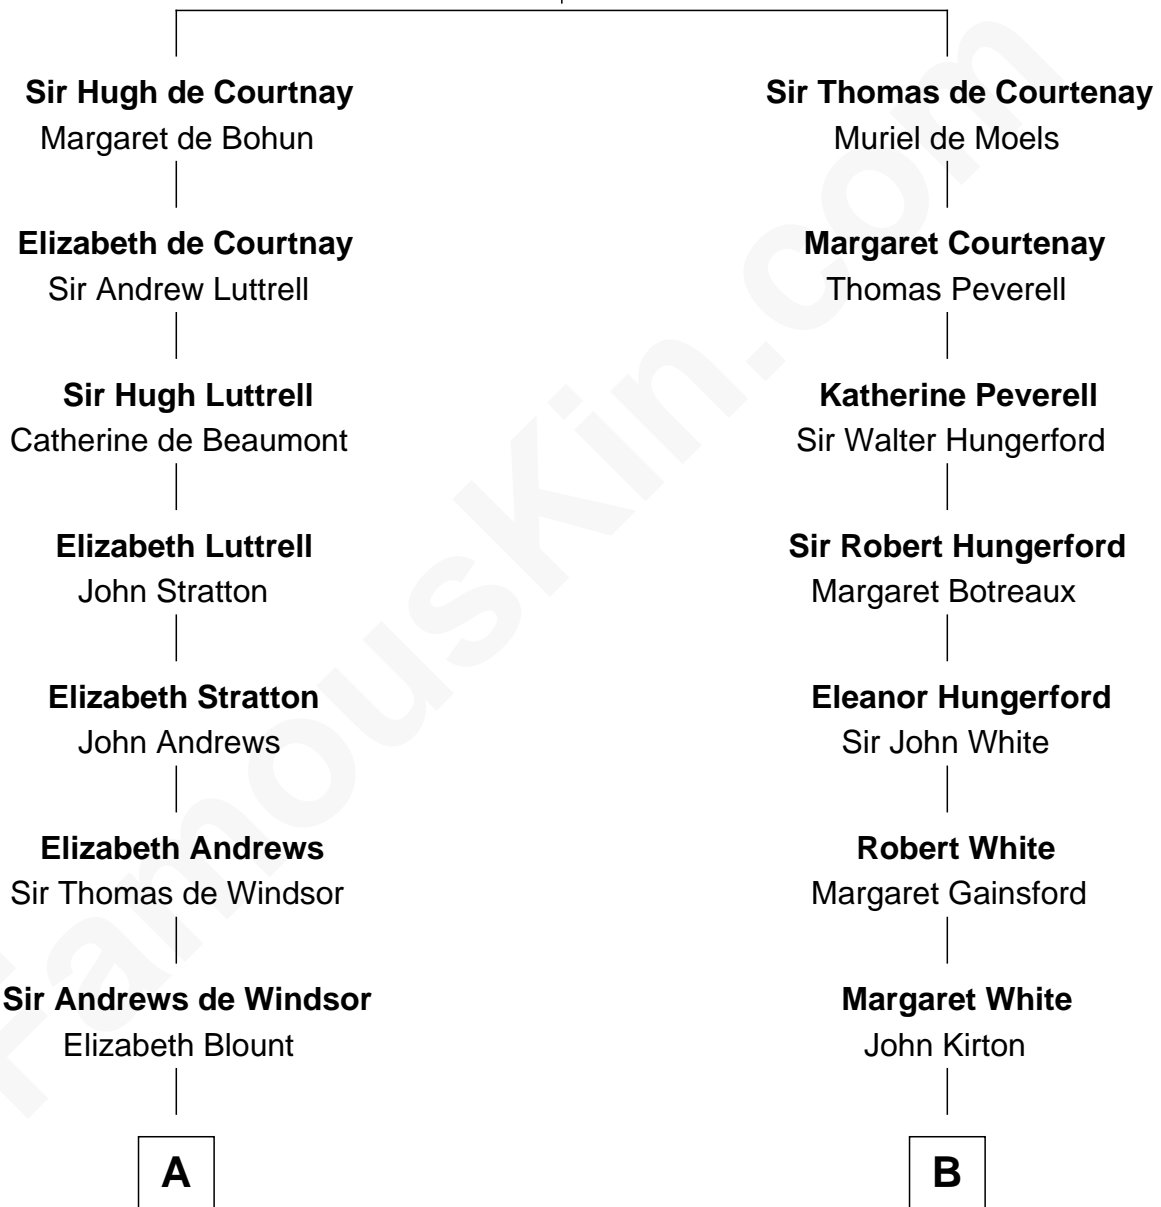

FamousKin.com
Relationship Chart of
William Henry Harrison
9th U.S. President

14th cousin 7 times removed of
Endicott Peabody
62nd Governor of Massachusetts

Sir Hugh de Courtenay
 Agnes de St. John

C

Harriet Paine Rose