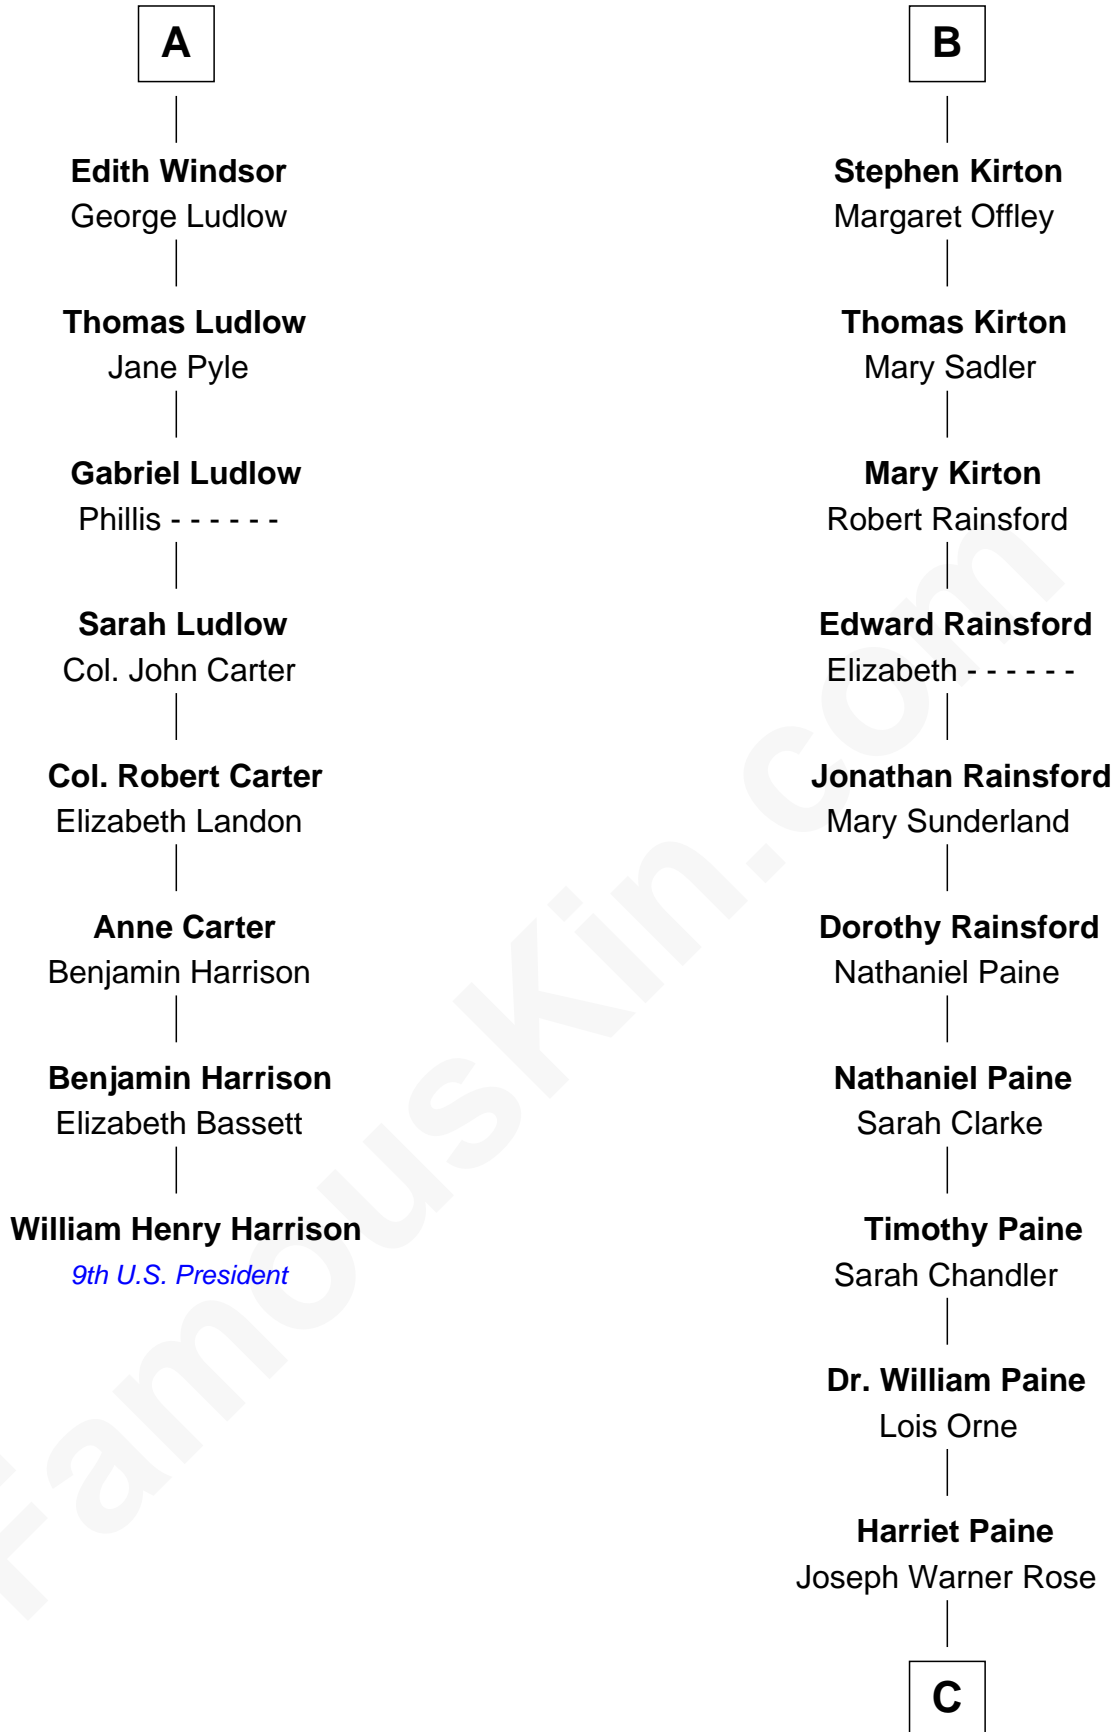

FamousKin.com
Relationship Chart of
William Henry Harrison
9th U.S. President

14th cousin 7 times removed of
Endicott Peabody
62nd Governor of Massachusetts

Sir Hugh de Courtenay
 Agnes de St. John

C

Harriet Paine Rose

John Clarke Lee

Marianne Cabot Lee

Samuel Endicott Peabody

Rev. Dr. Endicott Peabody

Fannie Peabody

Rt. Rev. Malcolm Endicott Peabody

Mary Elizabeth Parkman

Endicott Peabody