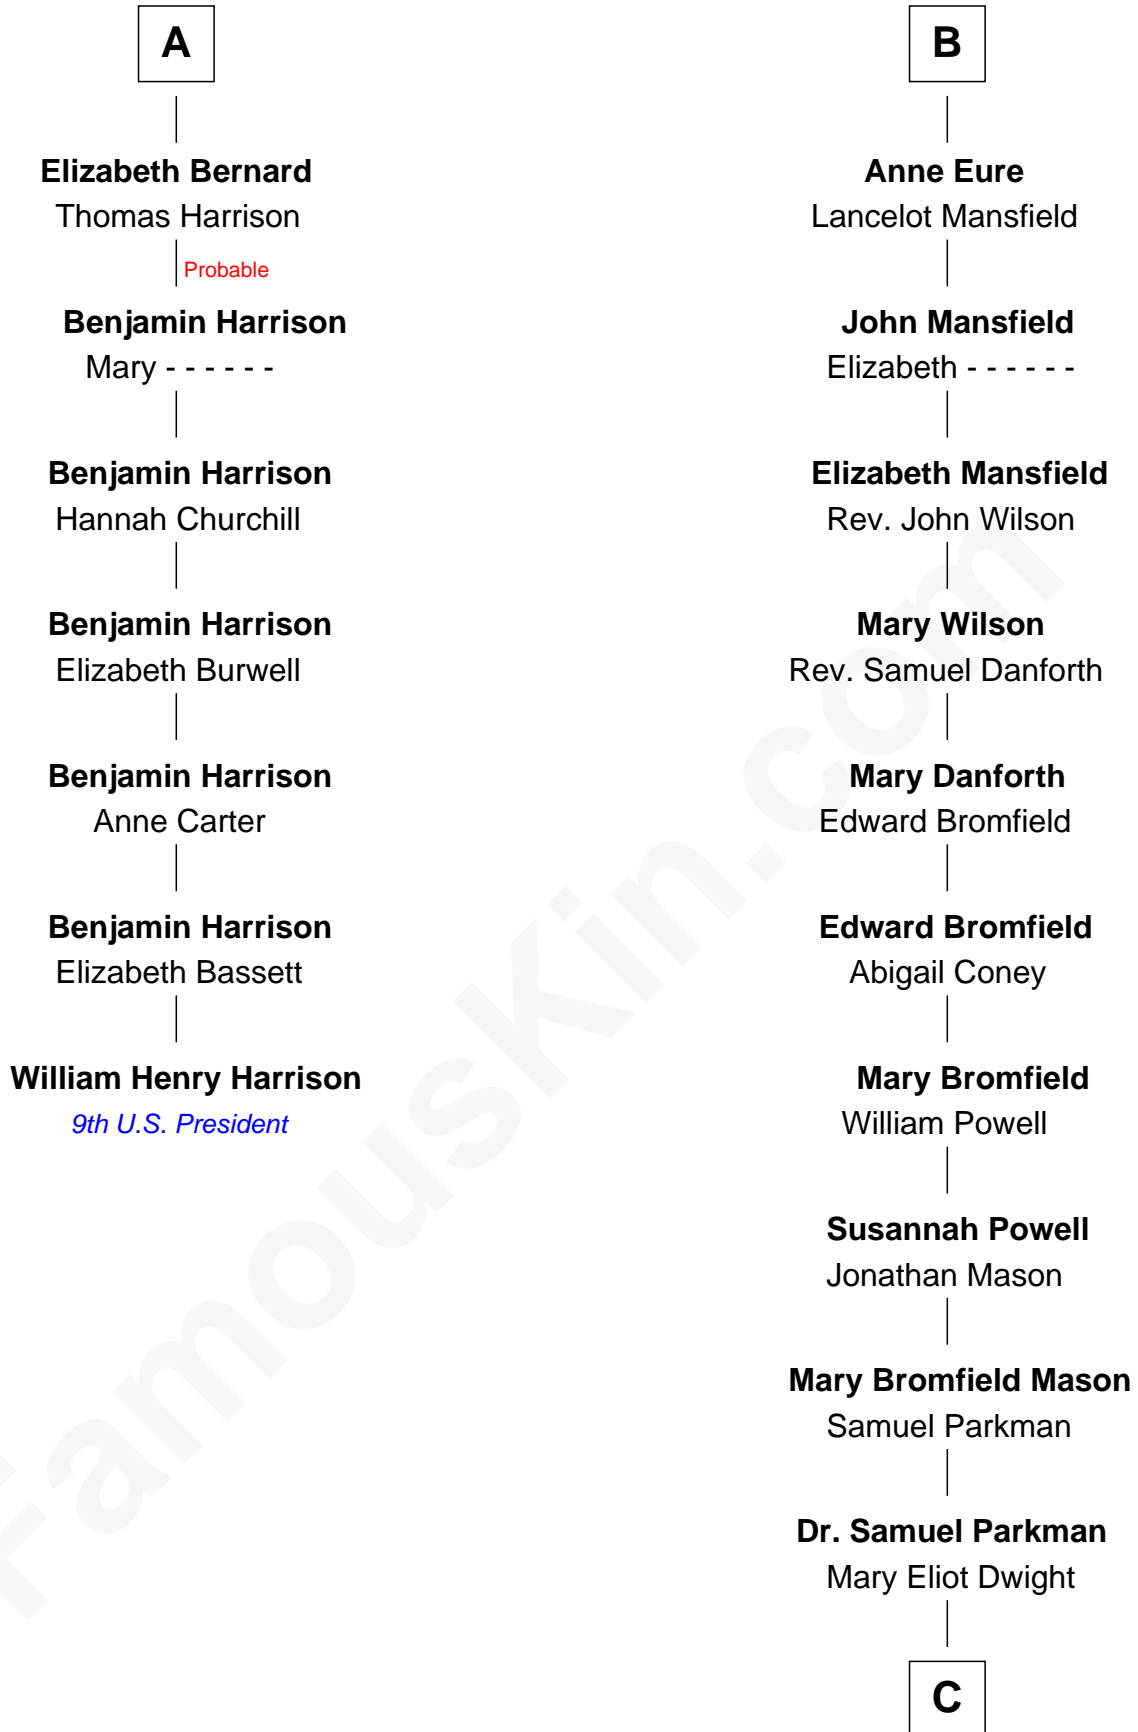

**FamousKin.com**  
**Relationship Chart of**  
**William Henry Harrison**  
*9th U.S. President*

13th cousin 6 times removed of  
**Endicott Peabody**  
*62nd Governor of Massachusetts*

**Sir Hugh de Stafford**  
 Philippa de Beauchamp

C

**Henry Parkman**

Mary Frances Parker

**Mary Elizabeth Parkman**

Rt. Rev. Malcolm Endicott Peabody

**Endicott Peabody**

*62nd Governor of Massachusetts*

FamousKin.com