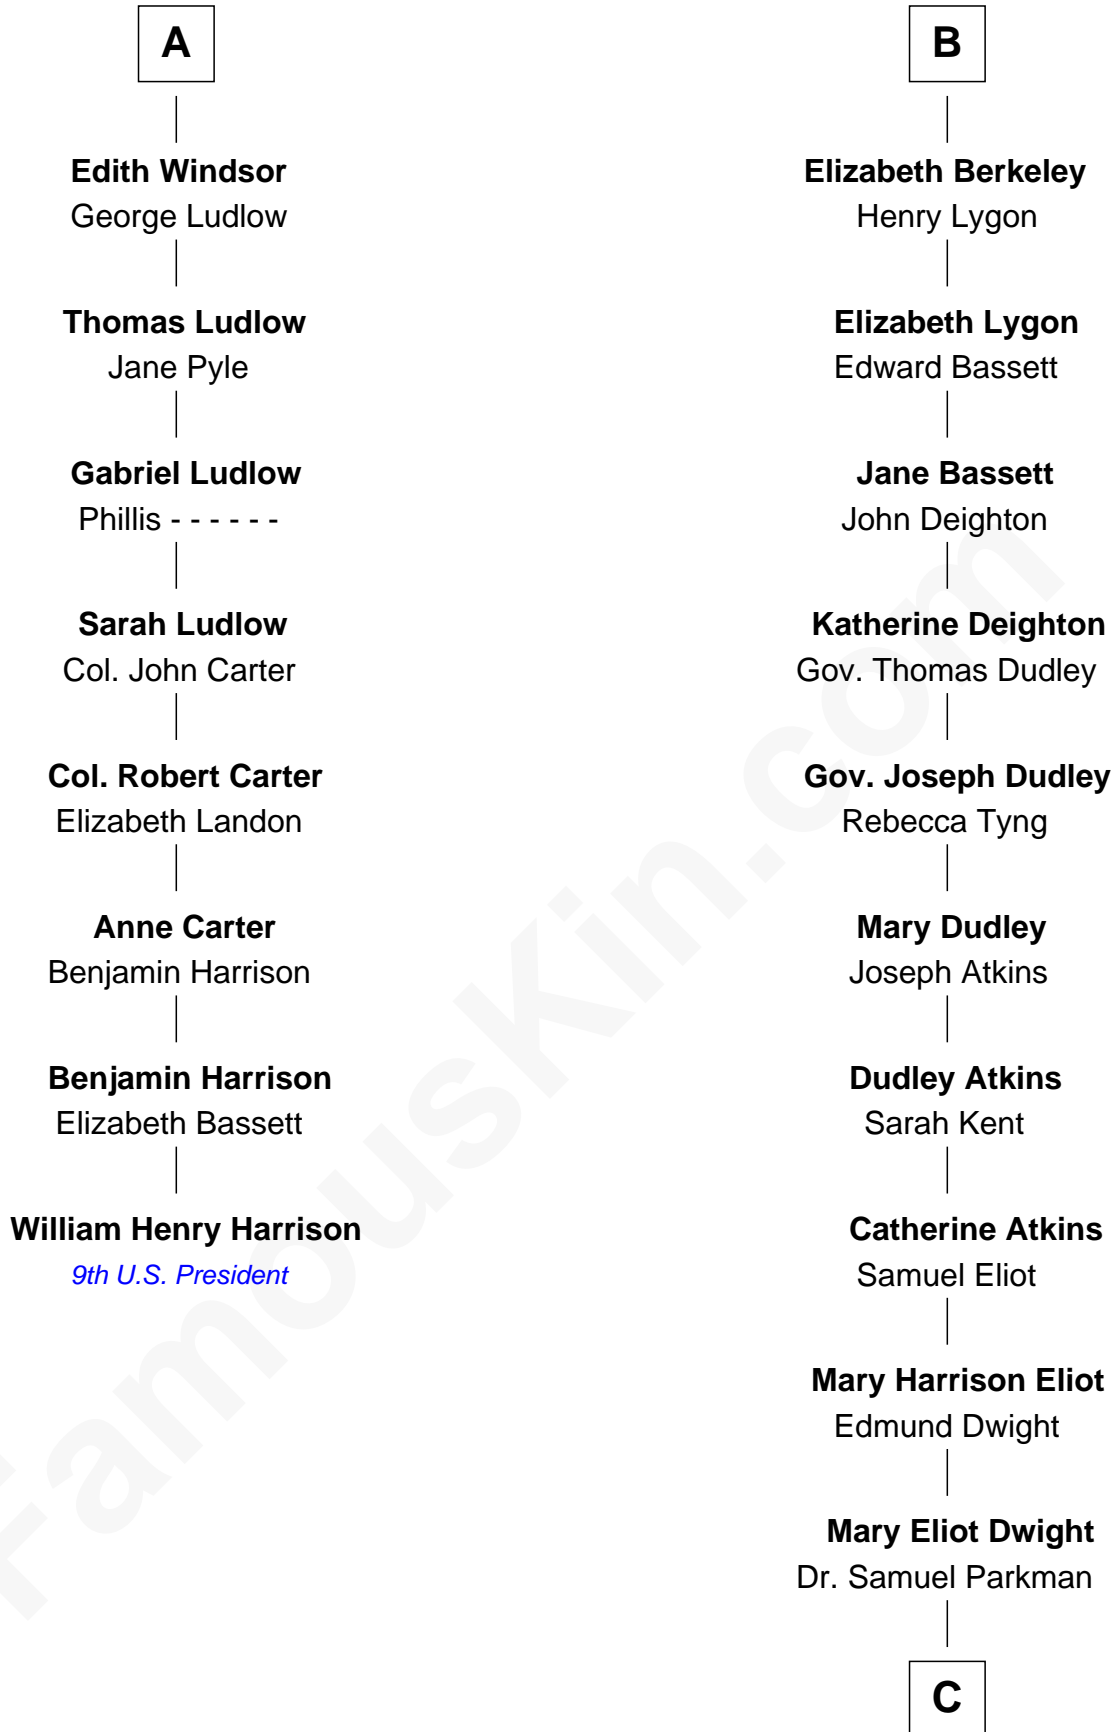

**FamousKin.com**  
**Relationship Chart of**  
**William Henry Harrison**  
*9th U.S. President*

**14th cousin 5 times removed of**  
**Endicott Peabody**  
*62nd Governor of Massachusetts*

C

**Henry Parkman**

Mary Frances Parker

**Mary Elizabeth Parkman**

Rt. Rev. Malcolm Endicott Peabody

**Endicott Peabody**

*62nd Governor of Massachusetts*

FamousKin.com