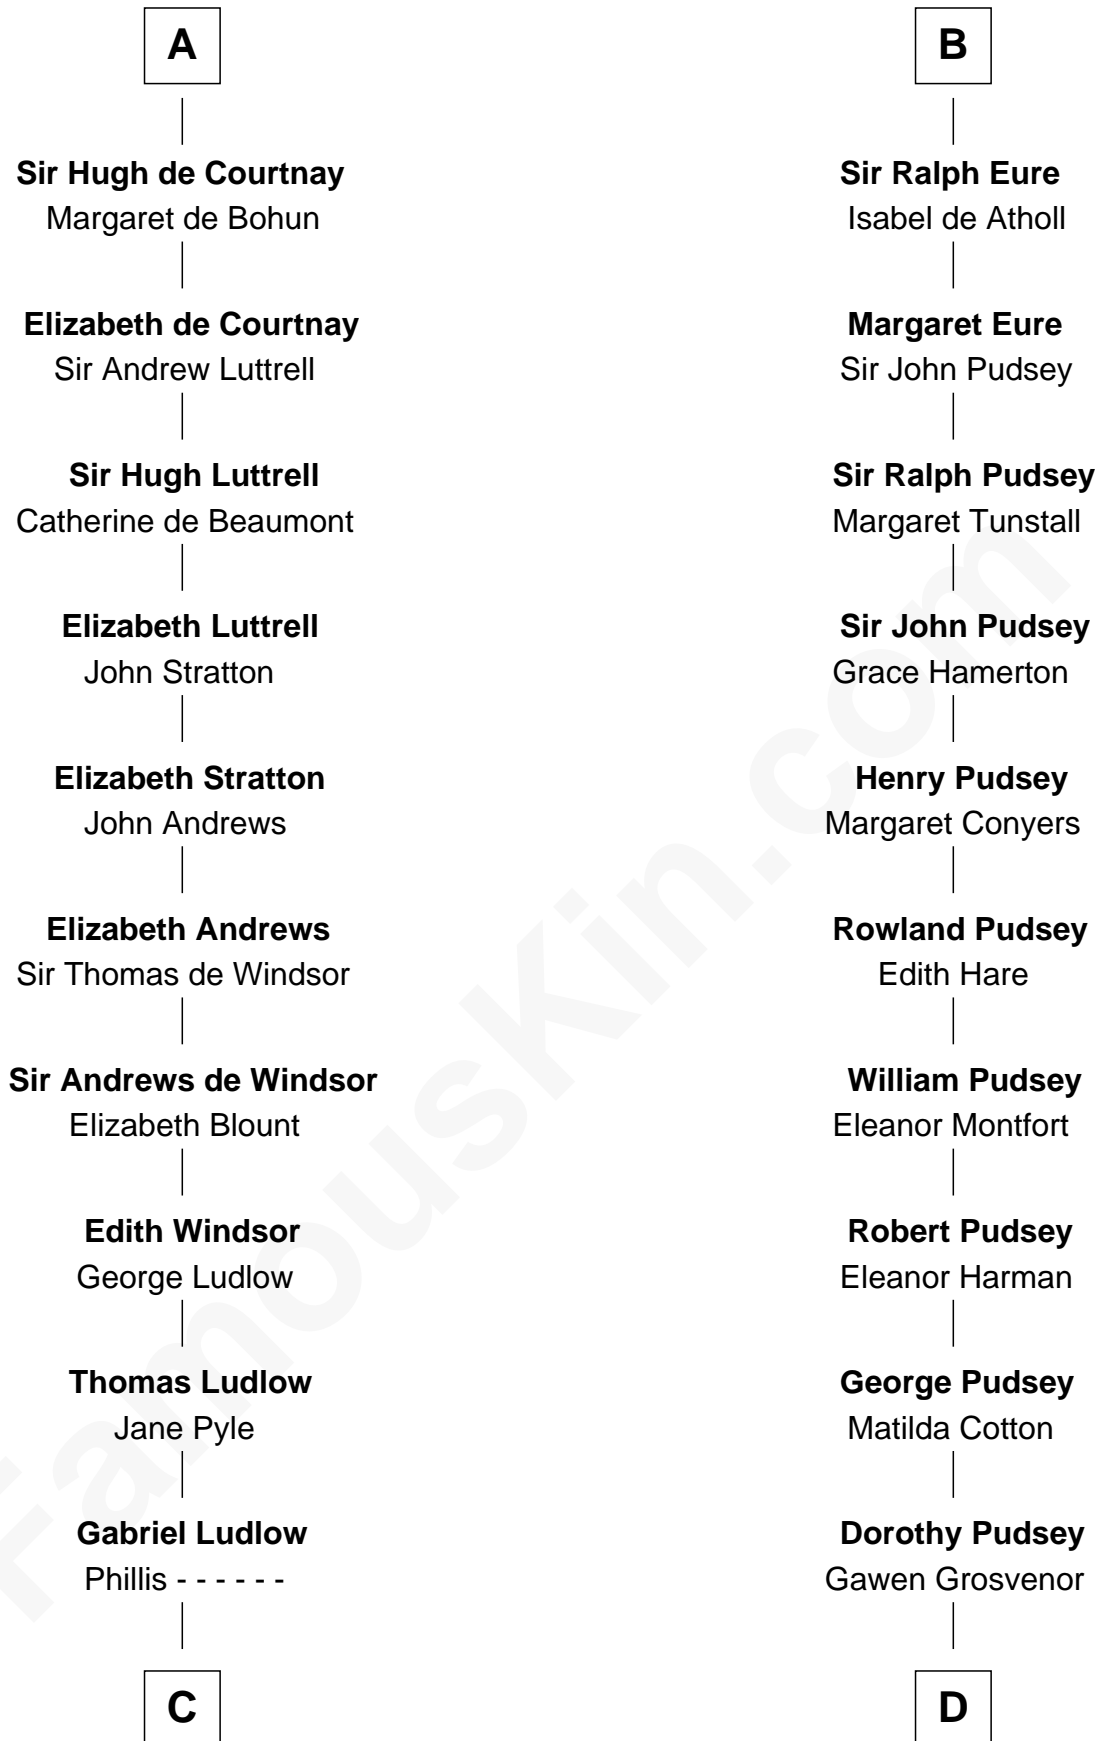

FamousKin.com

Relationship Chart of

William Henry Harrison

9th U.S. President

21st cousin of

Richard Henry Lee

Signer of the Declaration of Independence

C

Sarah Ludlow
Col. John Carter

Col. Robert Carter
Elizabeth Landon

Anne Carter
Benjamin Harrison

Benjamin Harrison
Elizabeth Bassett

William Henry Harrison
9th U.S. President

D

Winifred Grosvenor
Thomas Corbin