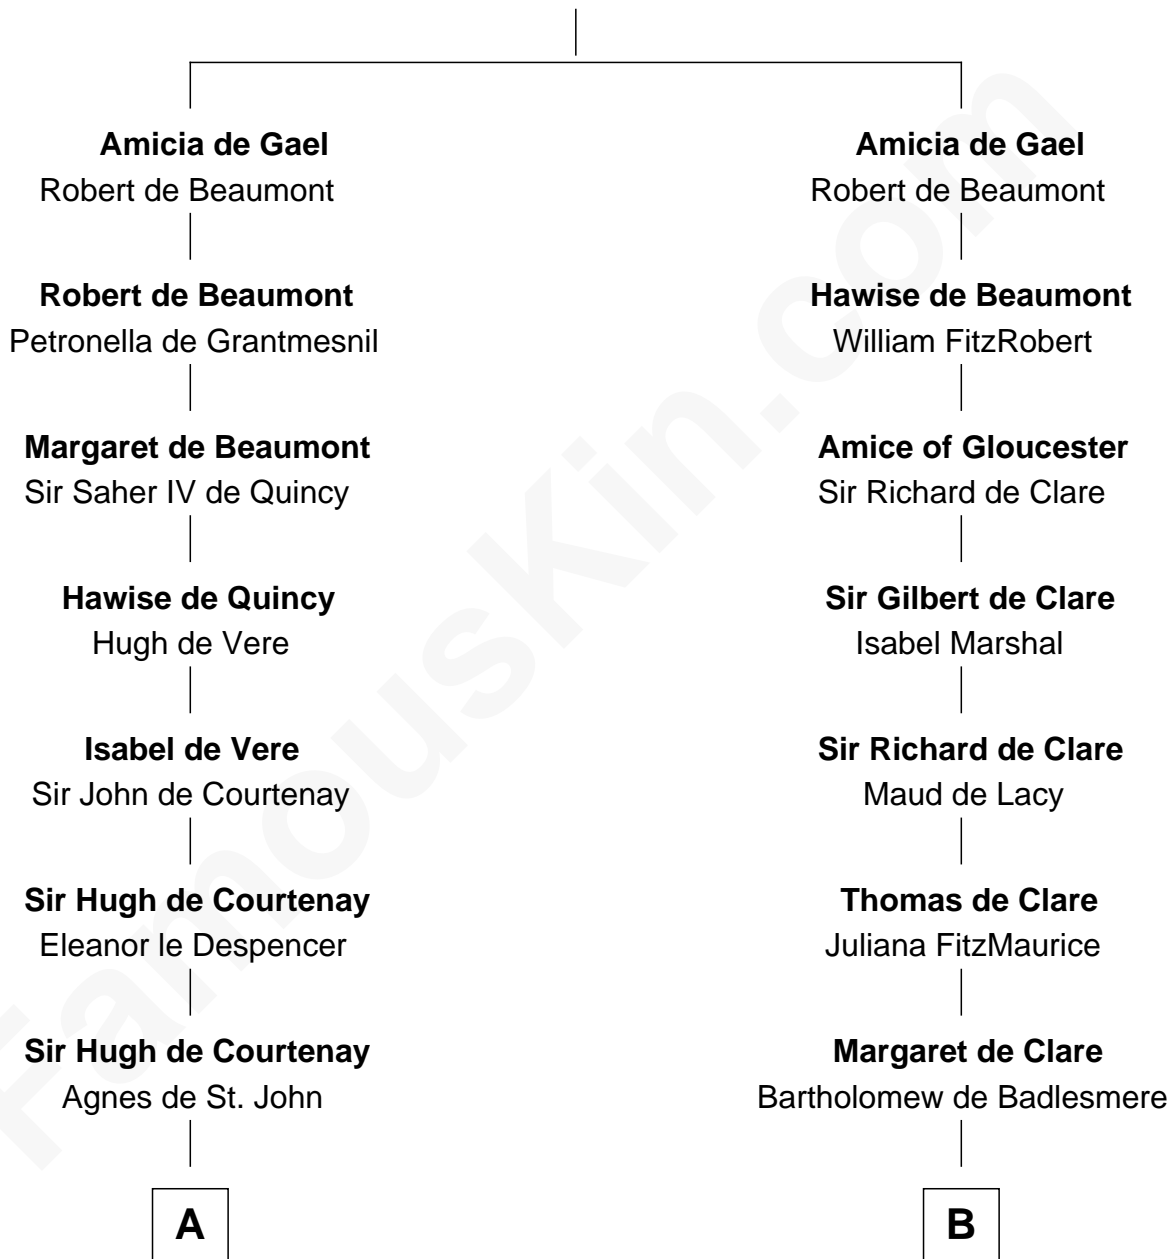

**FamousKin.com**  
**Relationship Chart of**  
**William Henry Harrison**  
*9th U.S. President*

20th cousin 1 time removed of  
**Richard Henry Lee**  
*Signer of the Declaration of Independence*

**Ralph de Gael**

**C**

**Sarah Ludlow**  
Col. John Carter

**Col. Robert Carter**  
Elizabeth Landon

**Anne Carter**  
Benjamin Harrison

**Benjamin Harrison**  
Elizabeth Bassett

**William Henry Harrison**  
*9th U.S. President*

**D**

**Alice Eltonhead**  
Henry Corbin

**Laetitia Corbin**  
Richard Lee

**Gov. Thomas Lee**  
Hannah Ludwell

**Richard Henry Lee**  
*Signer of Declaration of Independence*