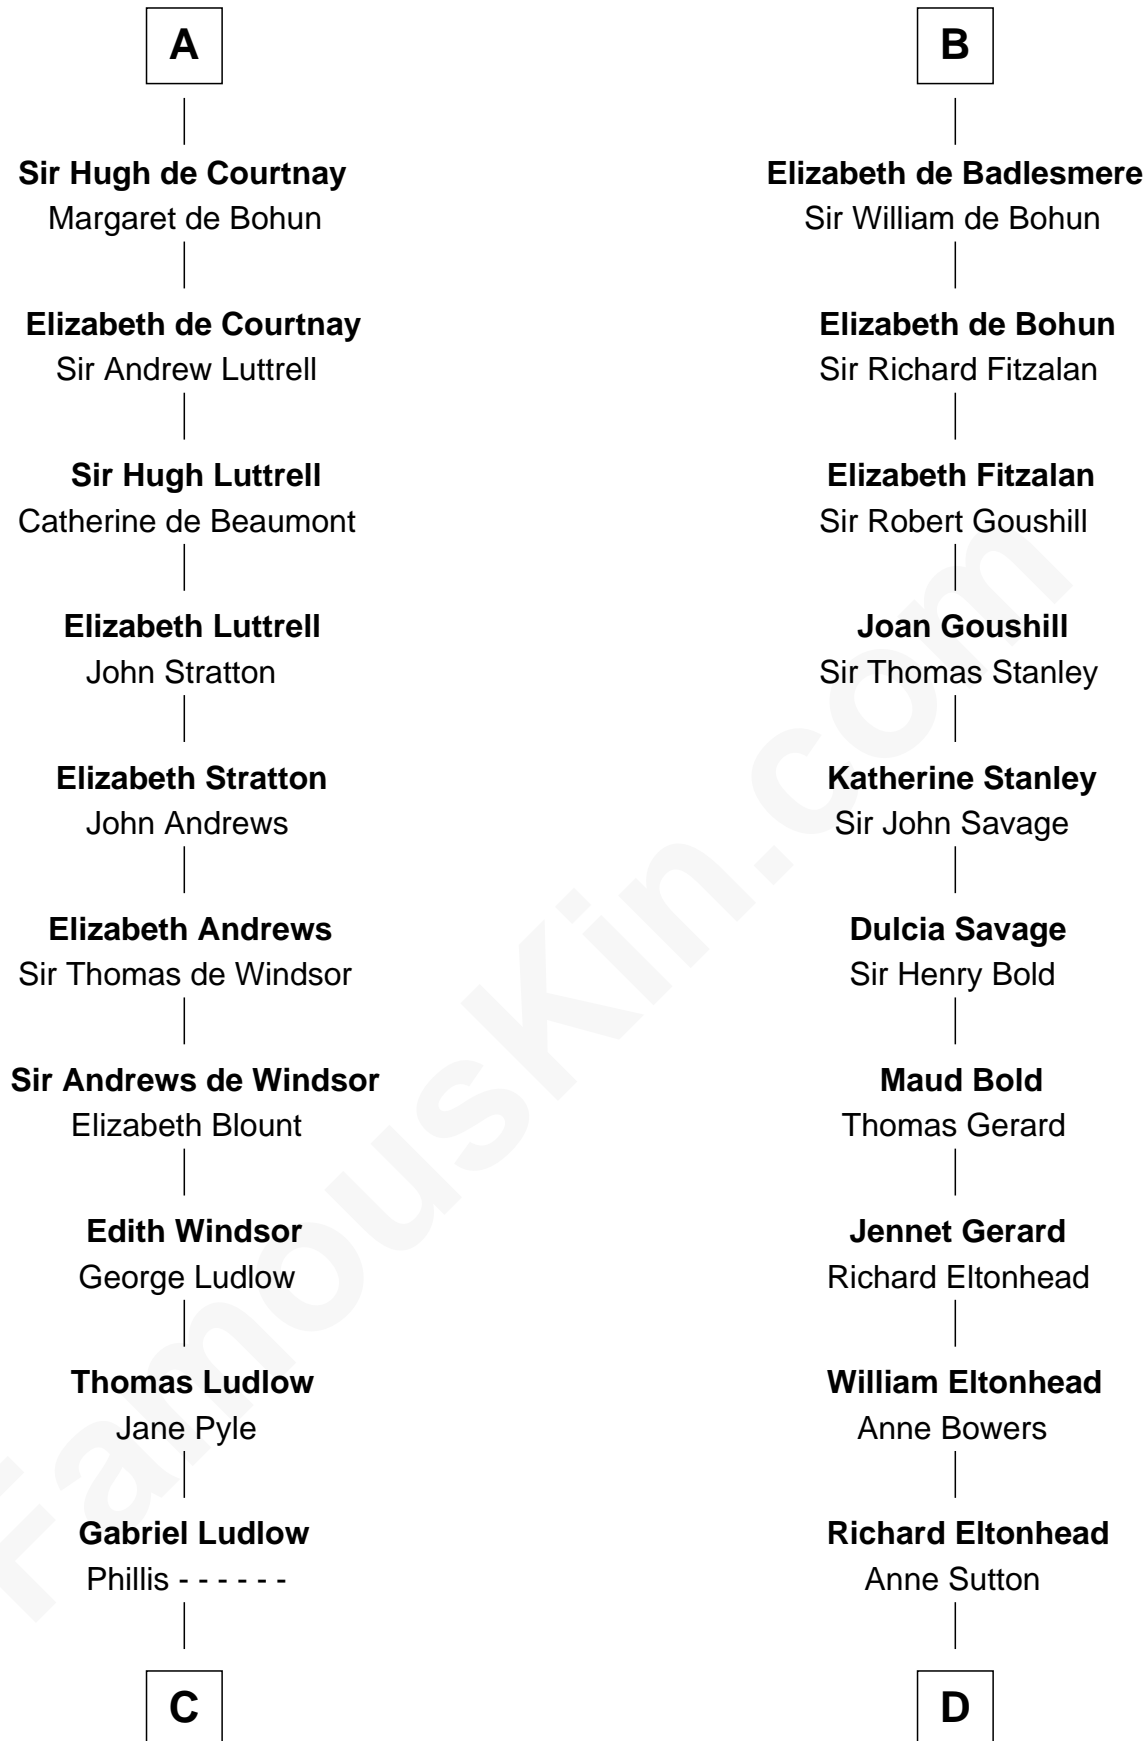

**FamousKin.com**  
**Relationship Chart of**  
**William Henry Harrison**  
*9th U.S. President*

20th cousin 1 time removed of  
**Richard Henry Lee**  
*Signer of the Declaration of Independence*

**Ralph de Gael**

**C**

**Sarah Ludlow**  
Col. John Carter

**Col. Robert Carter**  
Elizabeth Landon

**Anne Carter**  
Benjamin Harrison

**Benjamin Harrison**  
Elizabeth Bassett

**William Henry Harrison**  
*9th U.S. President*