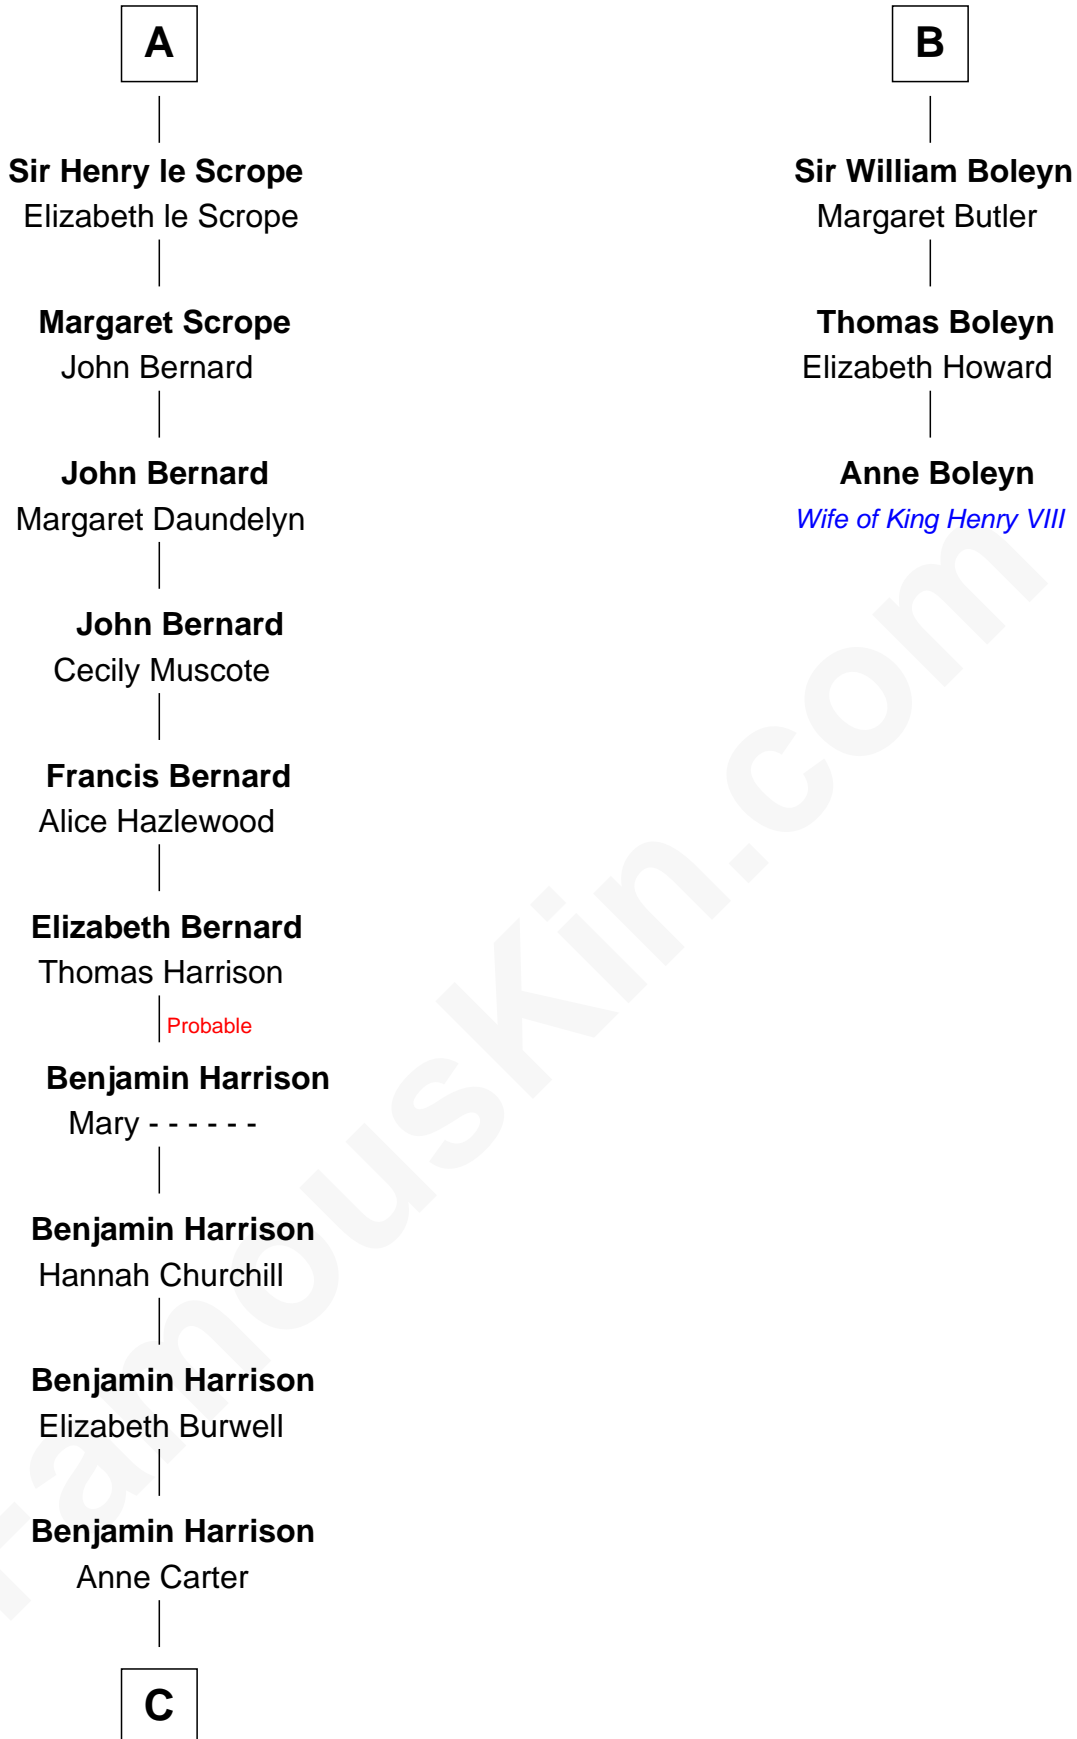

**FamousKin.com**  
**Relationship Chart of**  
**William Henry Harrison**  
*9th U.S. President*

**9th cousin 9 times removed of**  
**Anne Boleyn**  
*2nd Wife of King Henry VIII*

C

Benjamin Harrison

Elizabeth Bassett

William Henry Harrison

*9th U.S. President*

FamousKin.com