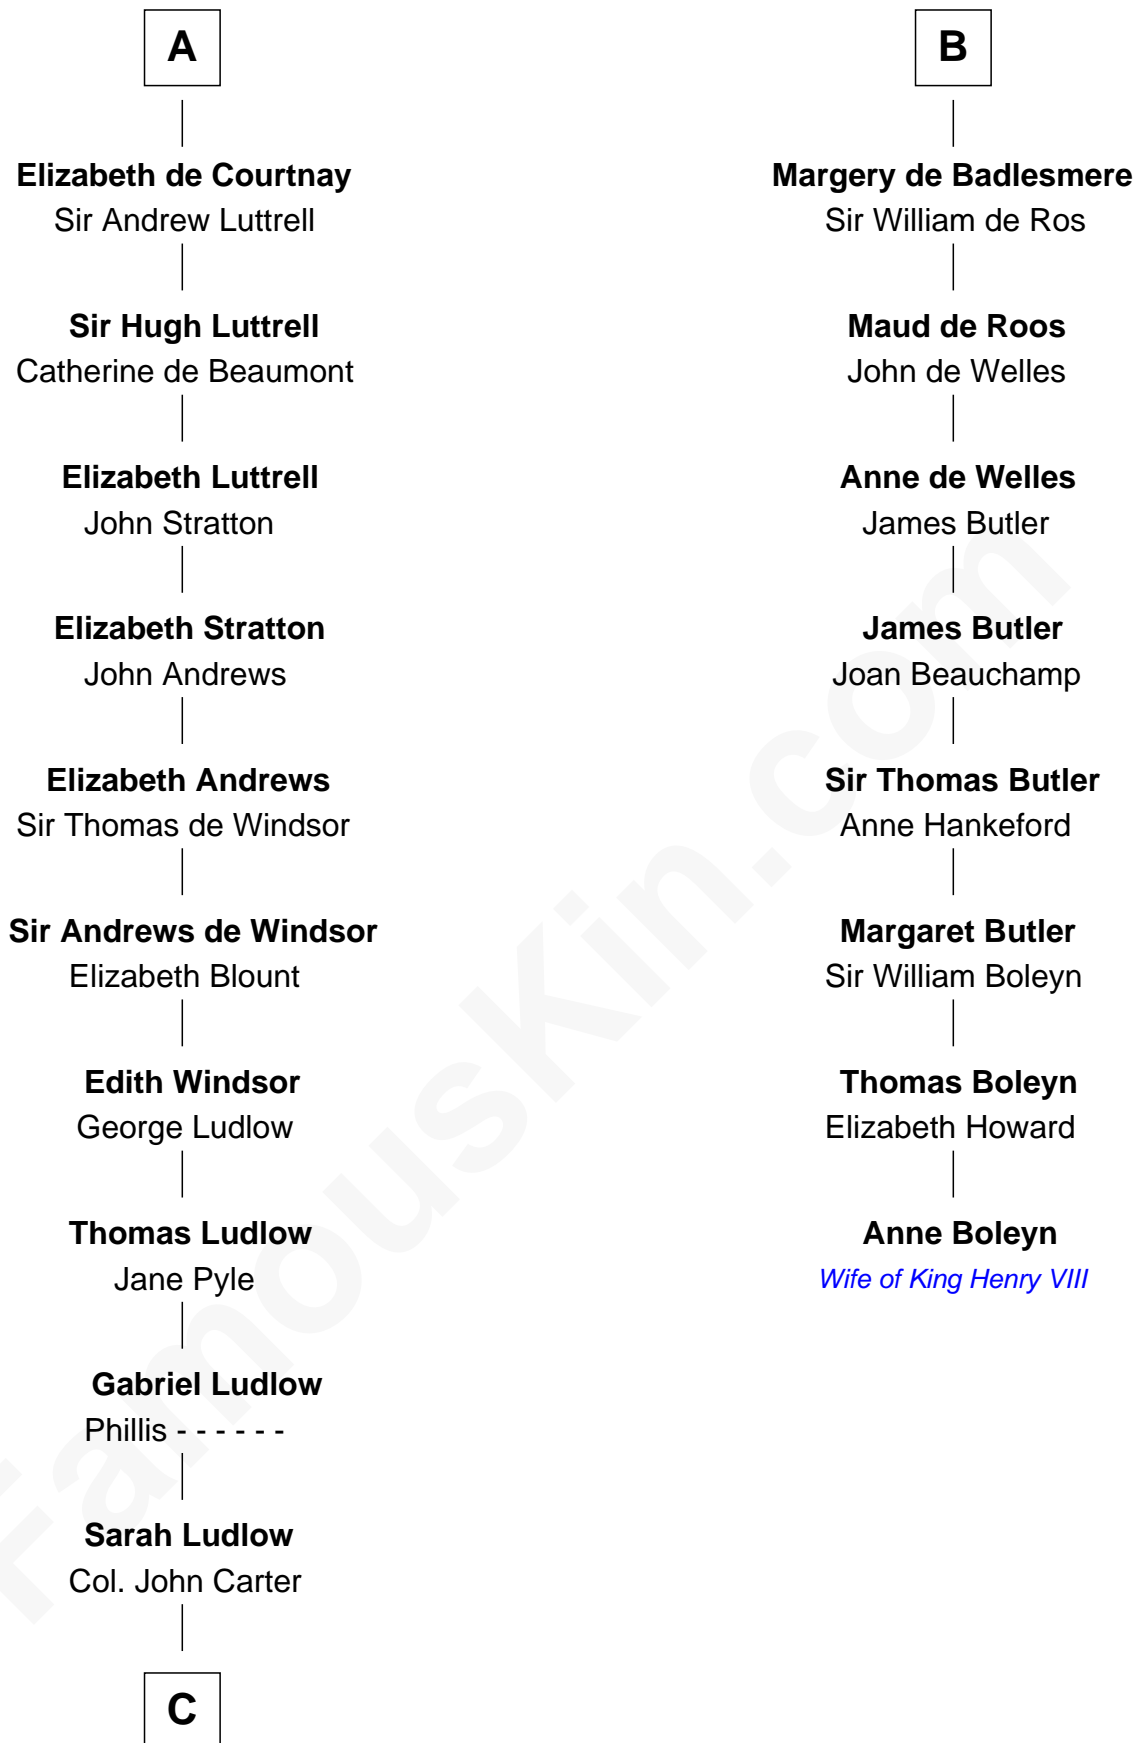

FamousKin.com
Relationship Chart of
William Henry Harrison
9th U.S. President

14th cousin 6 times removed of

Anne Boleyn
2nd Wife of King Henry VIII

Saher I de Quincy
Maud de St. Liz

C

Col. Robert Carter

Elizabeth Landon

Anne Carter

Benjamin Harrison

Benjamin Harrison

Elizabeth Bassett

William Henry Harrison

9th U.S. President

FamousKin.com