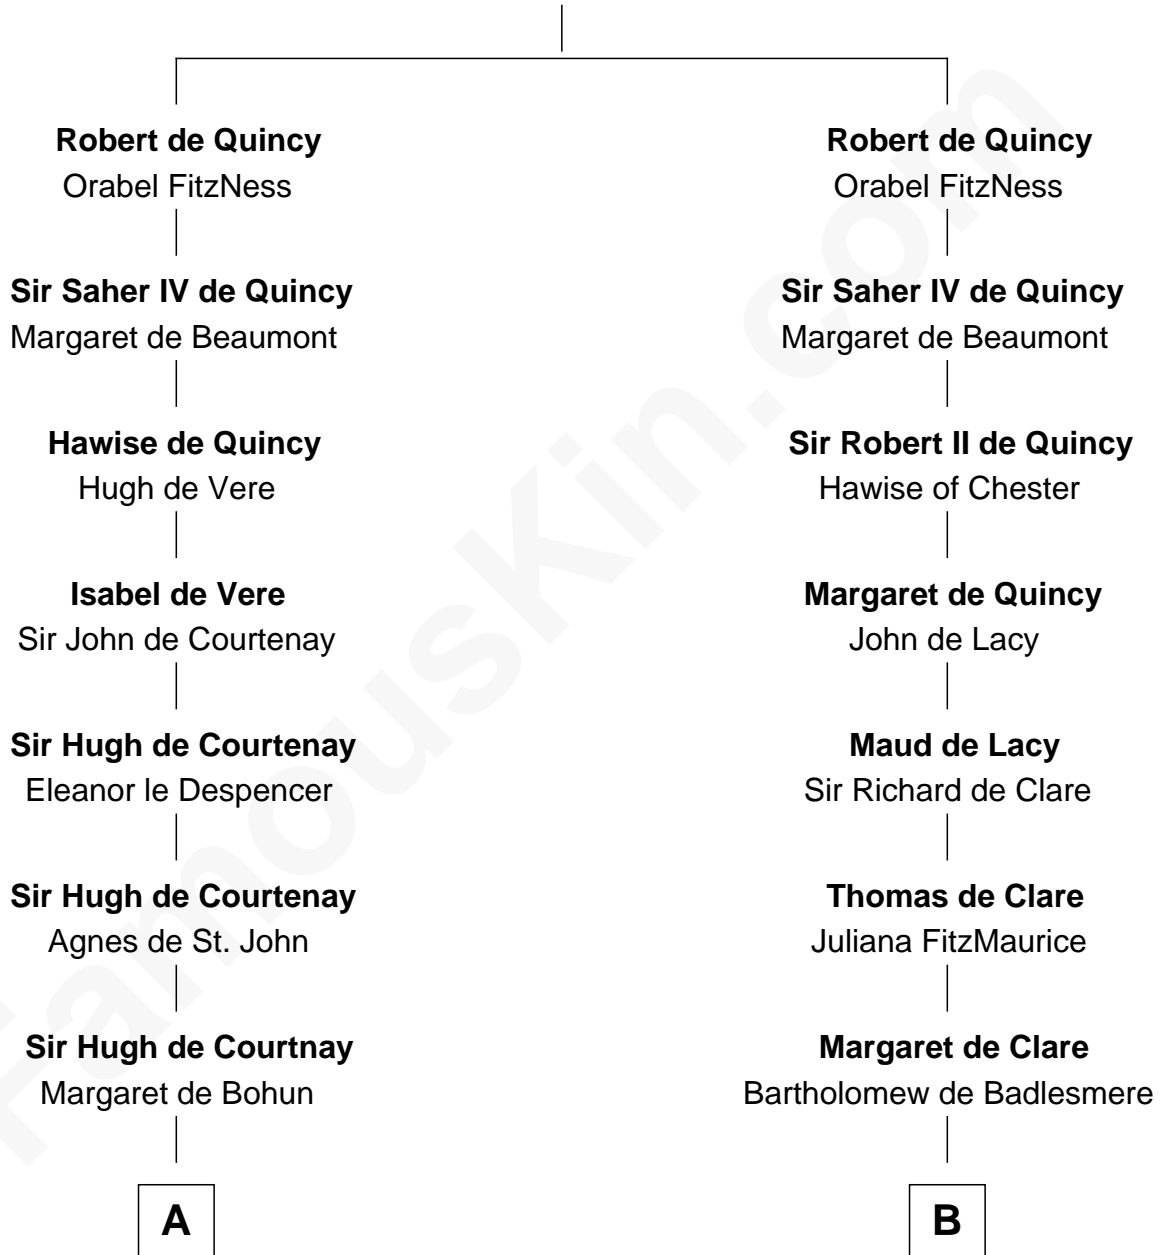

FamousKin.com
Relationship Chart of
William Henry Harrison
9th U.S. President

14th cousin 6 times removed of

Anne Boleyn
2nd Wife of King Henry VIII

Saher I de Quincy
Maud de St. Liz

C

Col. Robert Carter

Elizabeth Landon

Anne Carter

Benjamin Harrison

Benjamin Harrison

Elizabeth Bassett

William Henry Harrison

9th U.S. President

FamousKin.com